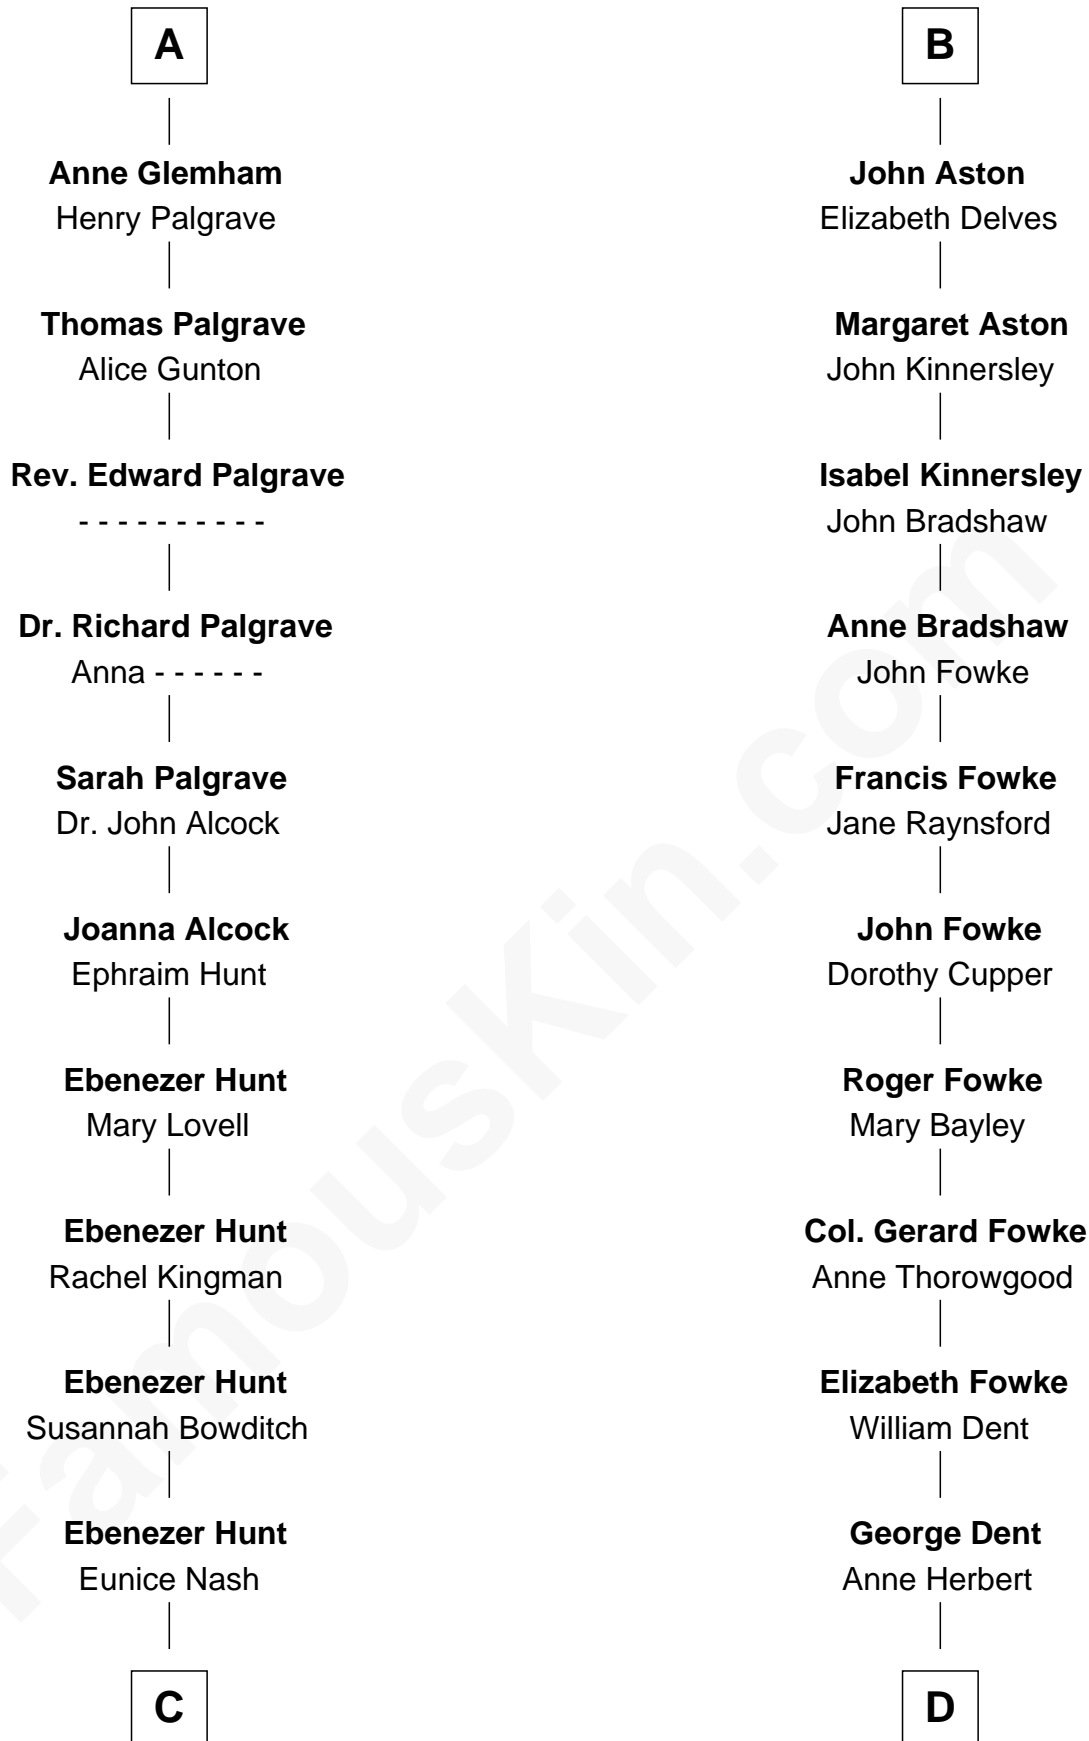

FamousKin.com Relationship Chart of

Linda Hunt

TV and Movie Actress

20th cousin 1 time removed of

General James Longstreet

Confederate Army - U.S. Civil War

Gunselm de Badlesmere

C

Charles Edwin Hunt

Marcia E. Phillips

Charles Phillips Hunt

Ella Maria Read

Charles Edwin Hunt

Louise Phipps Davy

Raymond Davy Hunt

Elsie R. Doying