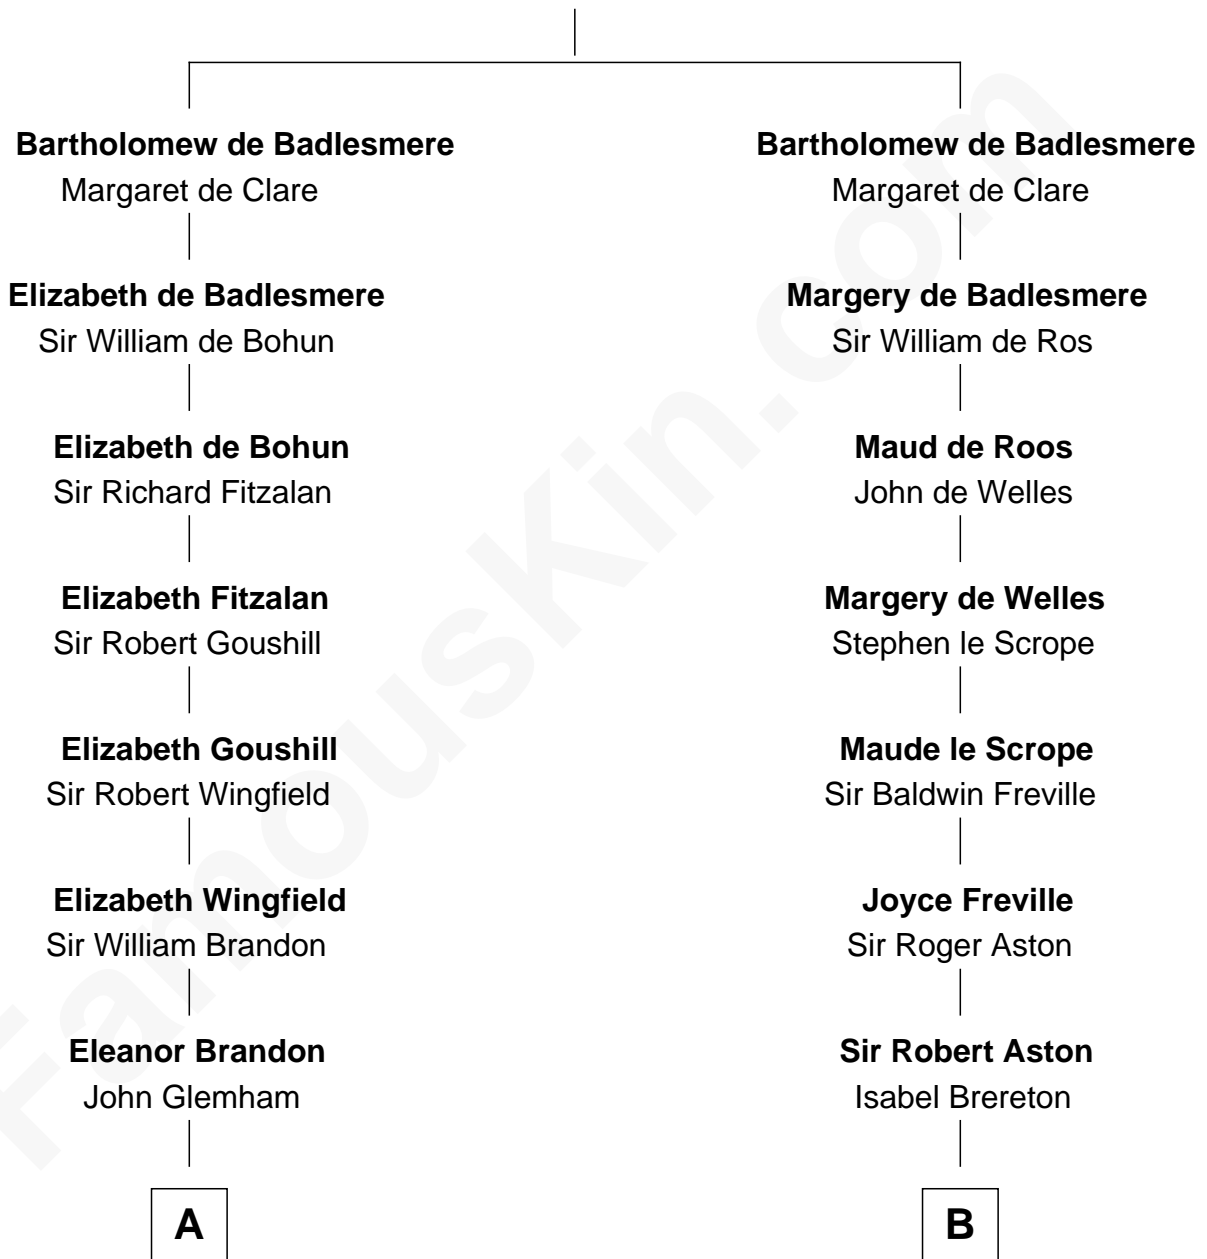

FamousKin.com Relationship Chart of

Linda Hunt

TV and Movie Actress

20th cousin 1 time removed of

General James Longstreet

Confederate Army - U.S. Civil War

Gunselm de Badlesmere

C

Charles Edwin Hunt

Marcia E. Phillips

Charles Phillips Hunt

Ella Maria Read

Charles Edwin Hunt

Louise Phipps Davy

Raymond Davy Hunt

Elsie R. Doying

Linda Hunt

TV and Movie Actress

D

John Dent

Sarah Marshall

Thomas Marshall Dent

Anne Magruder

Mary Anna Dent