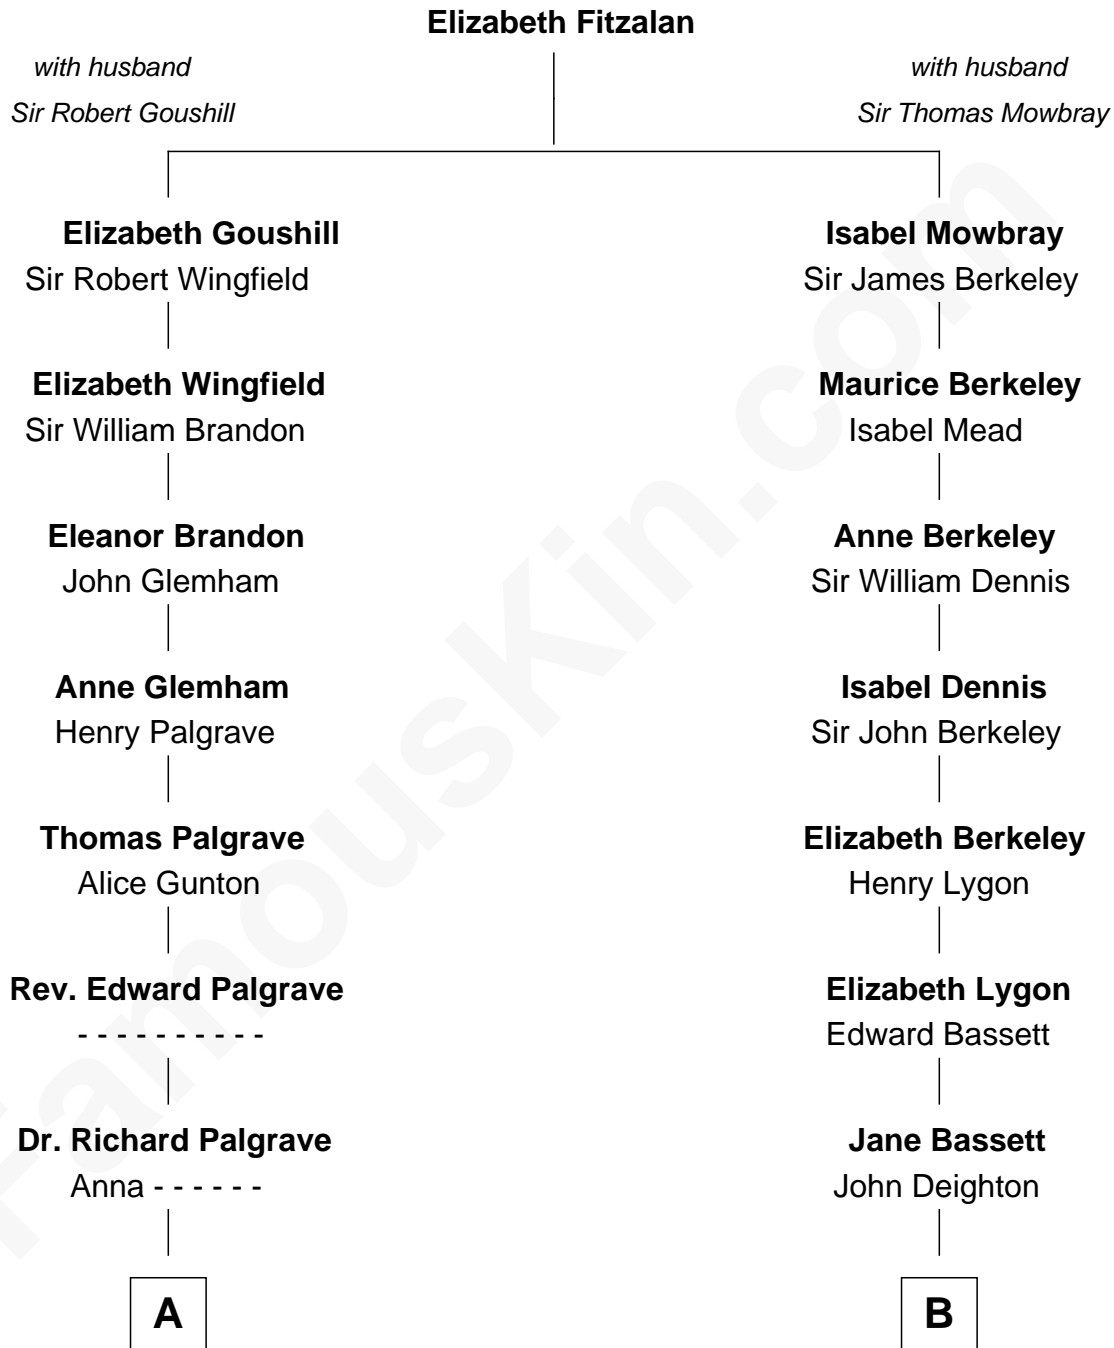

# FamousKin.com Relationship Chart of

**Linda Hunt**

*TV and Movie Actress*

15th cousin 2 times removed of

**Jack London**

*Author of "The Call of the Wild"*

Linda Hunt photo by [RedCarpetReport](#) (CC BY-SA 2.0)