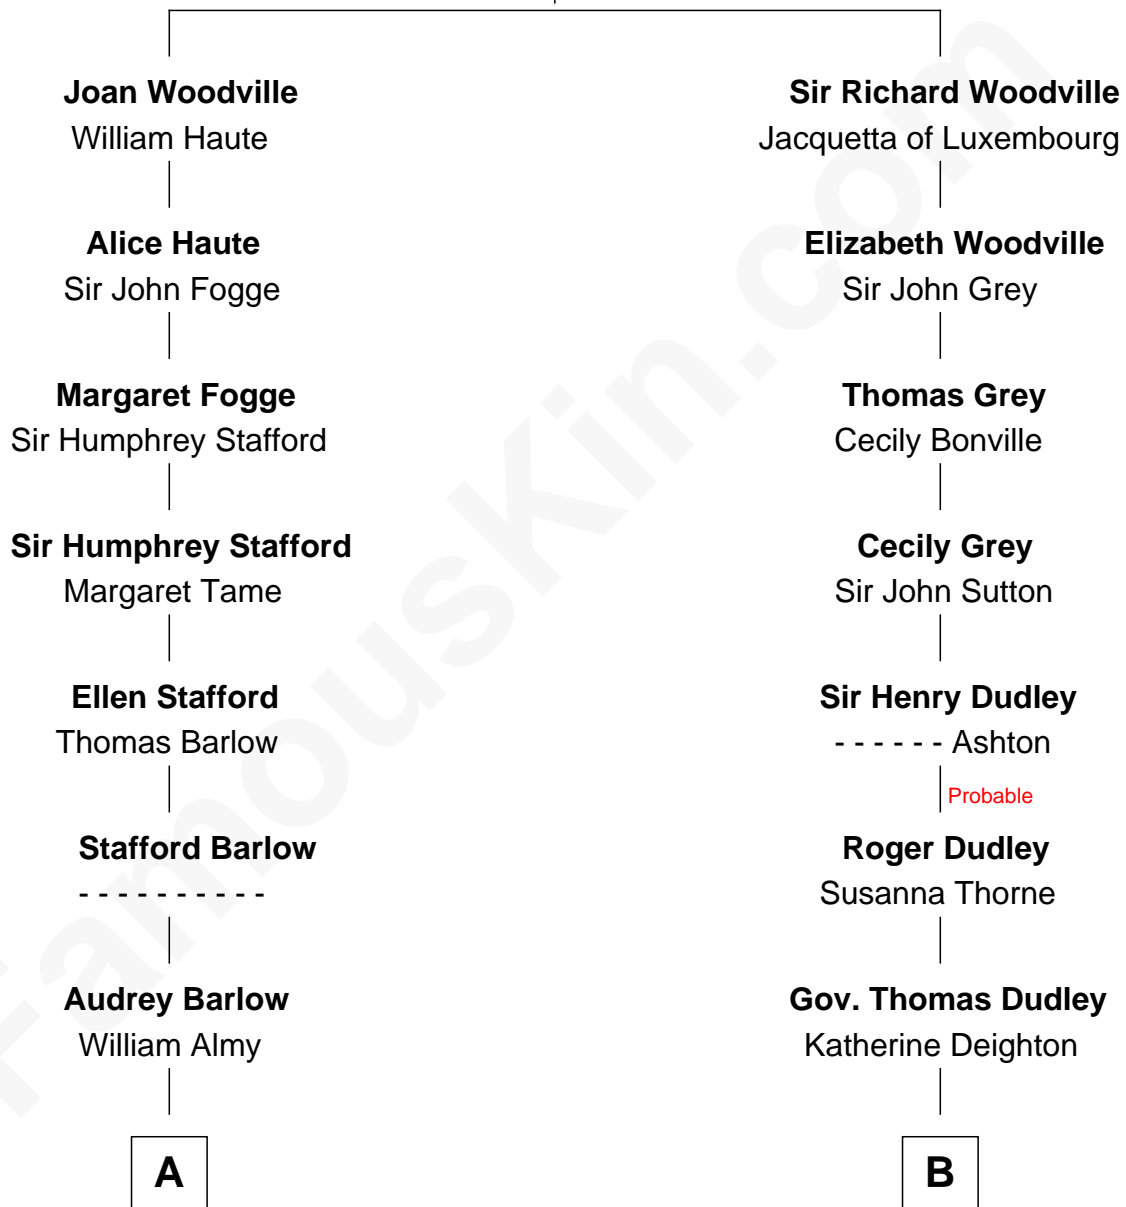

FamousKin.com Relationship Chart of

Linda Hunt

TV and Movie Actress

15th cousin 3 times removed of

John Kerry

68th U.S. Secretary of State

Richard Woodville

Joan Bedlisgate

C

—
Raymond Davy Hunt

Elsie R. Doying

—
Linda Hunt

TV and Movie Actress

FamousKin.com