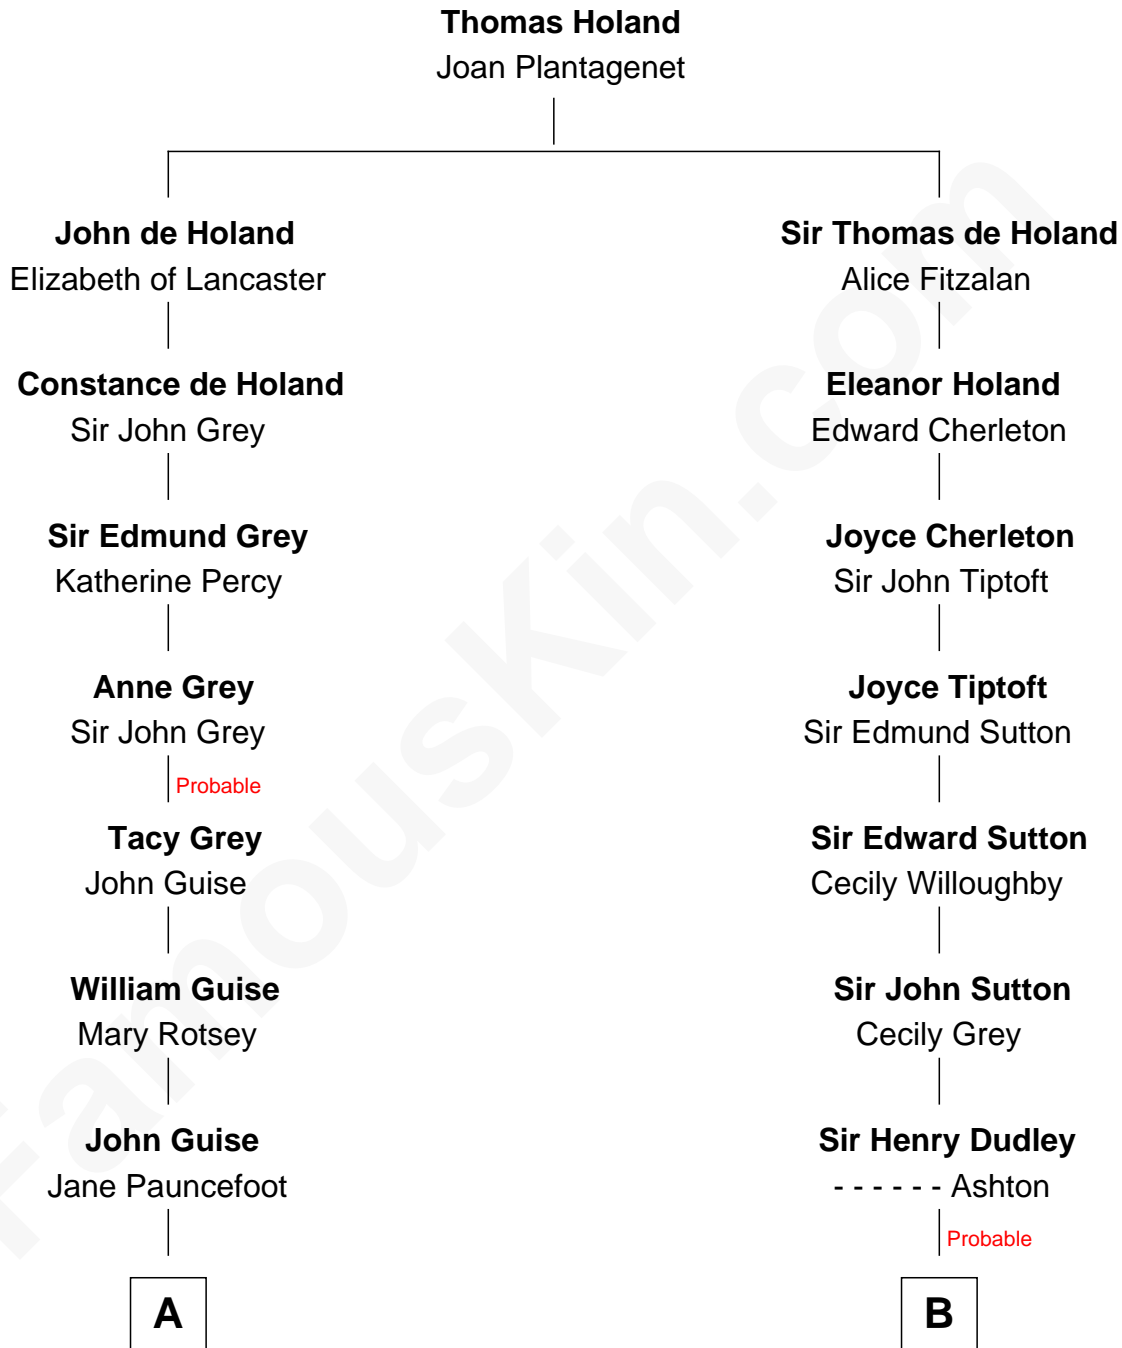

FamousKin.com Relationship Chart of

Linda Hunt

TV and Movie Actress

17th cousin 2 times removed of

John Kerry

68th U.S. Secretary of State

C

Charles Edwin Hunt