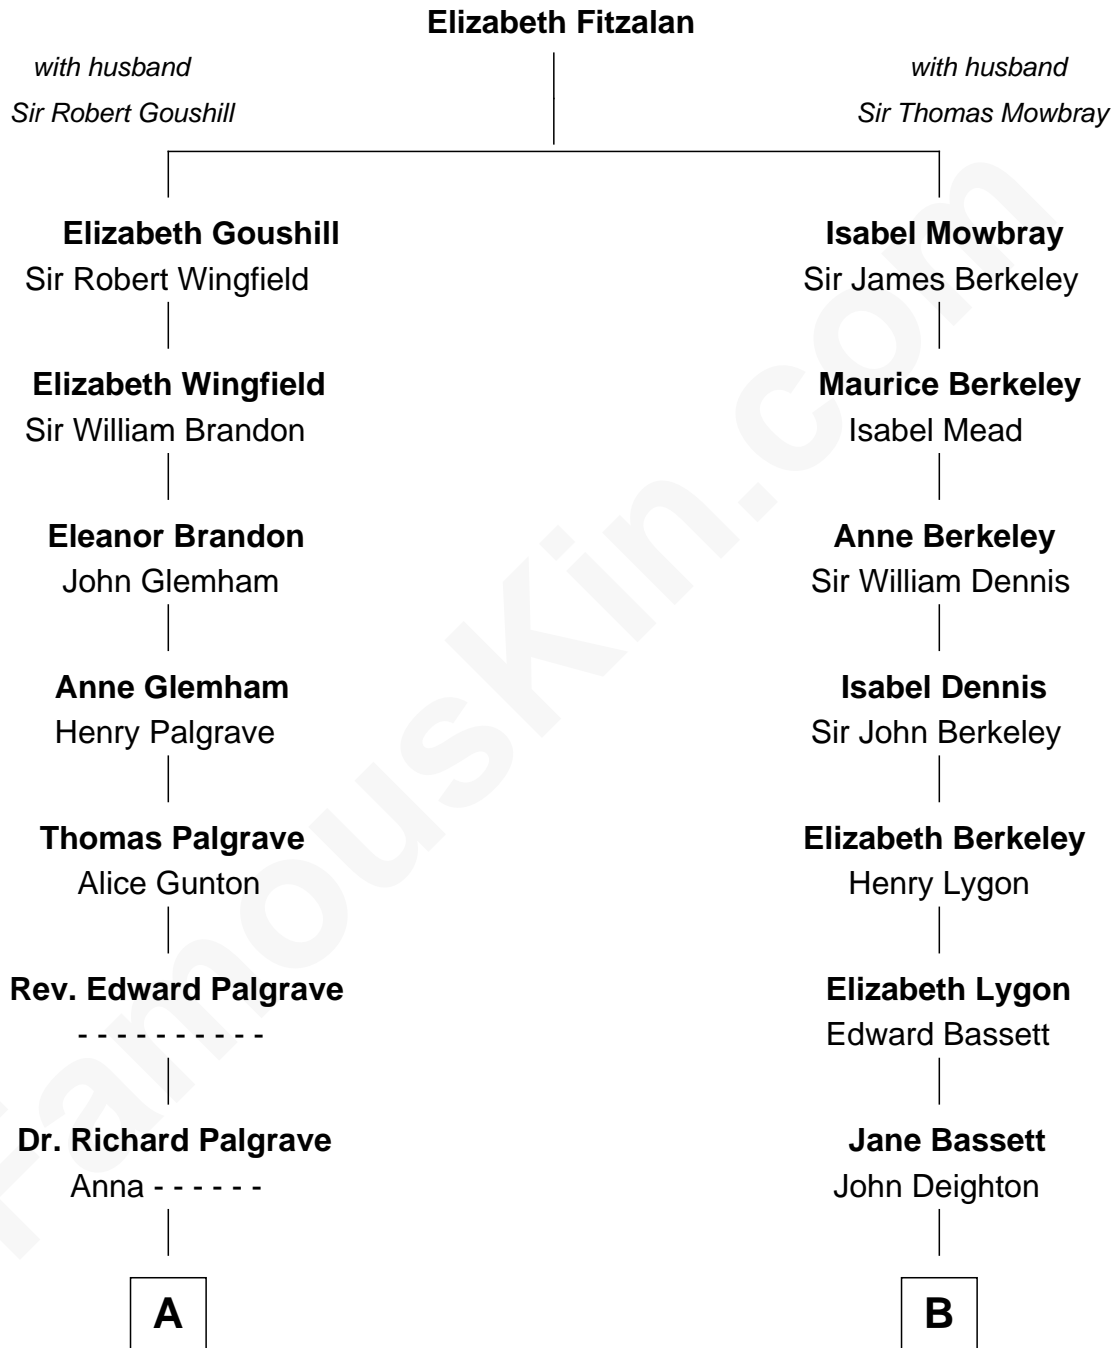

FamousKin.com Relationship Chart of

Linda Hunt

TV and Movie Actress

16th cousin 1 time removed of

John Kerry

68th U.S. Secretary of State

A

Sarah Palgrave