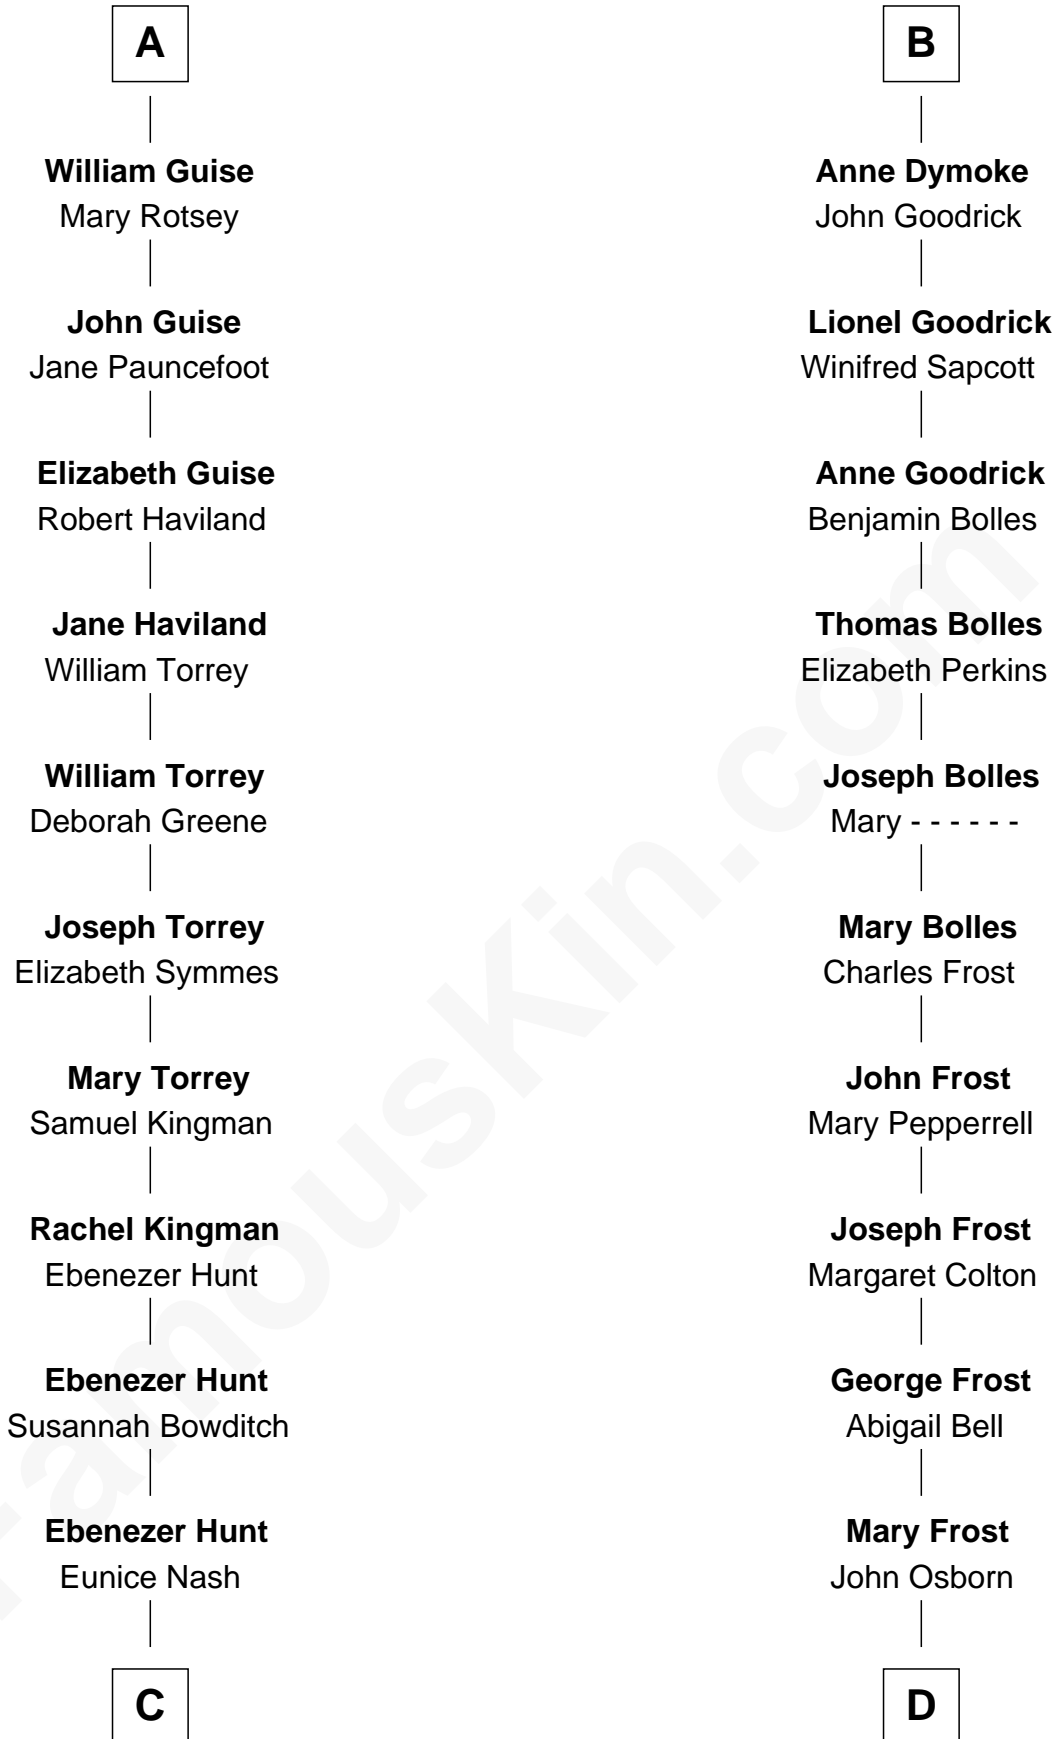

FamousKin.com Relationship Chart of

Linda Hunt

TV and Movie Actress

21st cousin of

Lucille Ball

TV Actress - "I Love Lucy"

Sir Maurice de Berkeley

Eve la Zouche

Maurice de Berkeley

Margaret - - - - -

Thomas Berkeley

Catherine Botetourte

Maurice Berkeley

Johanna Denham

Maurice Berkeley

Ellen Montfort

Joan de Waterton

Margaret de Welles

Sir Thomas Dymoke

Sir Lionel Dymoke

Joanna Griffith

B

C

Charles Edwin Hunt

Marcia E. Phillips

Charles Phillips Hunt

Ella Maria Read

Charles Edwin Hunt

Louise Phipps Davy

Raymond Davy Hunt

Elsie R. Doying

Linda Hunt