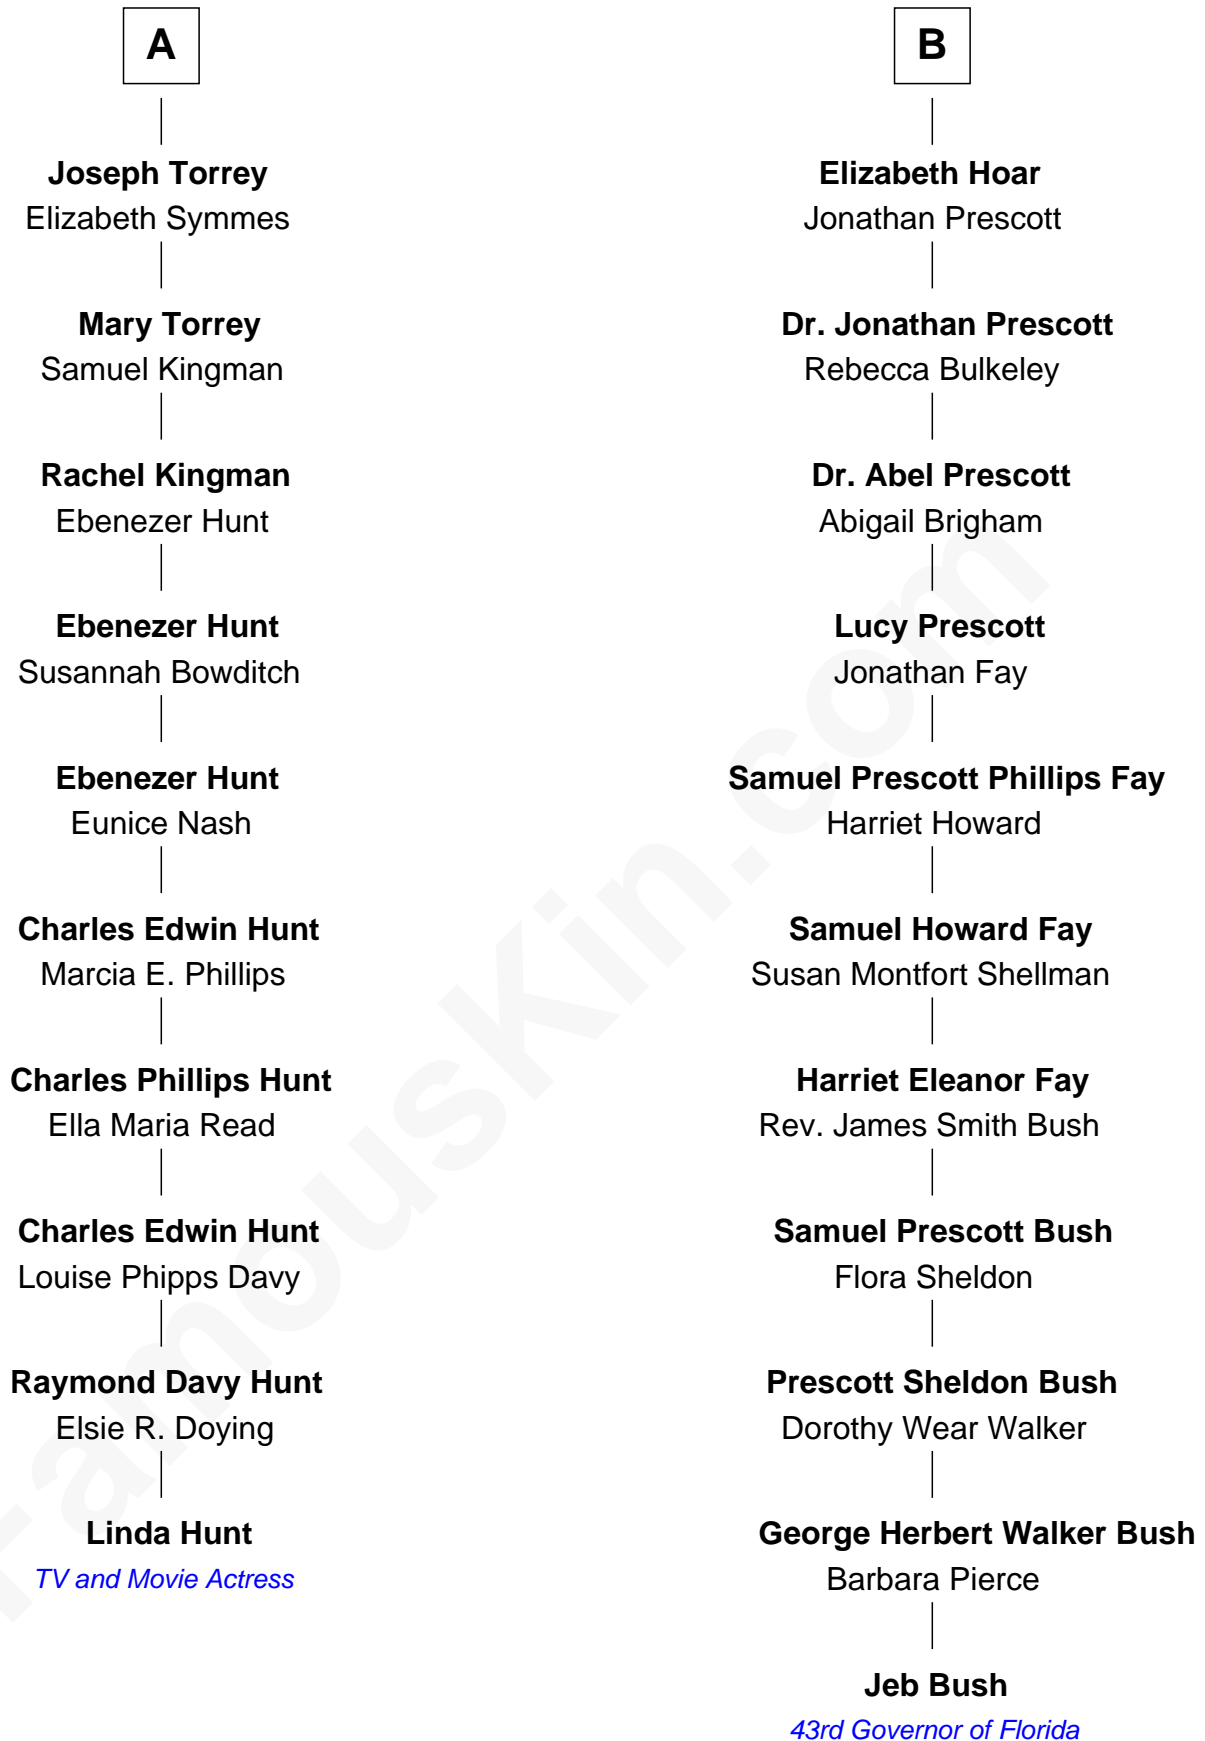

FamousKin.com Relationship Chart of

Linda Hunt

TV and Movie Actress

16th cousin 1 time removed of

Jeb Bush

43rd Governor of Florida

Linda Hunt photo by [RedCarpetReport](#) (CC BY-SA 2.0)