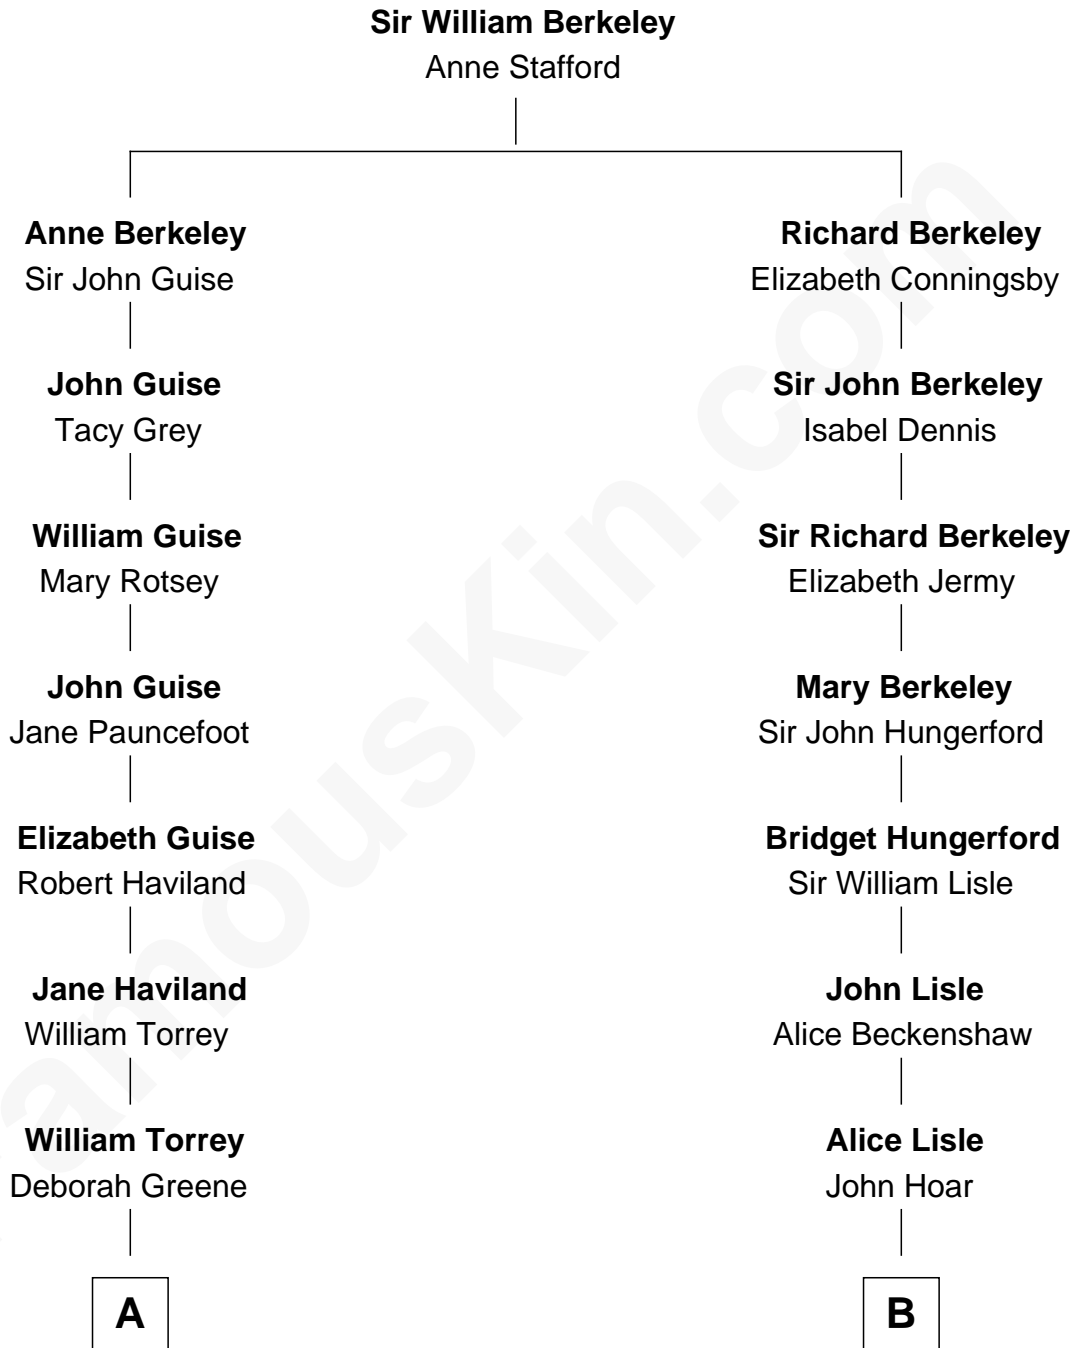

FamousKin.com Relationship Chart of

Linda Hunt

TV and Movie Actress

16th cousin 1 time removed of

Jeb Bush

43rd Governor of Florida

Linda Hunt photo by [RedCarpetReport](#) (CC BY-SA 2.0)