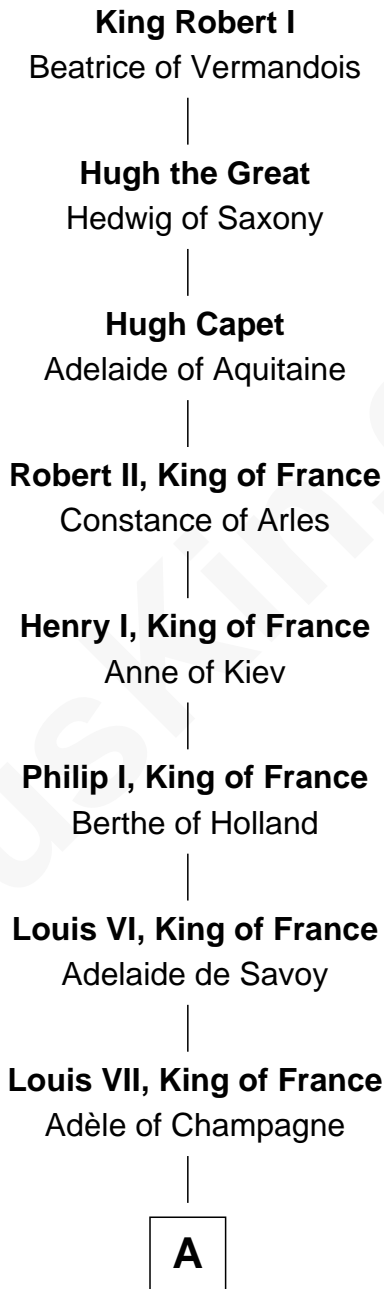

FamousKin.com Relationship Chart of

Linda Hunt

TV and Movie Actress

31st Great-granddaughter of

King Robert I

King of France

A

Philip II Auguste, King of France