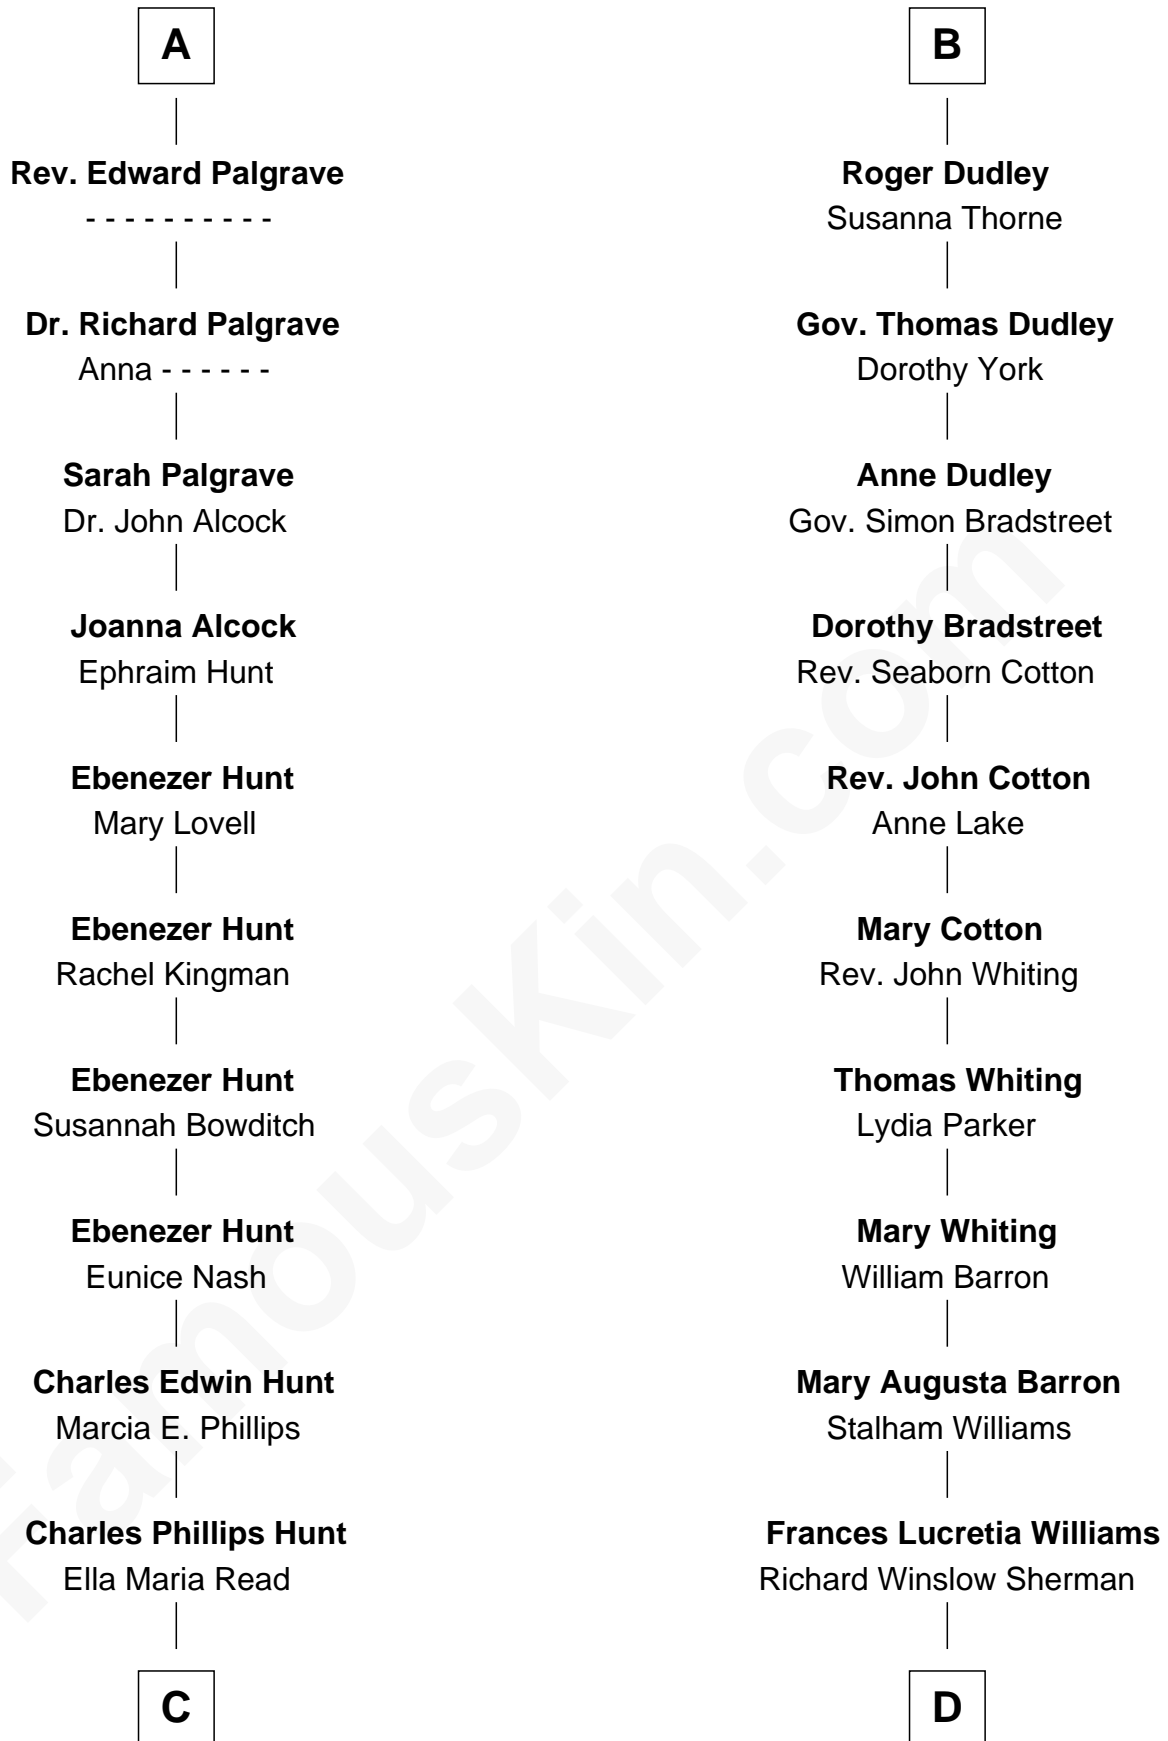

FamousKin.com Relationship Chart of

Linda Hunt

TV and Movie Actress

18th cousin 1 time removed of

James Sherman

27th U.S. Vice-President

Richard Fitzalan
Eleanor Plantagenet

C

Charles Edwin Hunt

Louise Phipps Davy

Raymond Davy Hunt

Elsie R. Doying

Linda Hunt

TV and Movie Actress

D

Mary Frances Sherman