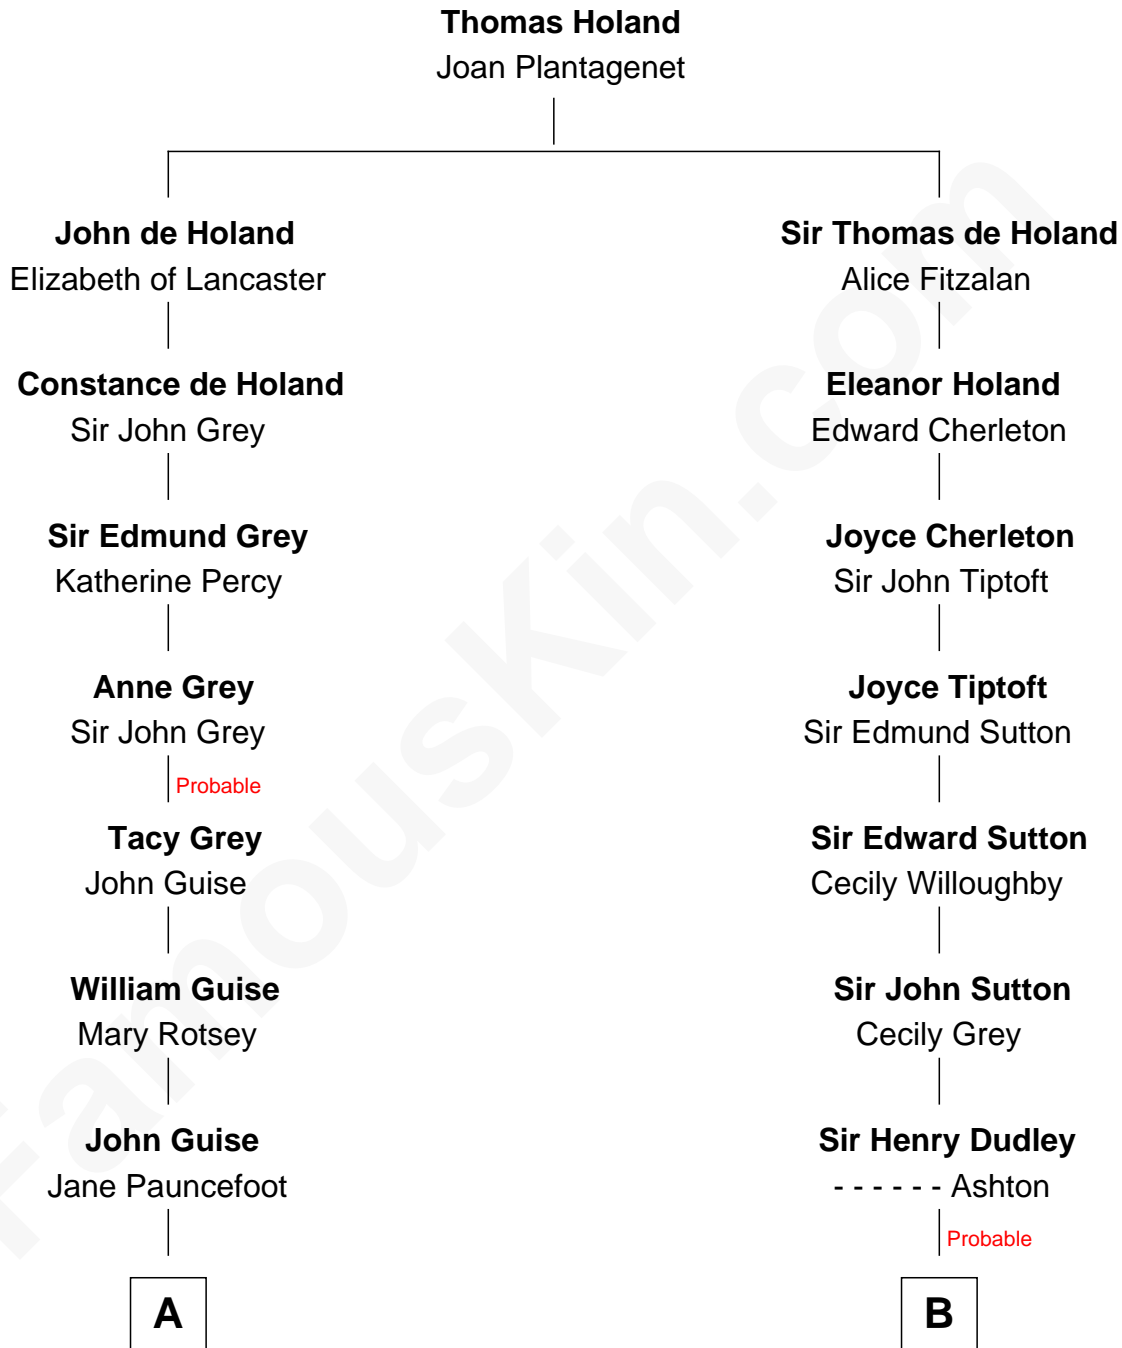

FamousKin.com Relationship Chart of

Linda Hunt

TV and Movie Actress

18th cousin 1 time removed of

James Sherman

27th U.S. Vice-President

C

Charles Edwin Hunt