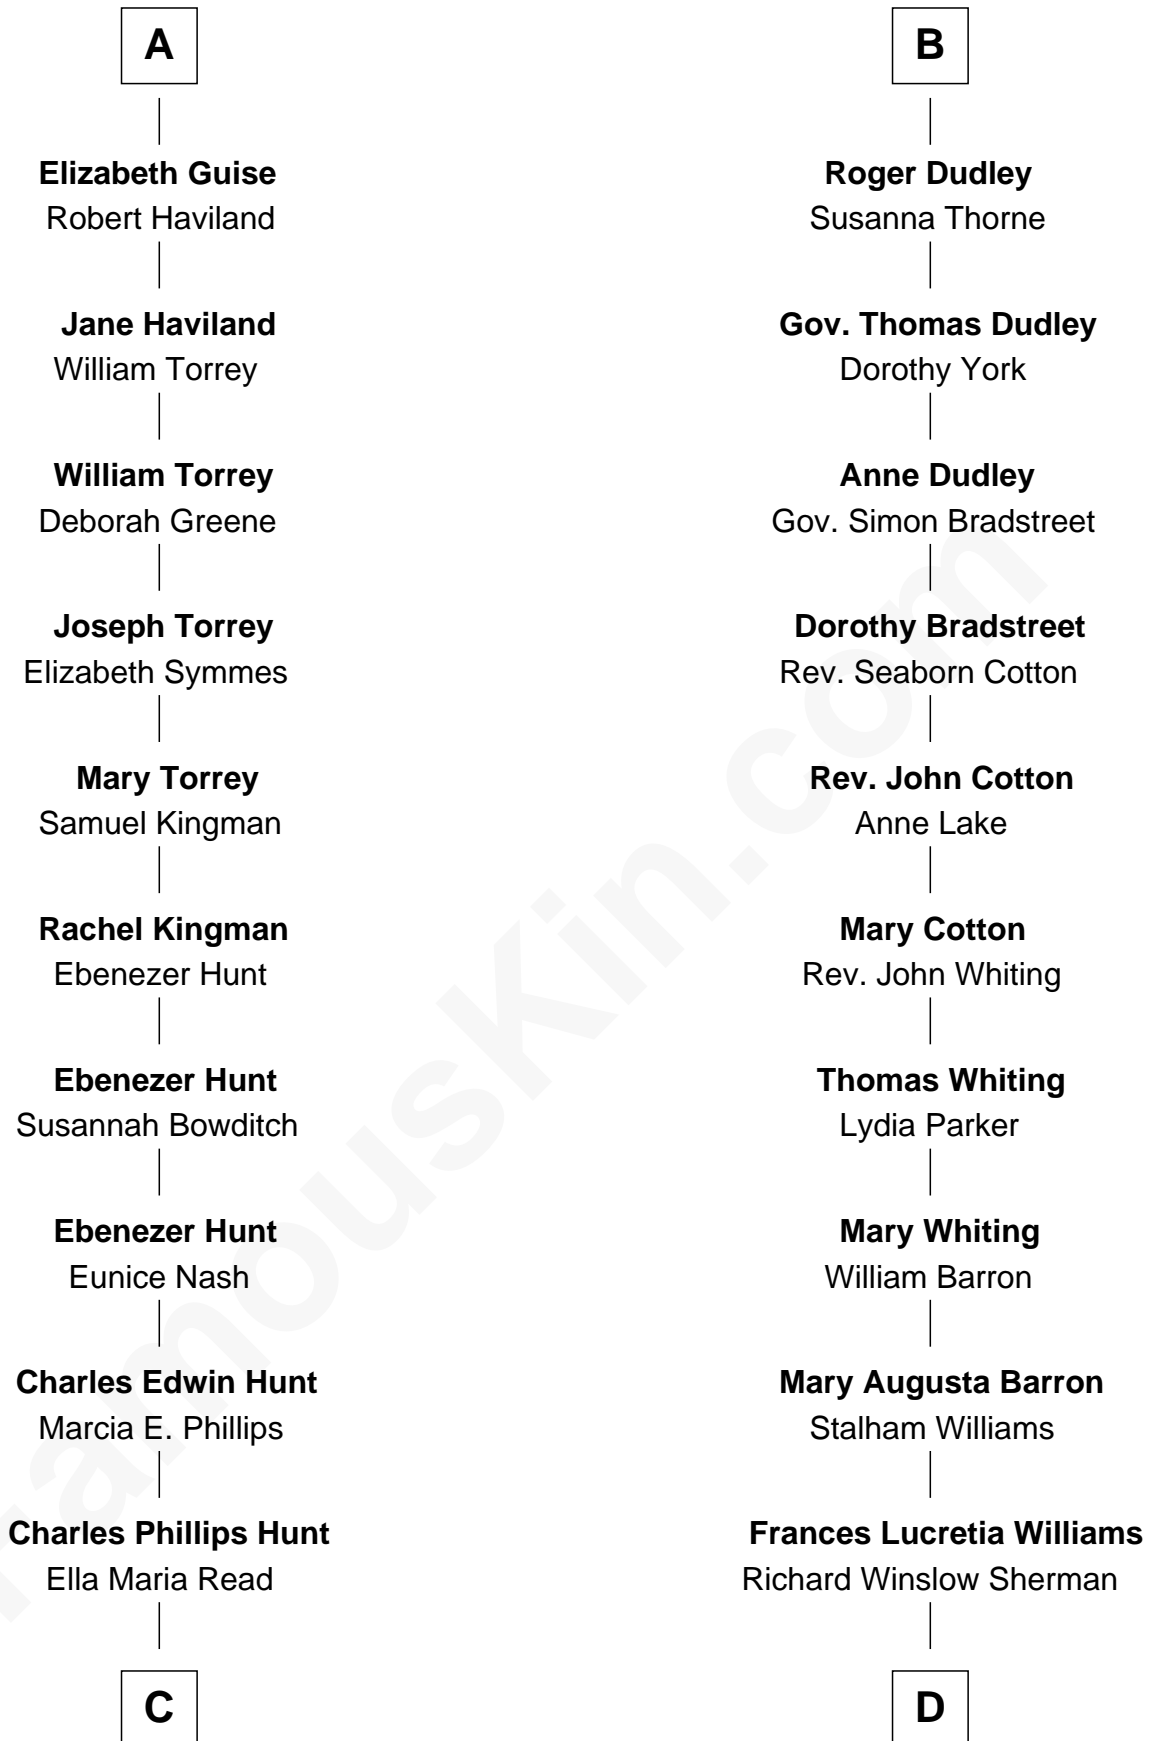

FamousKin.com Relationship Chart of

Linda Hunt

TV and Movie Actress

18th cousin 1 time removed of

James Sherman

27th U.S. Vice-President

C

Charles Edwin Hunt