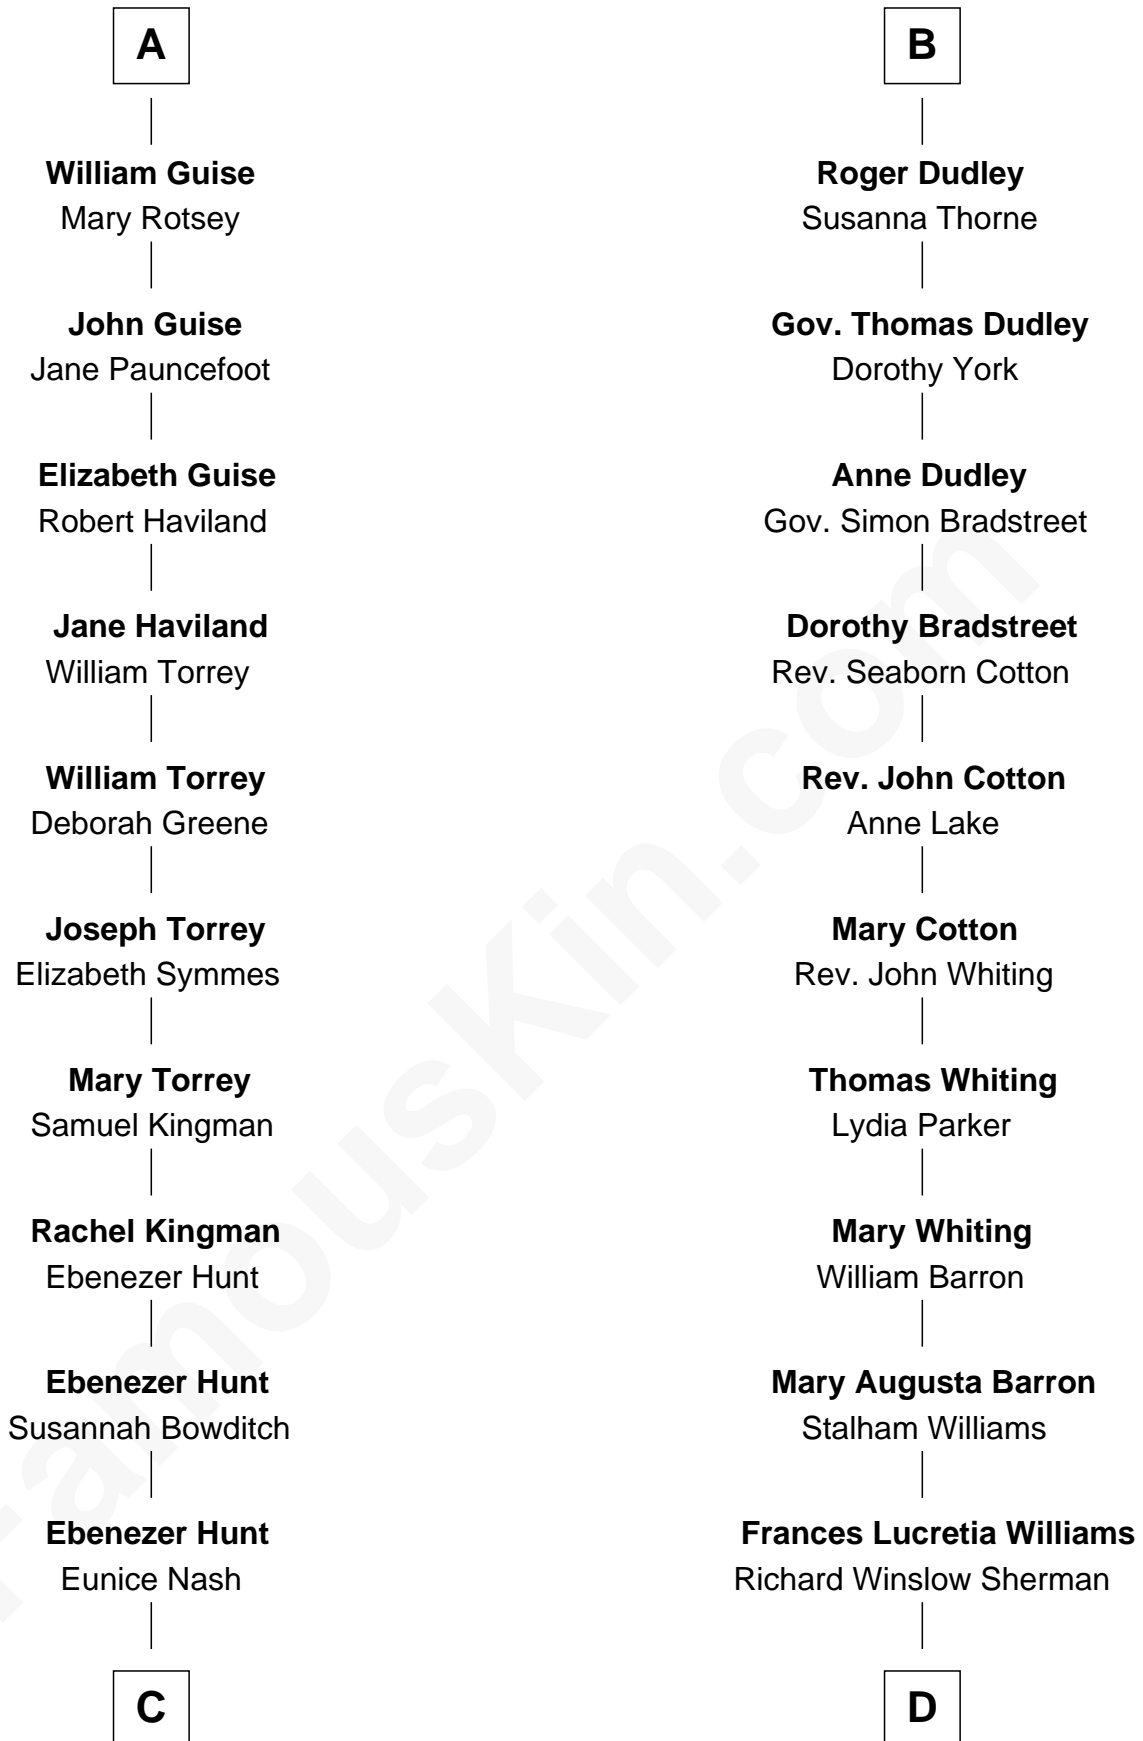

# FamousKin.com Relationship Chart of

**Linda Hunt**

*TV and Movie Actress*

18th cousin 3 times removed of

**James Sherman**

*27th U.S. Vice-President*

**Sir Maurice de Berkeley**

Eve la Zouche

Katherine de Clyvedon

**Sir John Berkeley**

Elizabeth Betteshorne

**Elizabeth Berkeley**

Sir John Sutton

**Sir Edmund Sutton**

Joyce Tiptoft

**Sir Edward Sutton**

Cecily Willoughby

**Sir John Sutton**

Cecily Grey

**Sir Henry Dudley**

- - - - - Ashton

Probable

**B**

**C**

**Charles Edwin Hunt**

Marcia E. Phillips

**Charles Phillips Hunt**

Ella Maria Read

**Charles Edwin Hunt**

Louise Phipps Davy

**Raymond Davy Hunt**

Elsie R. Doying