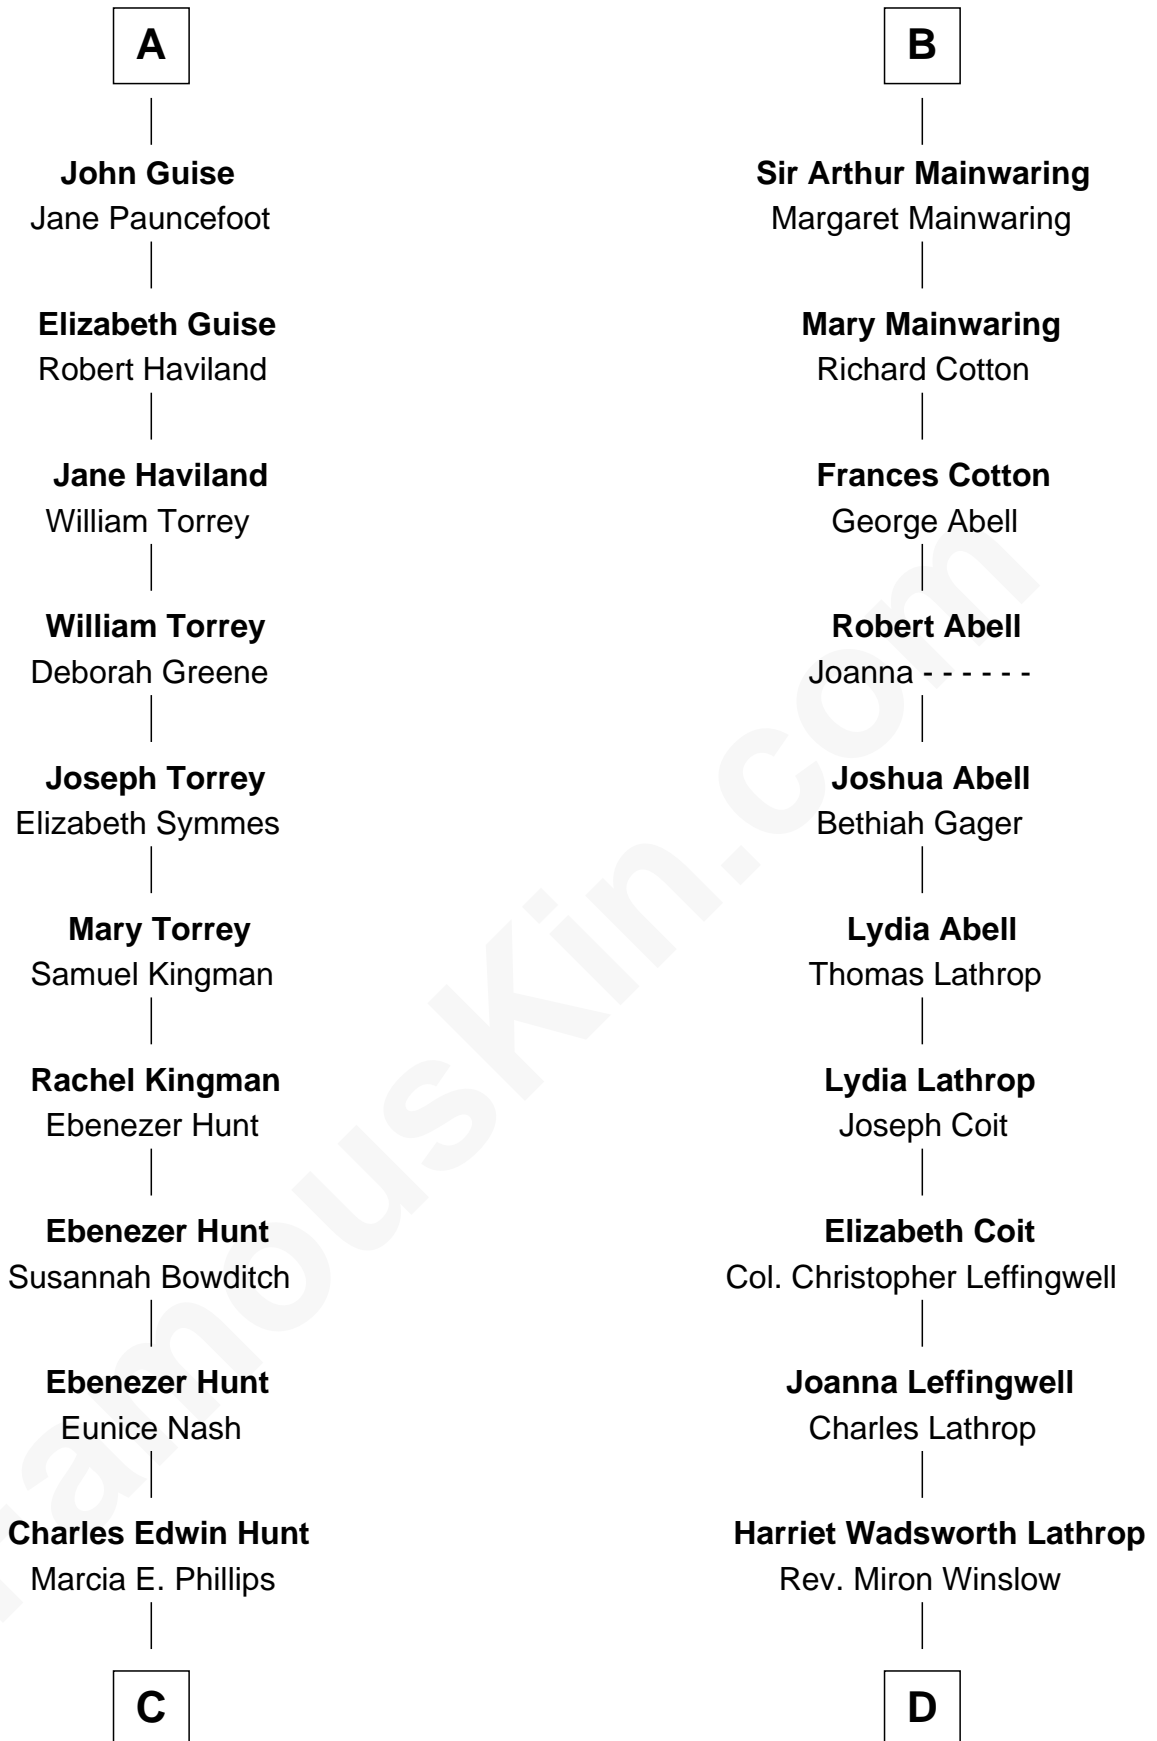

FamousKin.com Relationship Chart of

Linda Hunt

TV and Movie Actress

19th cousin 1 time removed of

John Foster Dulles

52nd U.S. Secretary of State

C

Charles Phillips Hunt

Ella Maria Read

Charles Edwin Hunt

Louise Phipps Davy

Raymond Davy Hunt

Elsie R. Doying

Linda Hunt

TV and Movie Actress

D