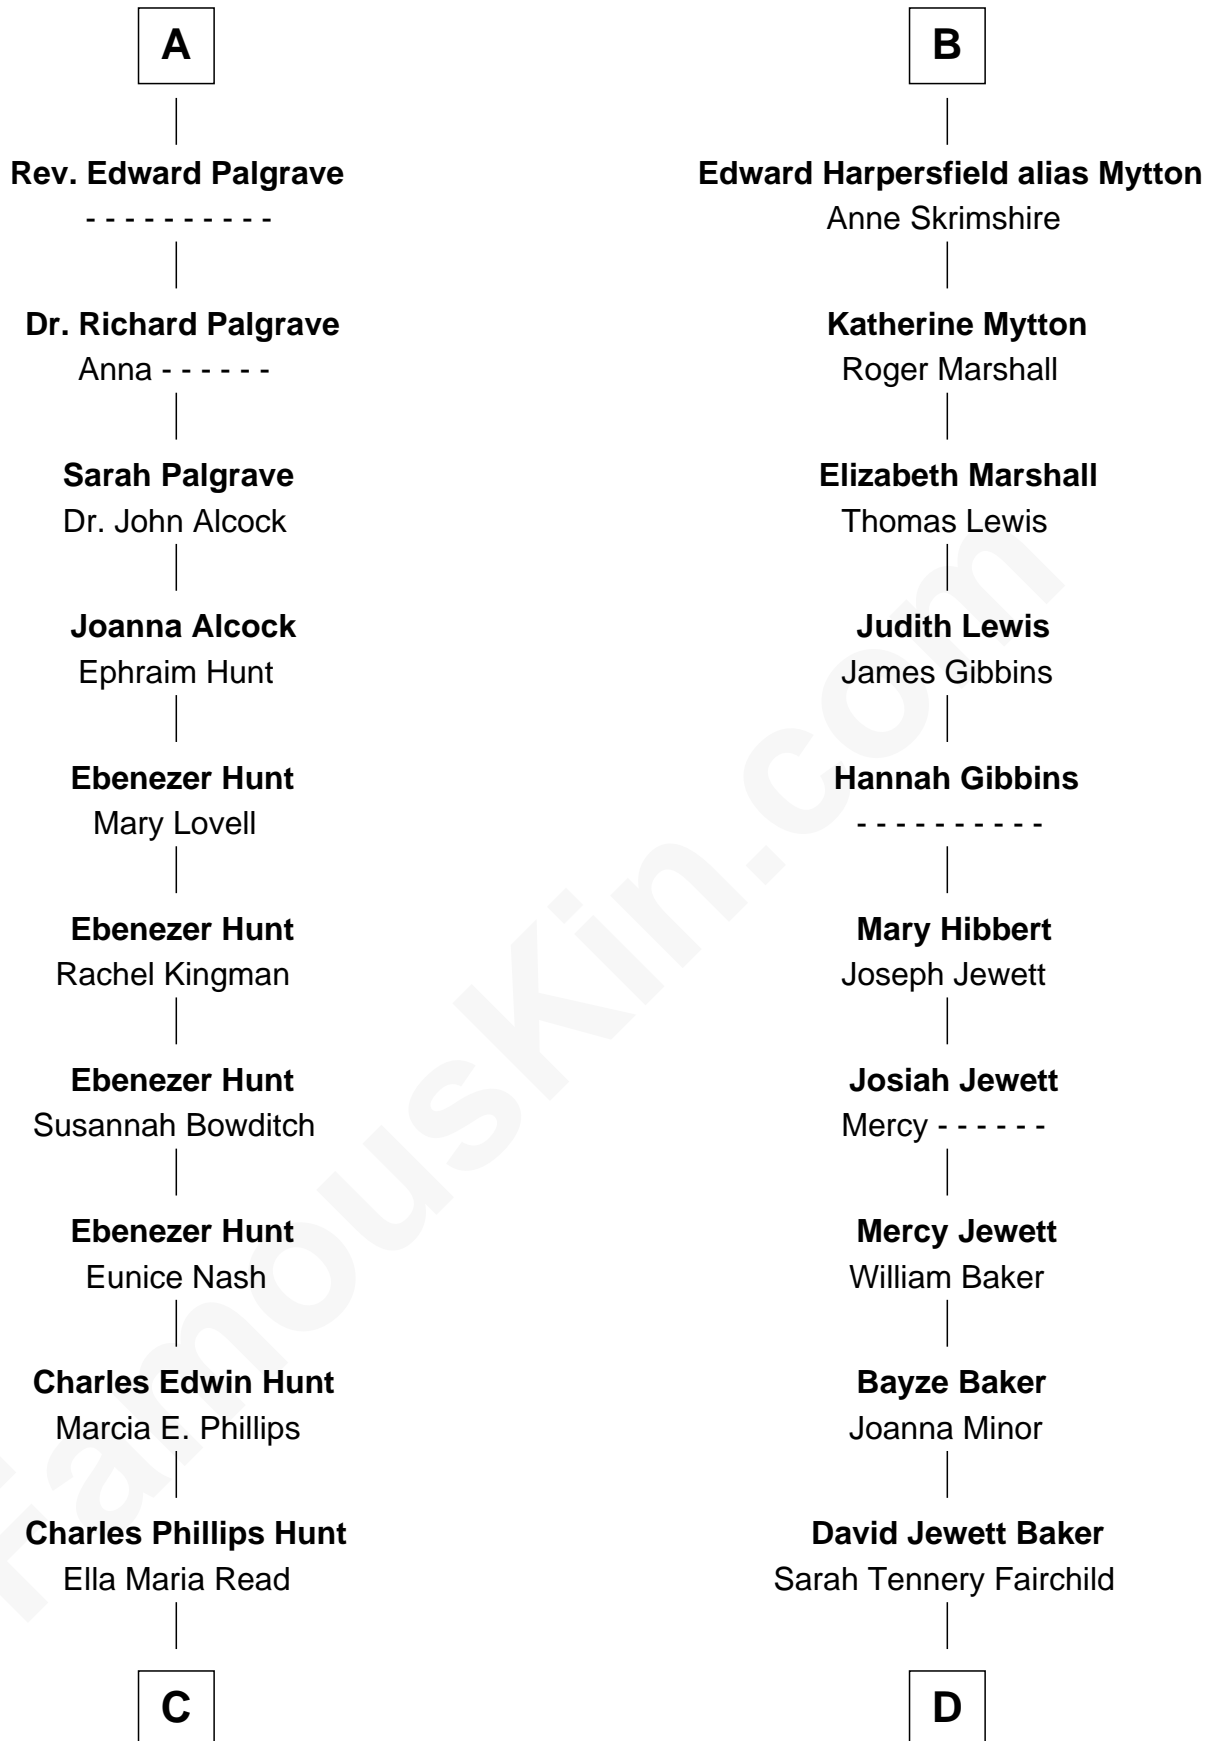

FamousKin.com Relationship Chart of

Linda Hunt

TV and Movie Actress

19th cousin 2 times removed of

Chevy Chase

Comedian, Actor and Writer

C

Charles Edwin Hunt