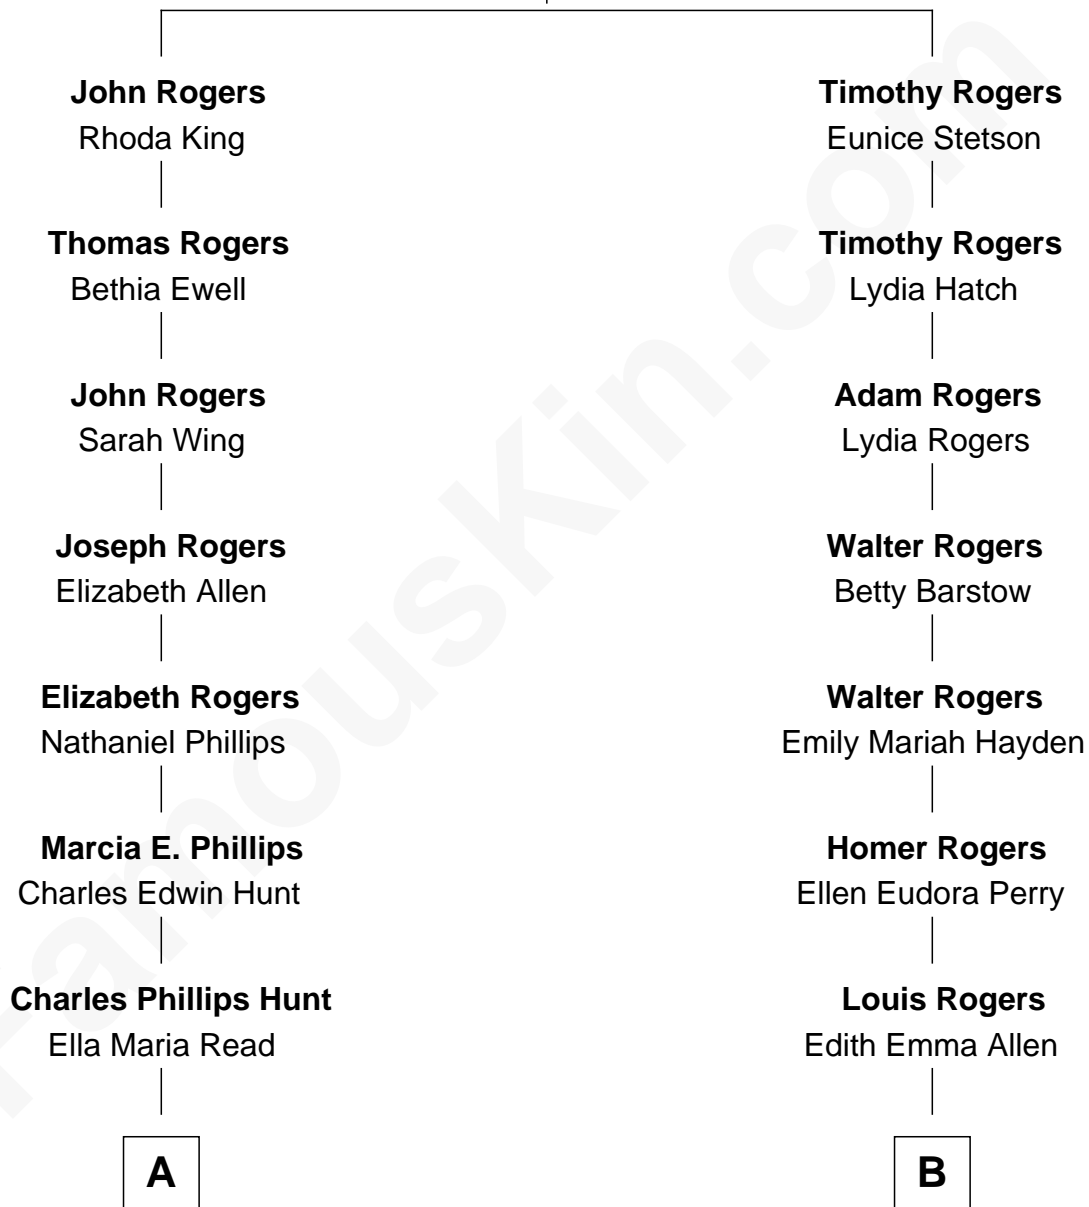

FamousKin.com Relationship Chart of

Linda Hunt

TV and Movie Actress

9th cousin of

Seth MacFarlane

Actor, Animator, Writer and Producer

John Rogers
Frances - - - - -

A