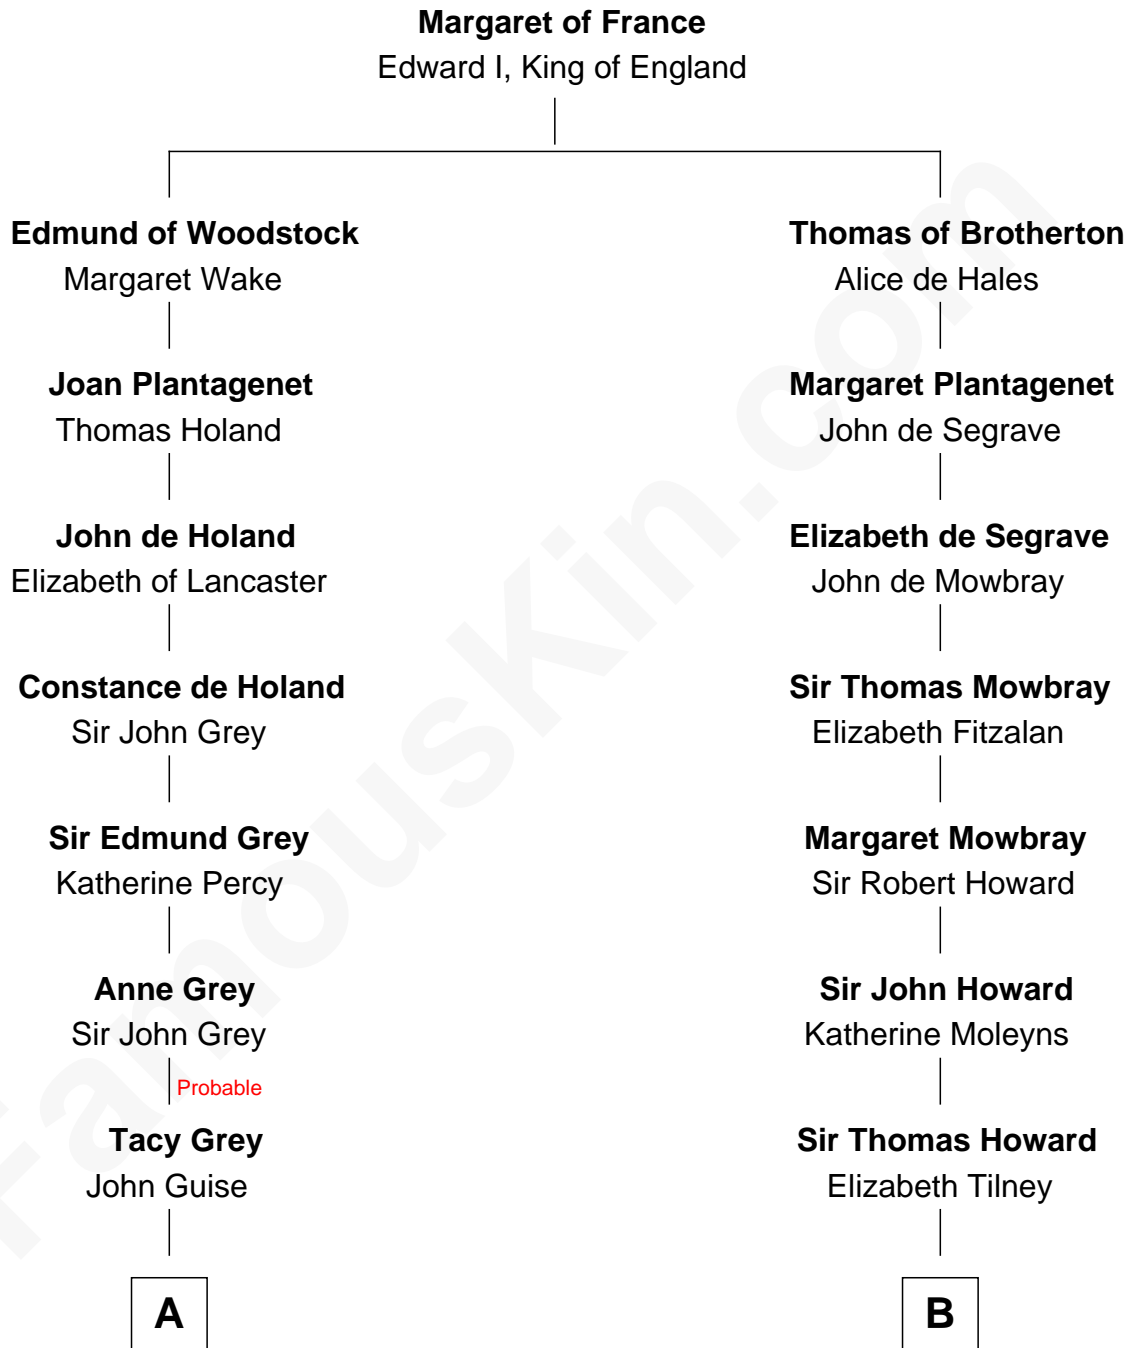

# FamousKin.com Relationship Chart of

**Linda Hunt**

*TV and Movie Actress*

21st cousin of

**Thomas Hunt Morgan**

*Nobel Prize Winner in Physiology or Medicine*

**C**

**Charles Edwin Hunt**

Marcia E. Phillips

**Charles Phillips Hunt**

Ella Maria Read

**Charles Edwin Hunt**

Louise Phipps Davy

**Raymond Davy Hunt**

Elsie R. Doying

**Linda Hunt**