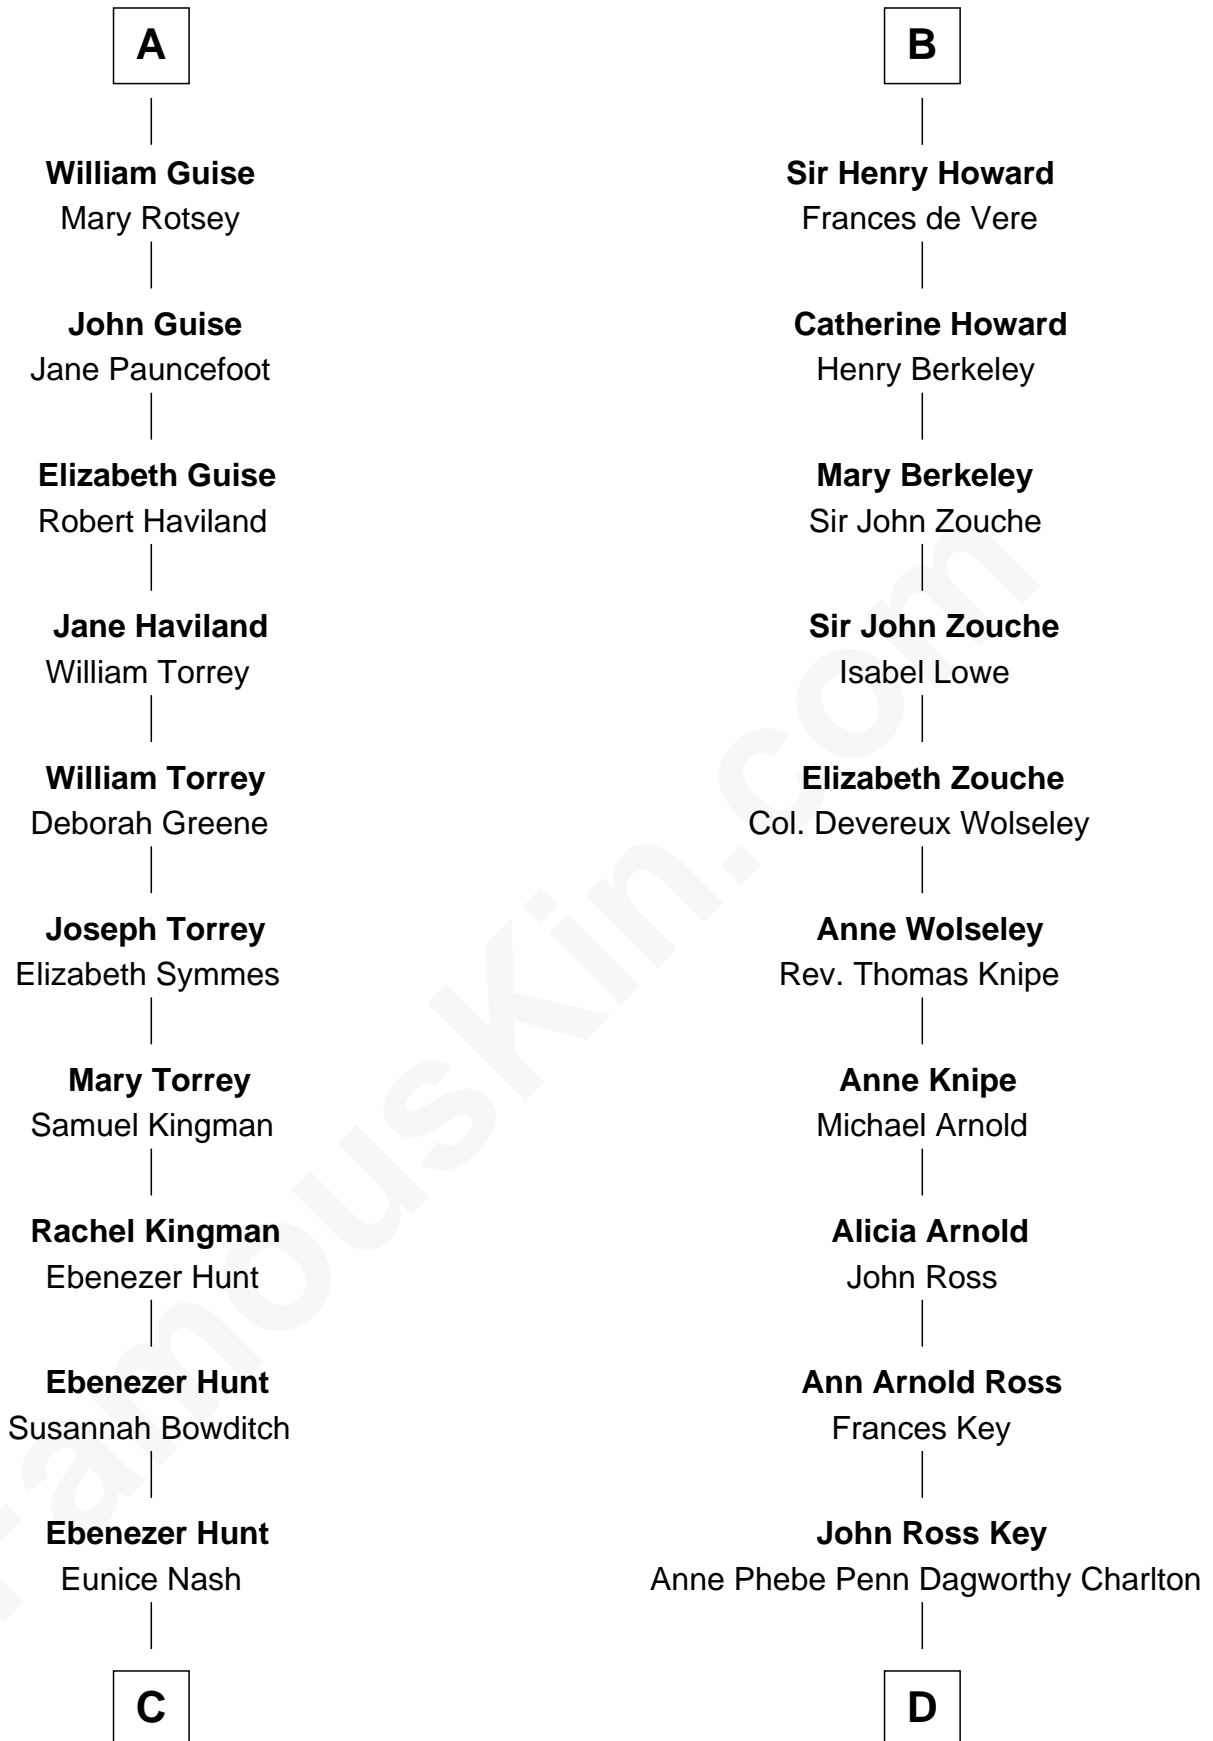

FamousKin.com Relationship Chart of

Linda Hunt

TV and Movie Actress

20th cousin 1 time removed of

Thomas Hunt Morgan

Nobel Prize Winner in Physiology or Medicine

Sir Maurice de Berkeley

Eve la Zouche

Katherine de Clyvedon

Sir John Berkeley

Elizabeth Betteshorne

Eleanor Berkeley

Sir Richard Poynings

Eleanor Poynings

Sir Henry Percy

Henry Percy

Maud Herbert

Eleanor Percy

Edward Stafford

Elizabeth Stafford

Thomas Howard

B

C

Charles Edwin Hunt

Marcia E. Phillips

Charles Phillips Hunt

Ella Maria Read

Charles Edwin Hunt

Louise Phipps Davy

Raymond Davy Hunt

Elsie R. Doying

Linda Hunt