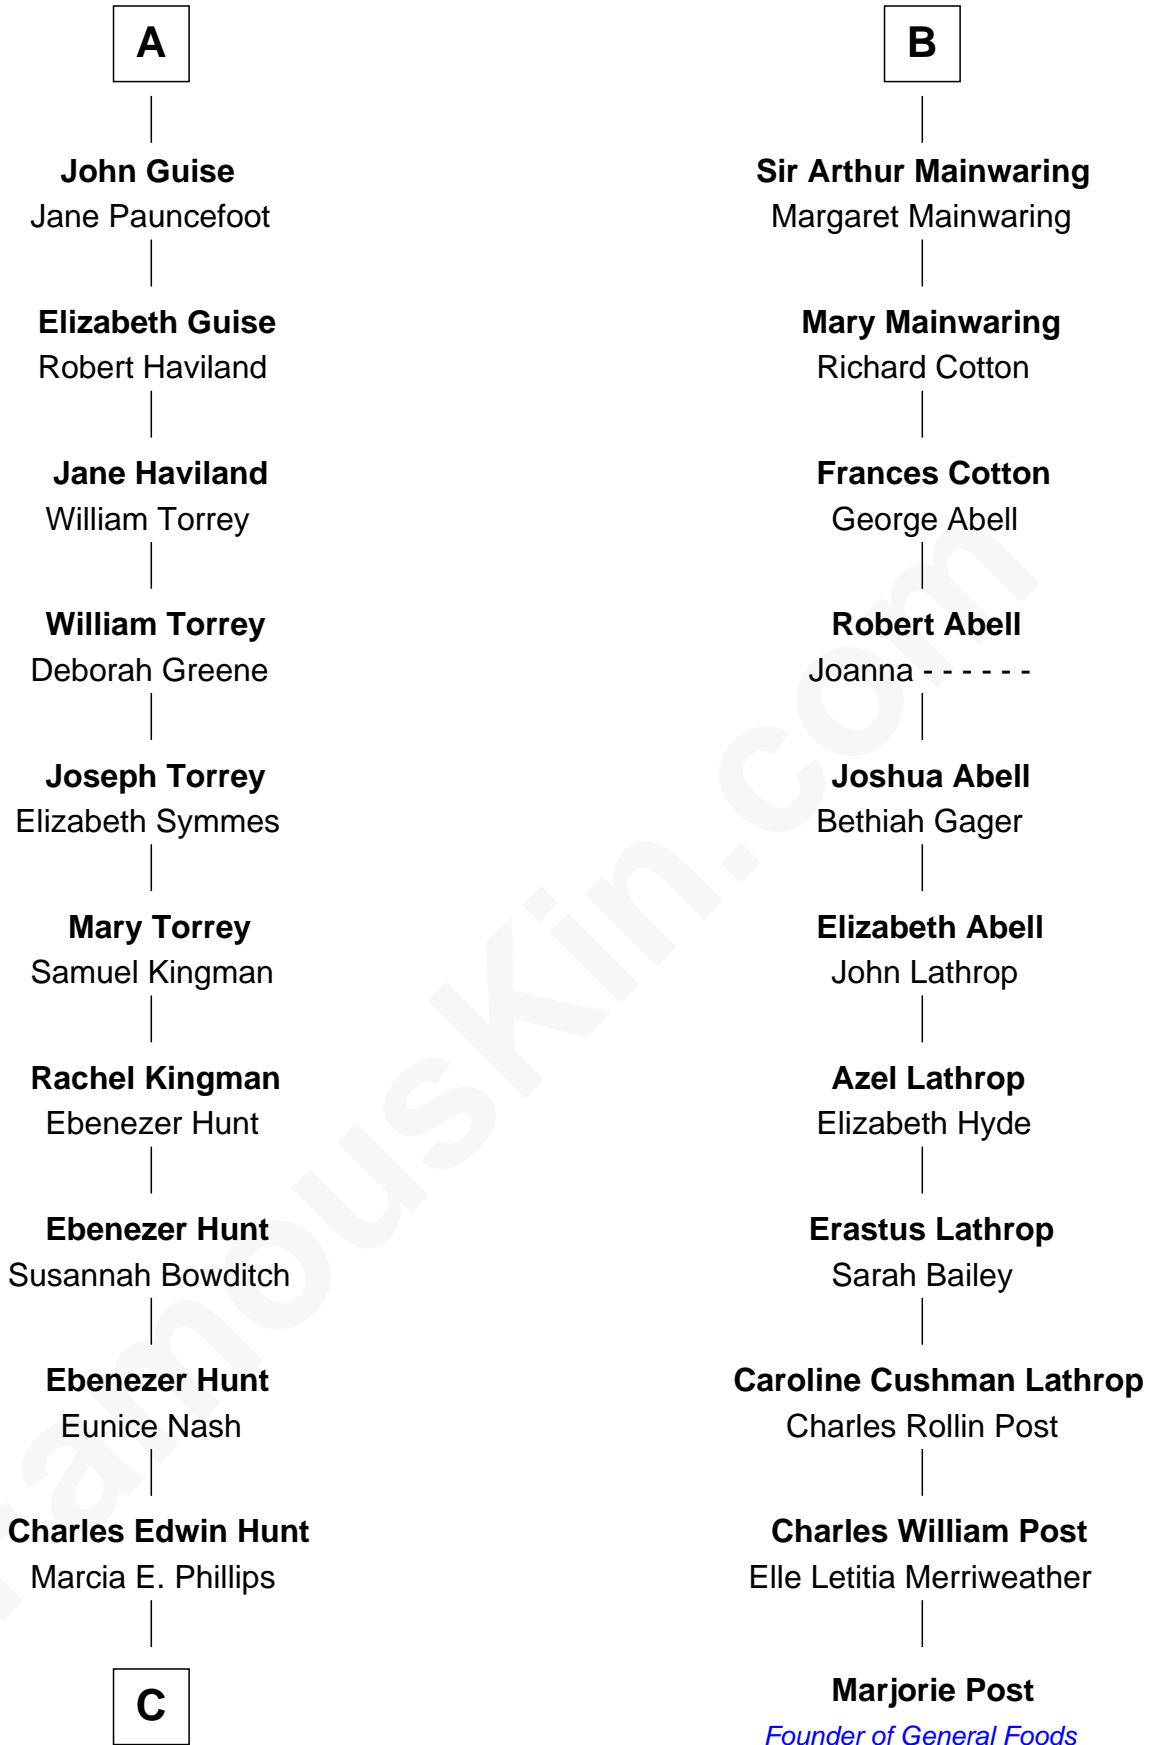

# FamousKin.com Relationship Chart of

**Linda Hunt**

*TV and Movie Actress*

17th cousin 3 times removed of

**Marjorie Post**

*Founder of General Foods*

**Sir William de Ros**  
Margery de Badlesmere

**Thomas de Ros**  
Beatrice de Stafford

**Margaret de Ros**  
Sir Reynold Grey

**Sir John Grey**  
Constance de Holand

**Sir Edmund Grey**  
Katherine Percy

**Anne Grey**  
Sir John Grey

Probable

**Tacy Grey**  
John Guise

**William Guise**  
Mary Rotsey

**A**

**Maud de Roos**  
John de Welles

**Anne de Welles**  
James Butler

**James Butler**  
Joan Beauchamp

**Elizabeth Butler**  
John Talbot

**Ann Talbot**  
Sir Henry Vernon

**Elizabeth Vernon**  
Sir Robert Corbet

**Dorothy Corbet**  
Sir Richard Mainwaring

**B**

**C**

—  
**Charles Phillips Hunt**

Ella Maria Read

—  
**Charles Edwin Hunt**

Louise Phipps Davy

—  
**Raymond Davy Hunt**