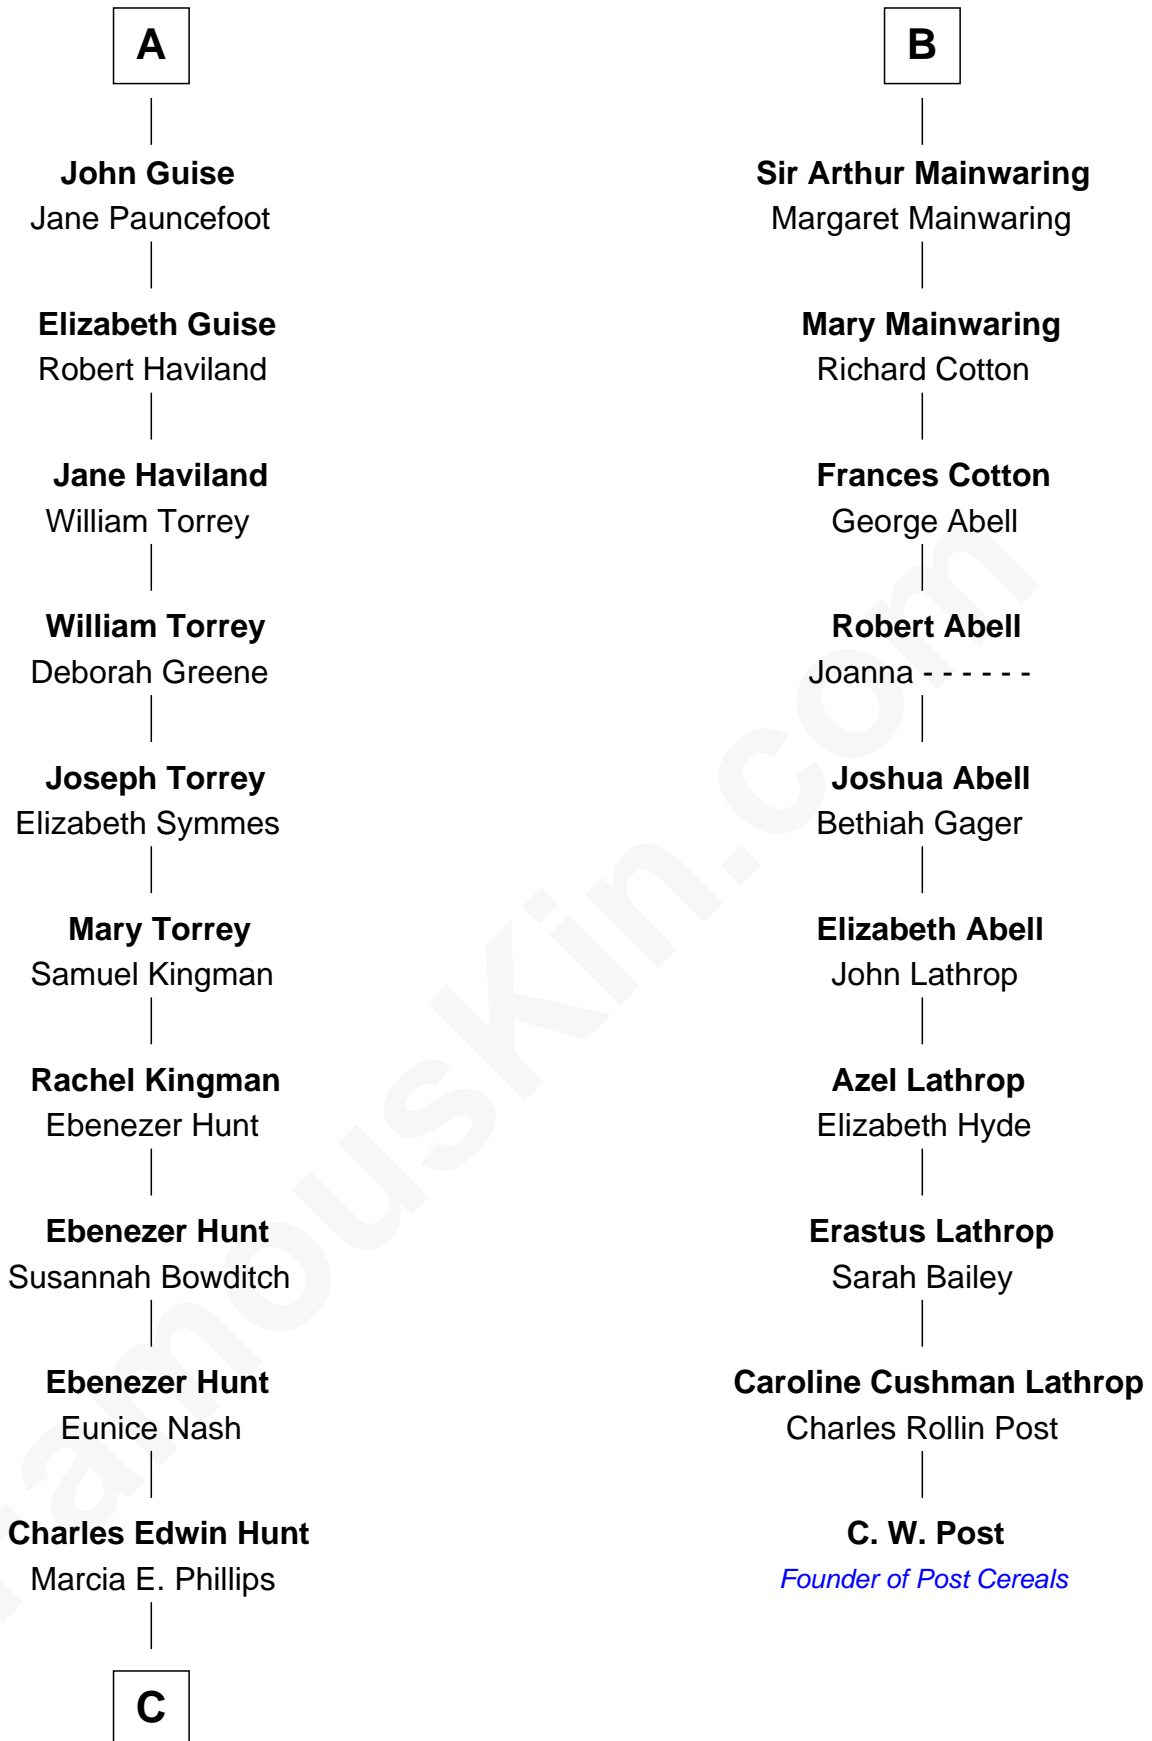

FamousKin.com Relationship Chart of

Linda Hunt

TV and Movie Actress

16th cousin 4 times removed of

C. W. Post

Founder of Post Cereals

C

—
Charles Phillips Hunt

Ella Maria Read

—
Charles Edwin Hunt

Louise Phipps Davy

—
Raymond Davy Hunt

Elsie R. Doying

—
Linda Hunt

TV and Movie Actress

FamousKin.com