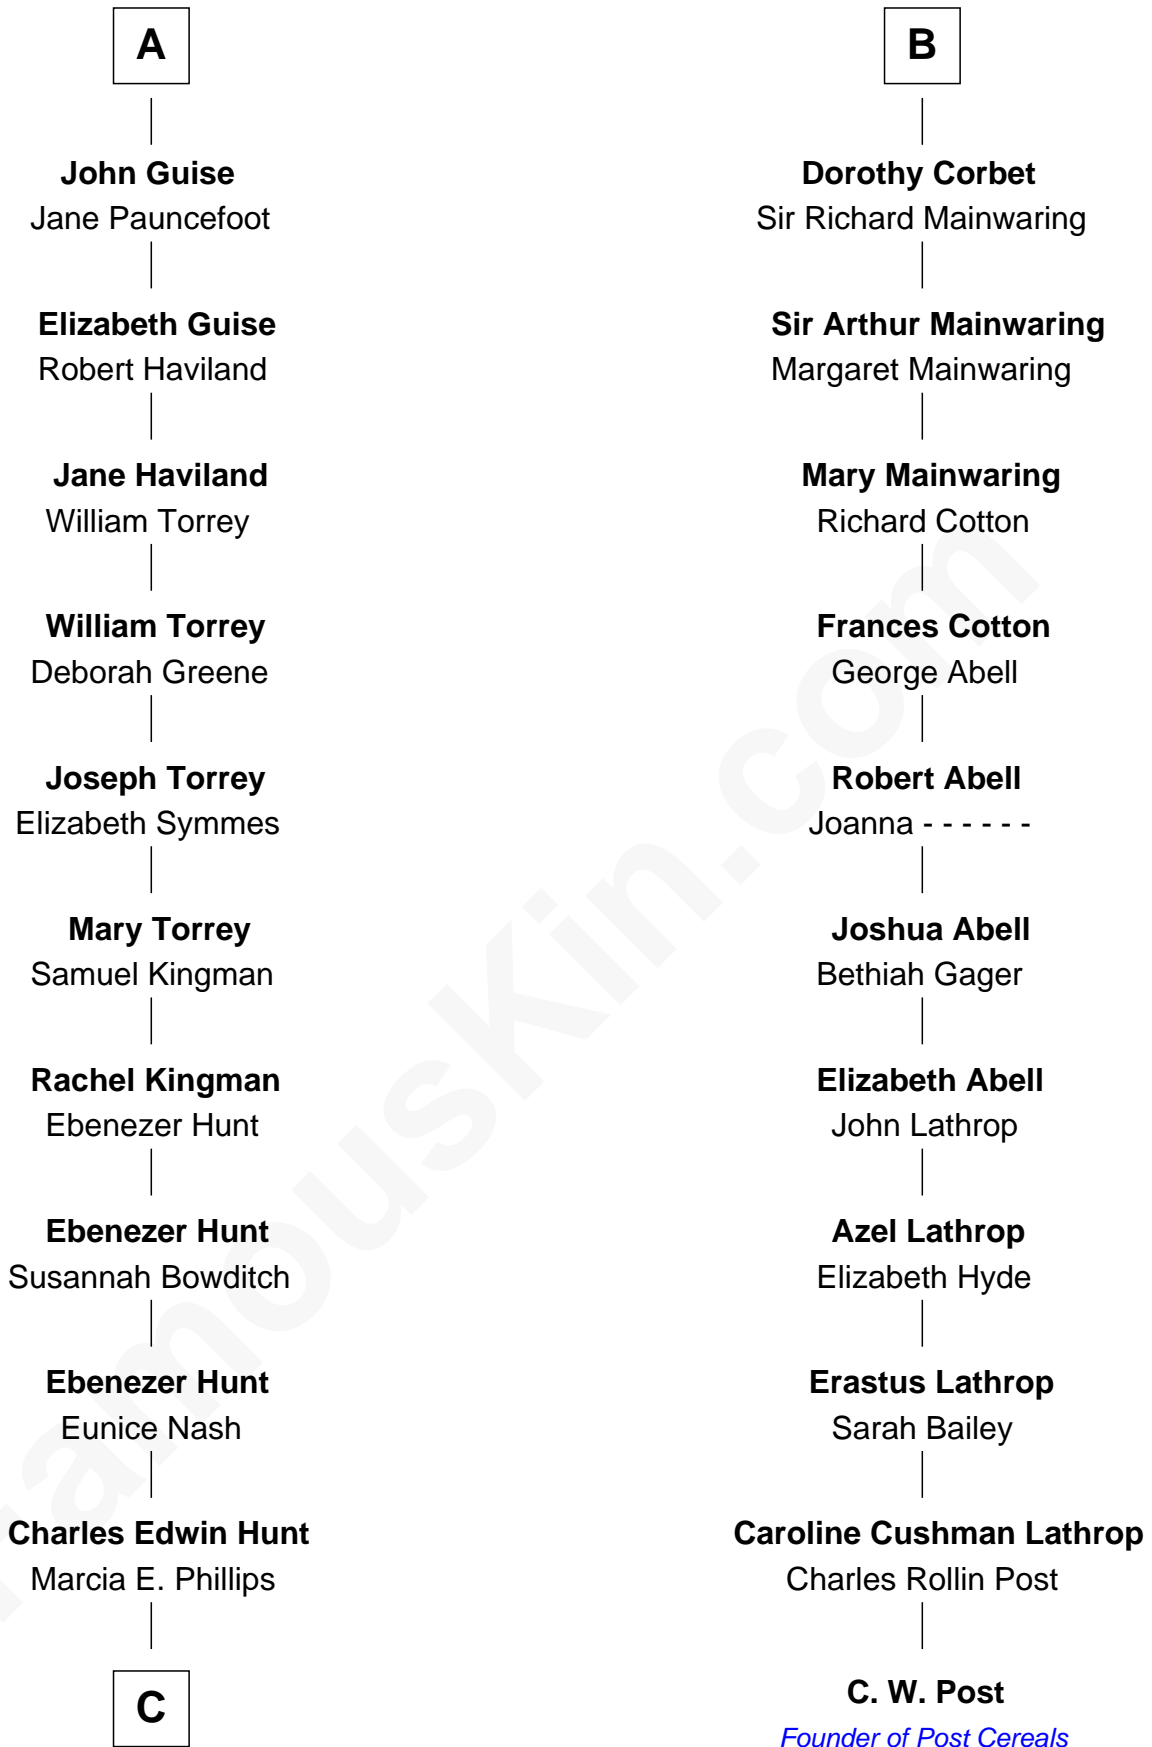

# FamousKin.com Relationship Chart of

**Linda Hunt**

*TV and Movie Actress*

17th cousin 3 times removed of

**C. W. Post**

*Founder of Post Cereals*

**C**

—  
**Charles Phillips Hunt**

Ella Maria Read

—  
**Charles Edwin Hunt**

Louise Phipps Davy

—  
**Raymond Davy Hunt**

Elsie R. Doying

—  
**Linda Hunt**

*TV and Movie Actress*

FamousKin.com