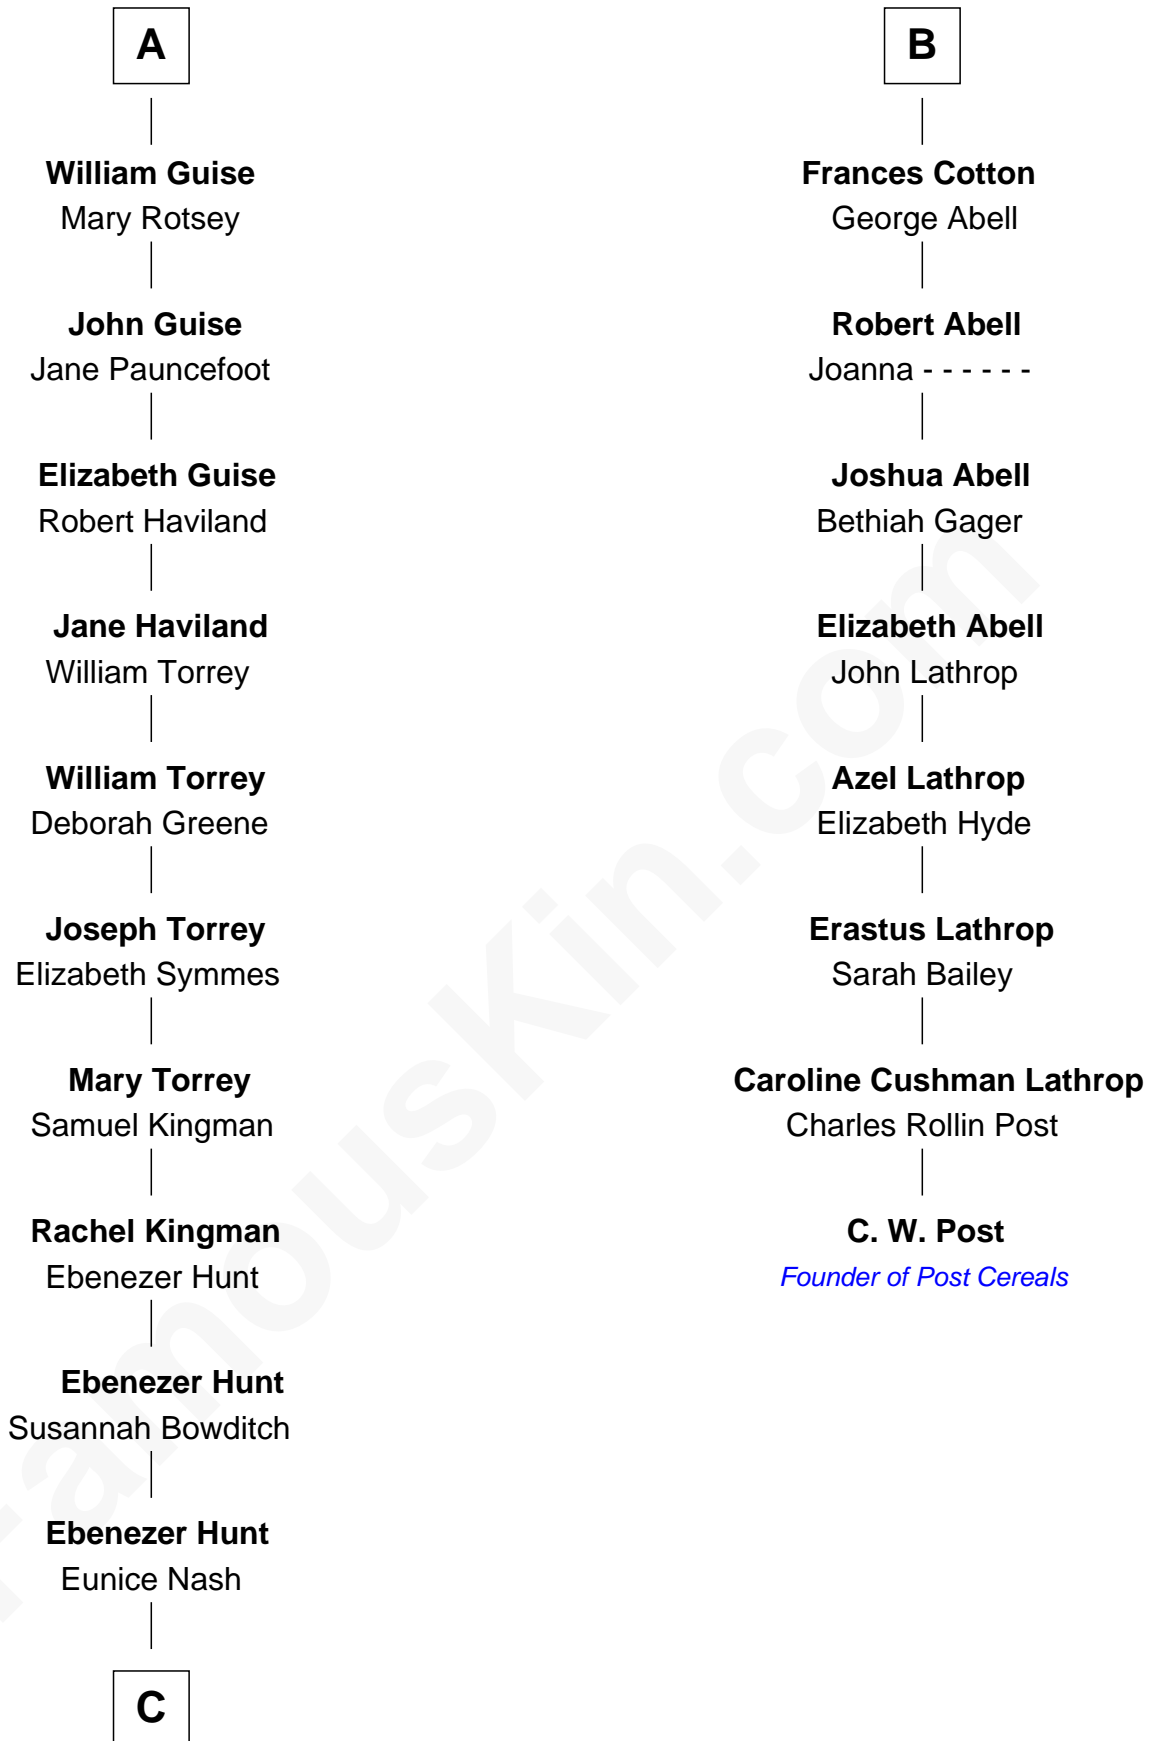

# FamousKin.com Relationship Chart of

**Linda Hunt**

*TV and Movie Actress*

14th cousin 7 times removed of

**C. W. Post**

*Founder of Post Cereals*

**Sir Maurice de Berkeley**

Eve la Zouche

Katherine de Clyvedon

**Sir John Berkeley**

Elizabeth Betteshorne

**Elizabeth Berkeley**

Sir John Sutton

**Jane Sutton**

Thomas Mainwaring

**Cecily Mainwaring**

John Cotton

**Sir George Cotton**

Mary Onley

**Richard Cotton**

Mary Mainwaring

**B**

**C**

—  
**Charles Edwin Hunt**

Marcia E. Phillips

—  
**Charles Phillips Hunt**

Ella Maria Read

—  
**Charles Edwin Hunt**

Louise Phipps Davy

—  
**Raymond Davy Hunt**

Elsie R. Doying

—  
**Linda Hunt**