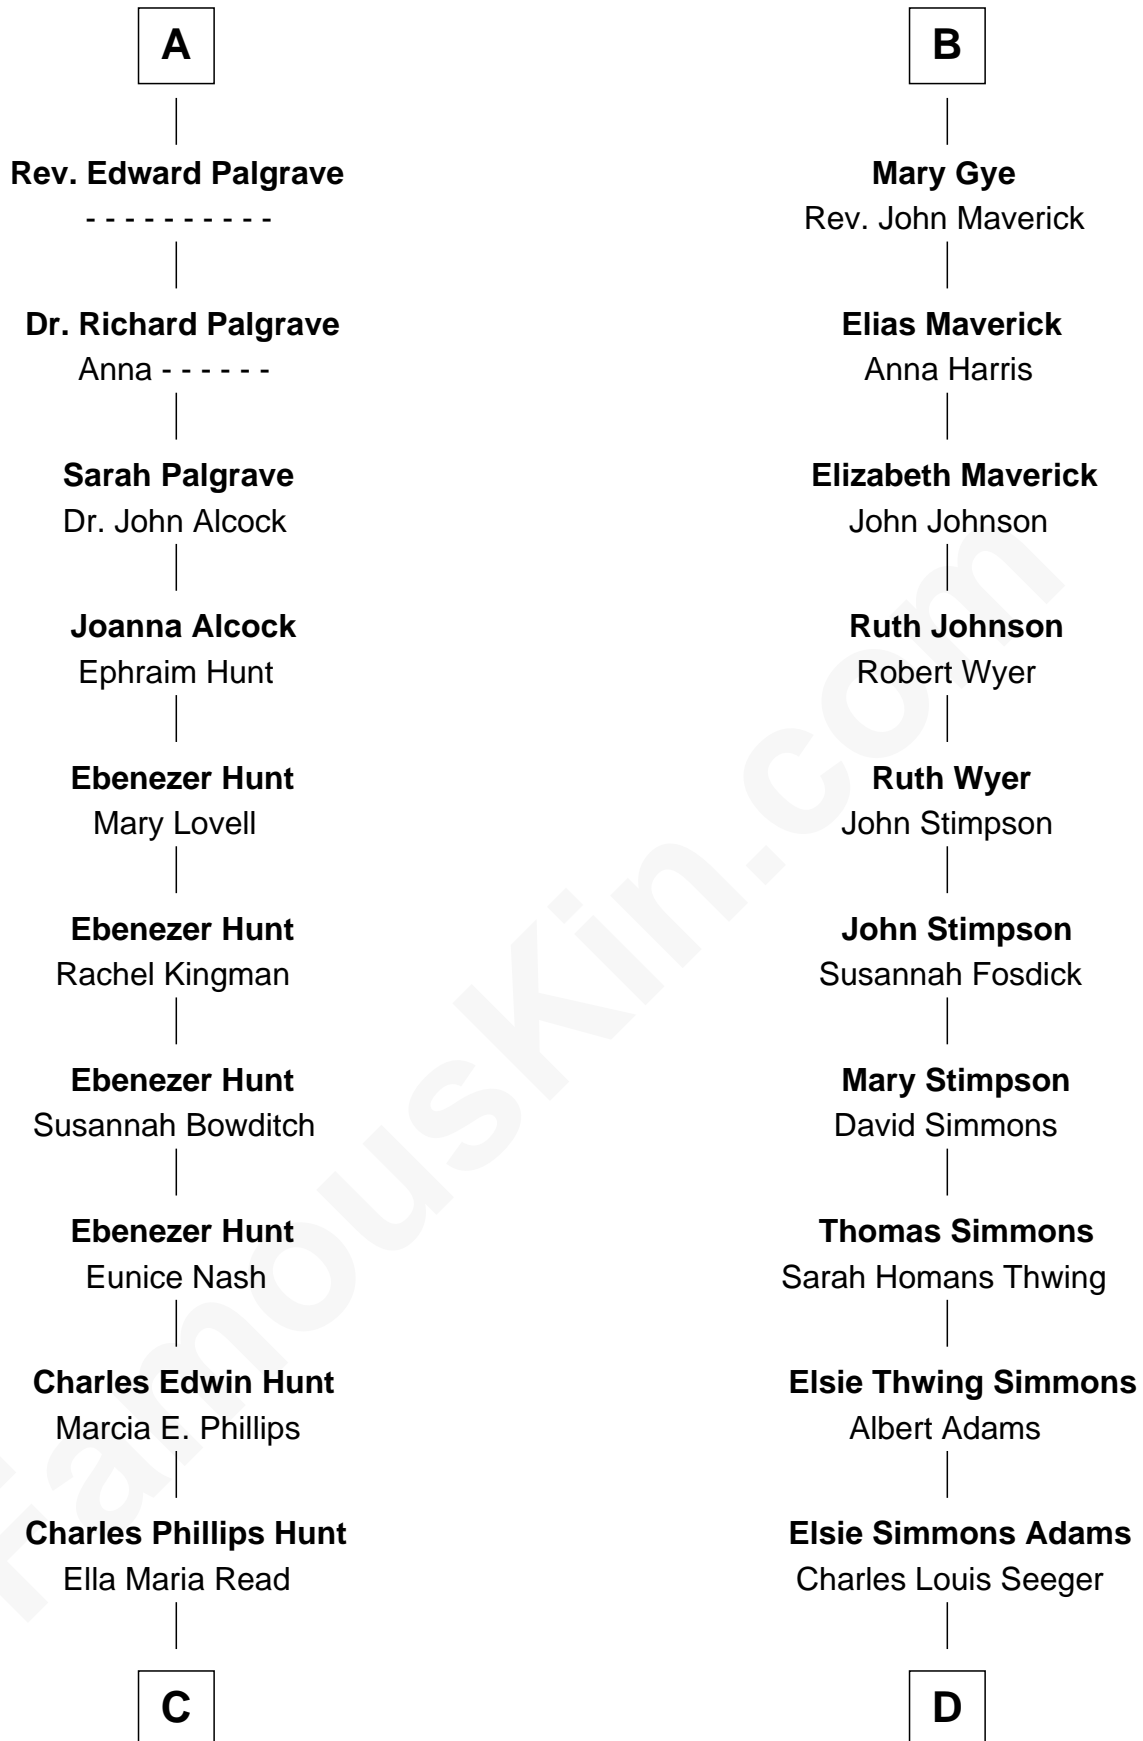

FamousKin.com Relationship Chart of

Linda Hunt

TV and Movie Actress

18th cousin 1 time removed of

Pete Seeger

American Folk Singer

Richard Fitzalan
Eleanor Plantagenet

C

Charles Edwin Hunt

Louise Phipps Davy

Raymond Davy Hunt

Elsie R. Doying

Linda Hunt

TV and Movie Actress

D

Charles Louis Seeger

Constance de Clyver Edson

Pete Seeger

American Folk Singer

FamousKin.com