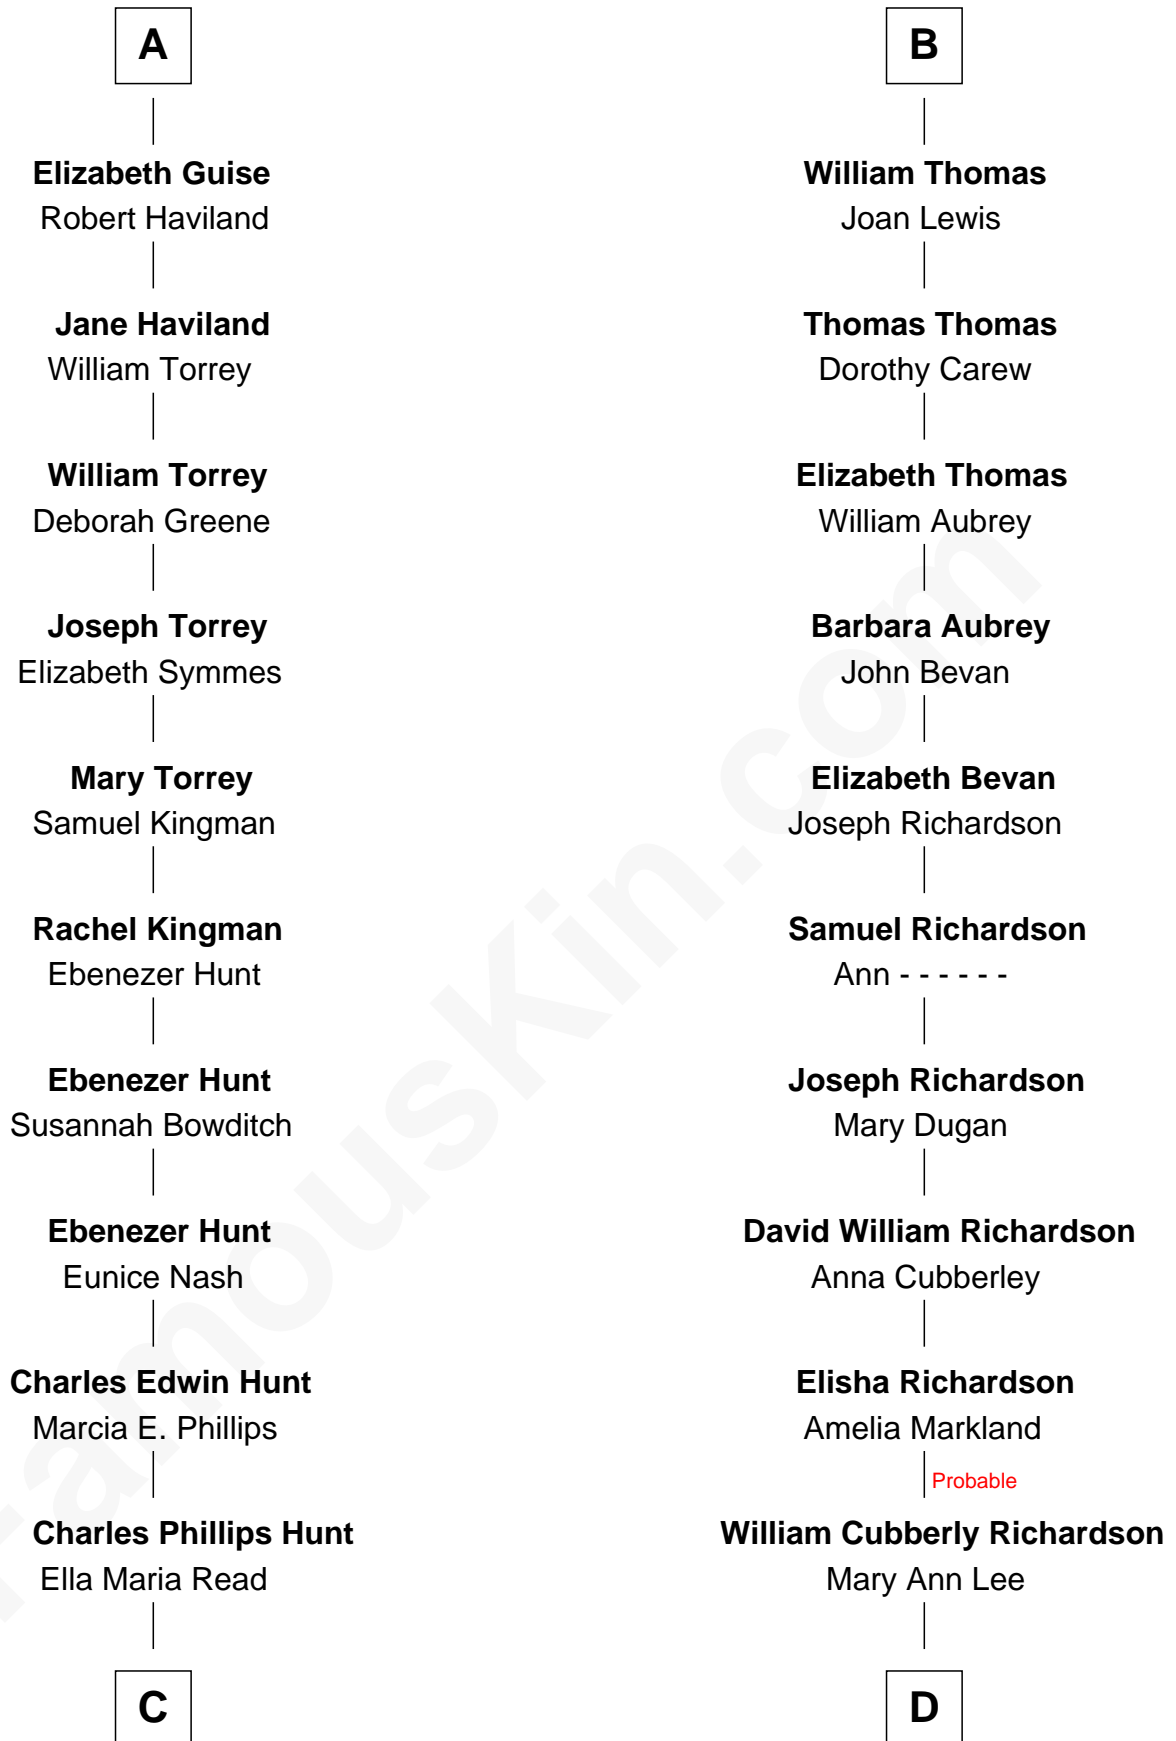

FamousKin.com Relationship Chart of

Linda Hunt

TV and Movie Actress

19th cousin 1 time removed of

Sally Ride

1st American Woman in Space

Katherine Roet

John of Gaunt

Charles Everroad Richardson

Blanche Gibson

Jennie Mae Richardson

Thomas Vernam Ride

Dale Burdell Ride

Carol Joyce Anderson

Sally Ride

1st American Woman in Space