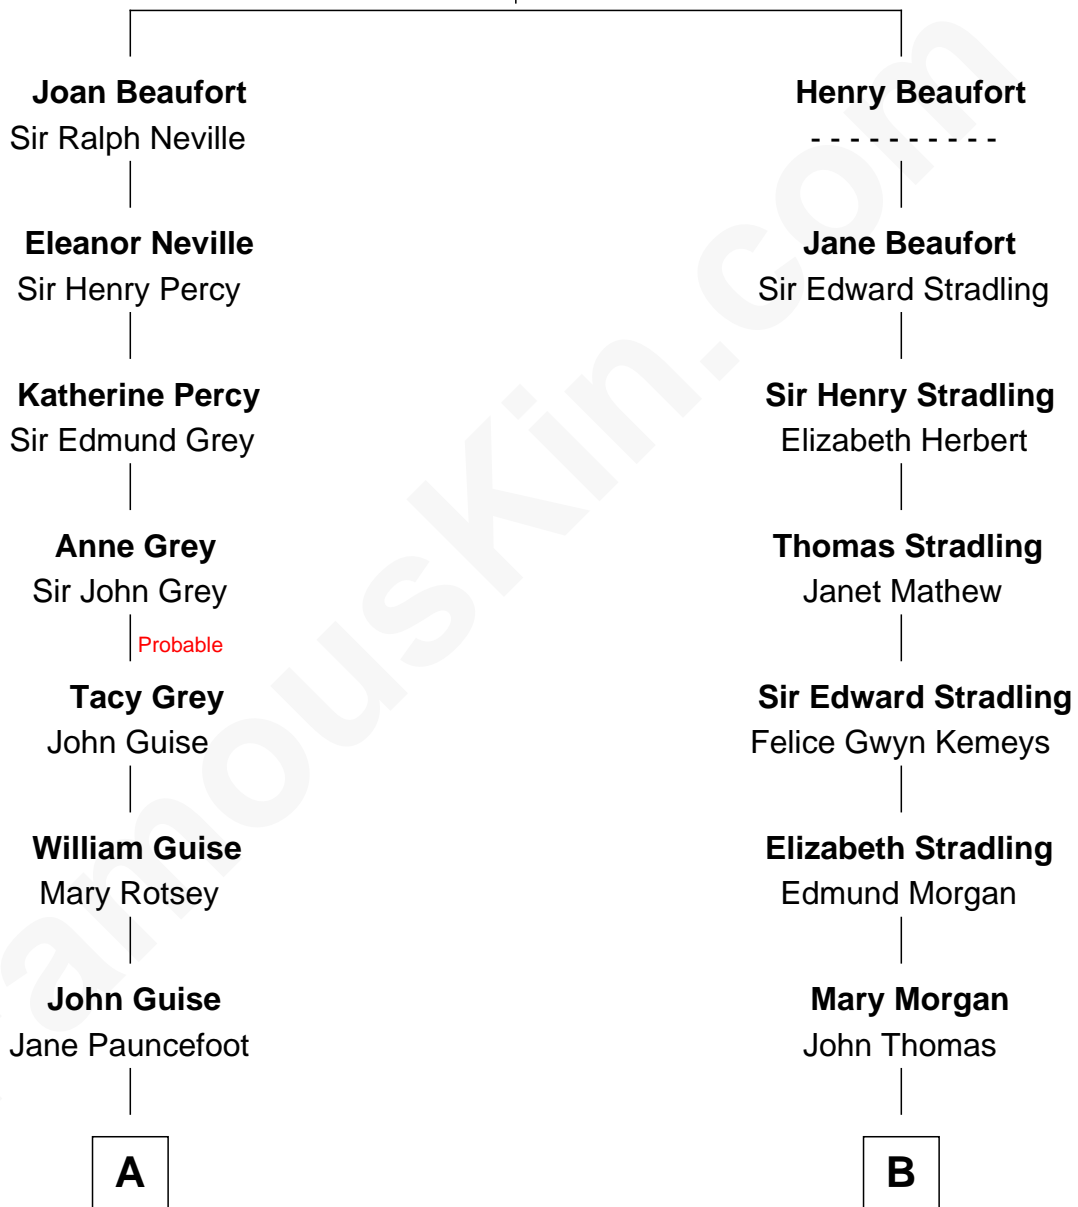

FamousKin.com Relationship Chart of

Linda Hunt

TV and Movie Actress

19th cousin 1 time removed of

Sally Ride

1st American Woman in Space

Katherine Roet

John of Gaunt

Charles Everroad Richardson

Blanche Gibson

Jennie Mae Richardson

Thomas Vernam Ride

Dale Burdell Ride

Carol Joyce Anderson

Sally Ride

1st American Woman in Space