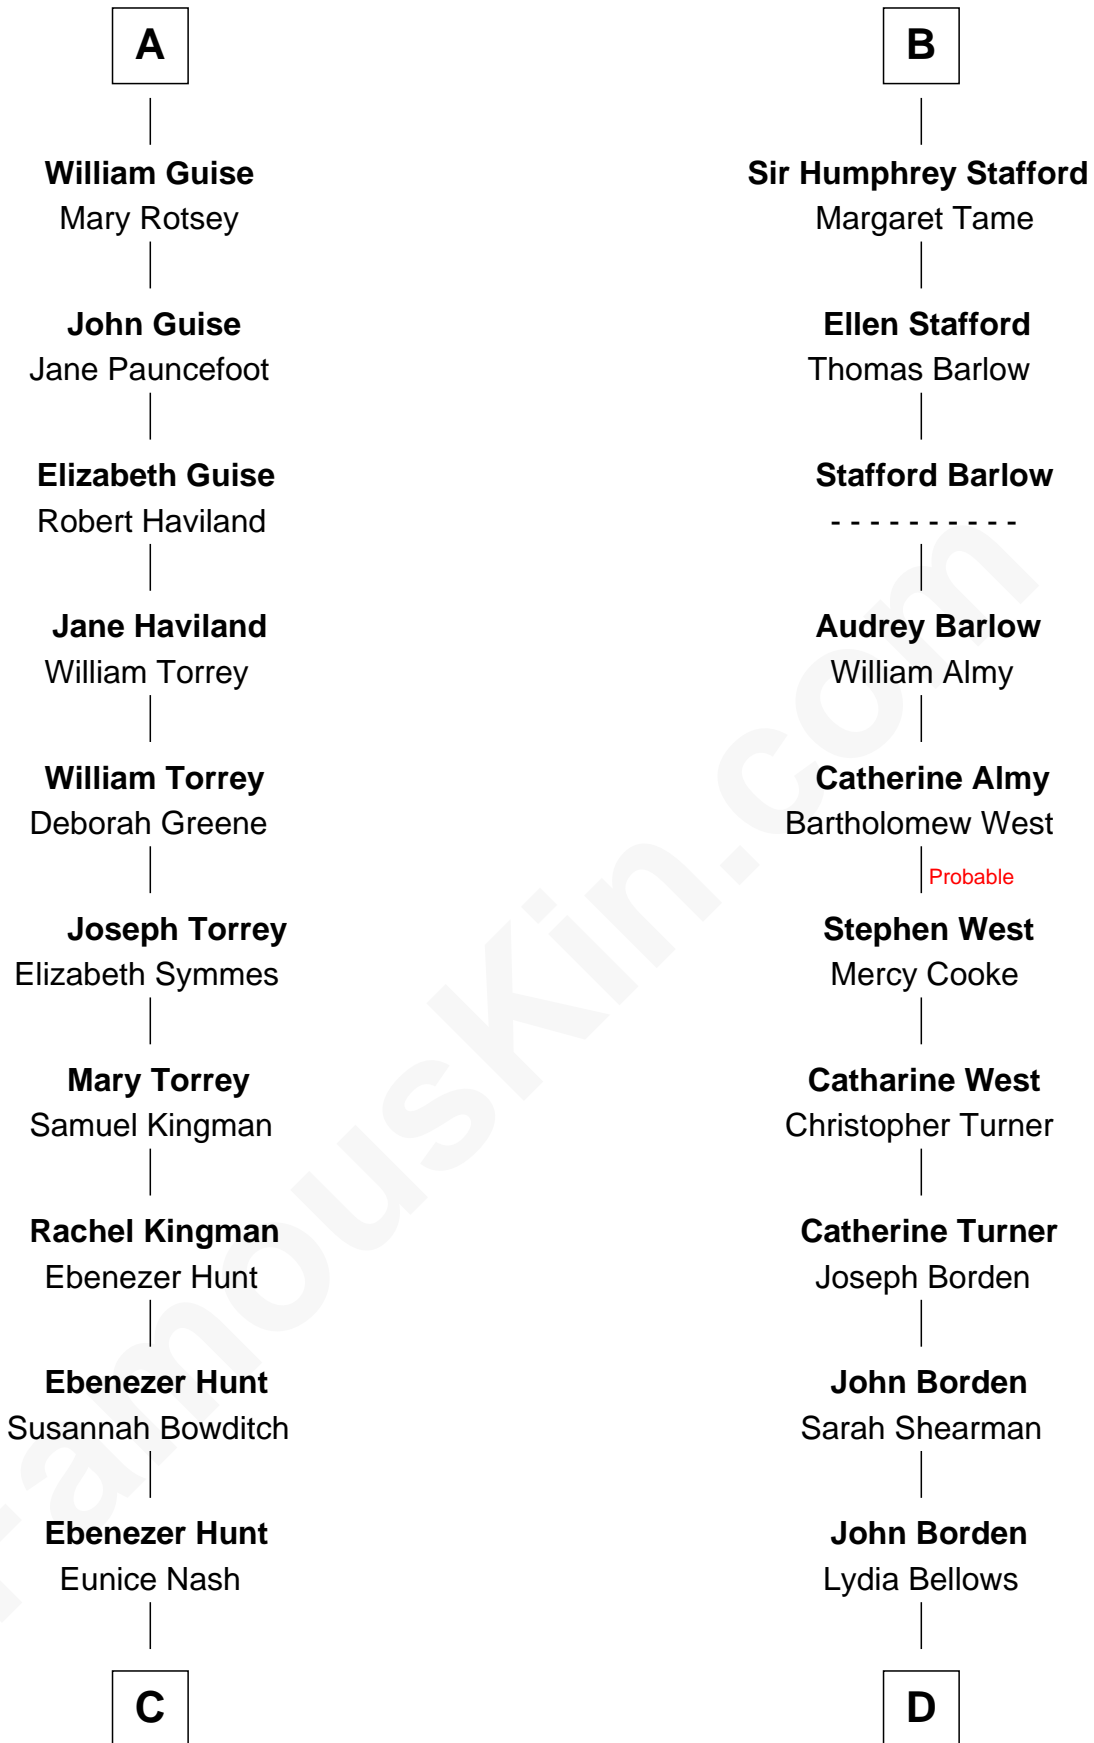

FamousKin.com Relationship Chart of

Linda Hunt

TV and Movie Actress

21st cousin of

Adlai Stevenson III

U.S. Senator from Illinois

C

Charles Edwin Hunt

Marcia E. Phillips

Charles Phillips Hunt

Ella Maria Read

Charles Edwin Hunt

Louise Phipps Davy

Raymond Davy Hunt

Elsie R. Doying

Linda Hunt

TV and Movie Actress

D

John Borden

Alice Jane Wood

William Borden

Mary DeGama Whiting

John Borden

Ellen Wallace Waller