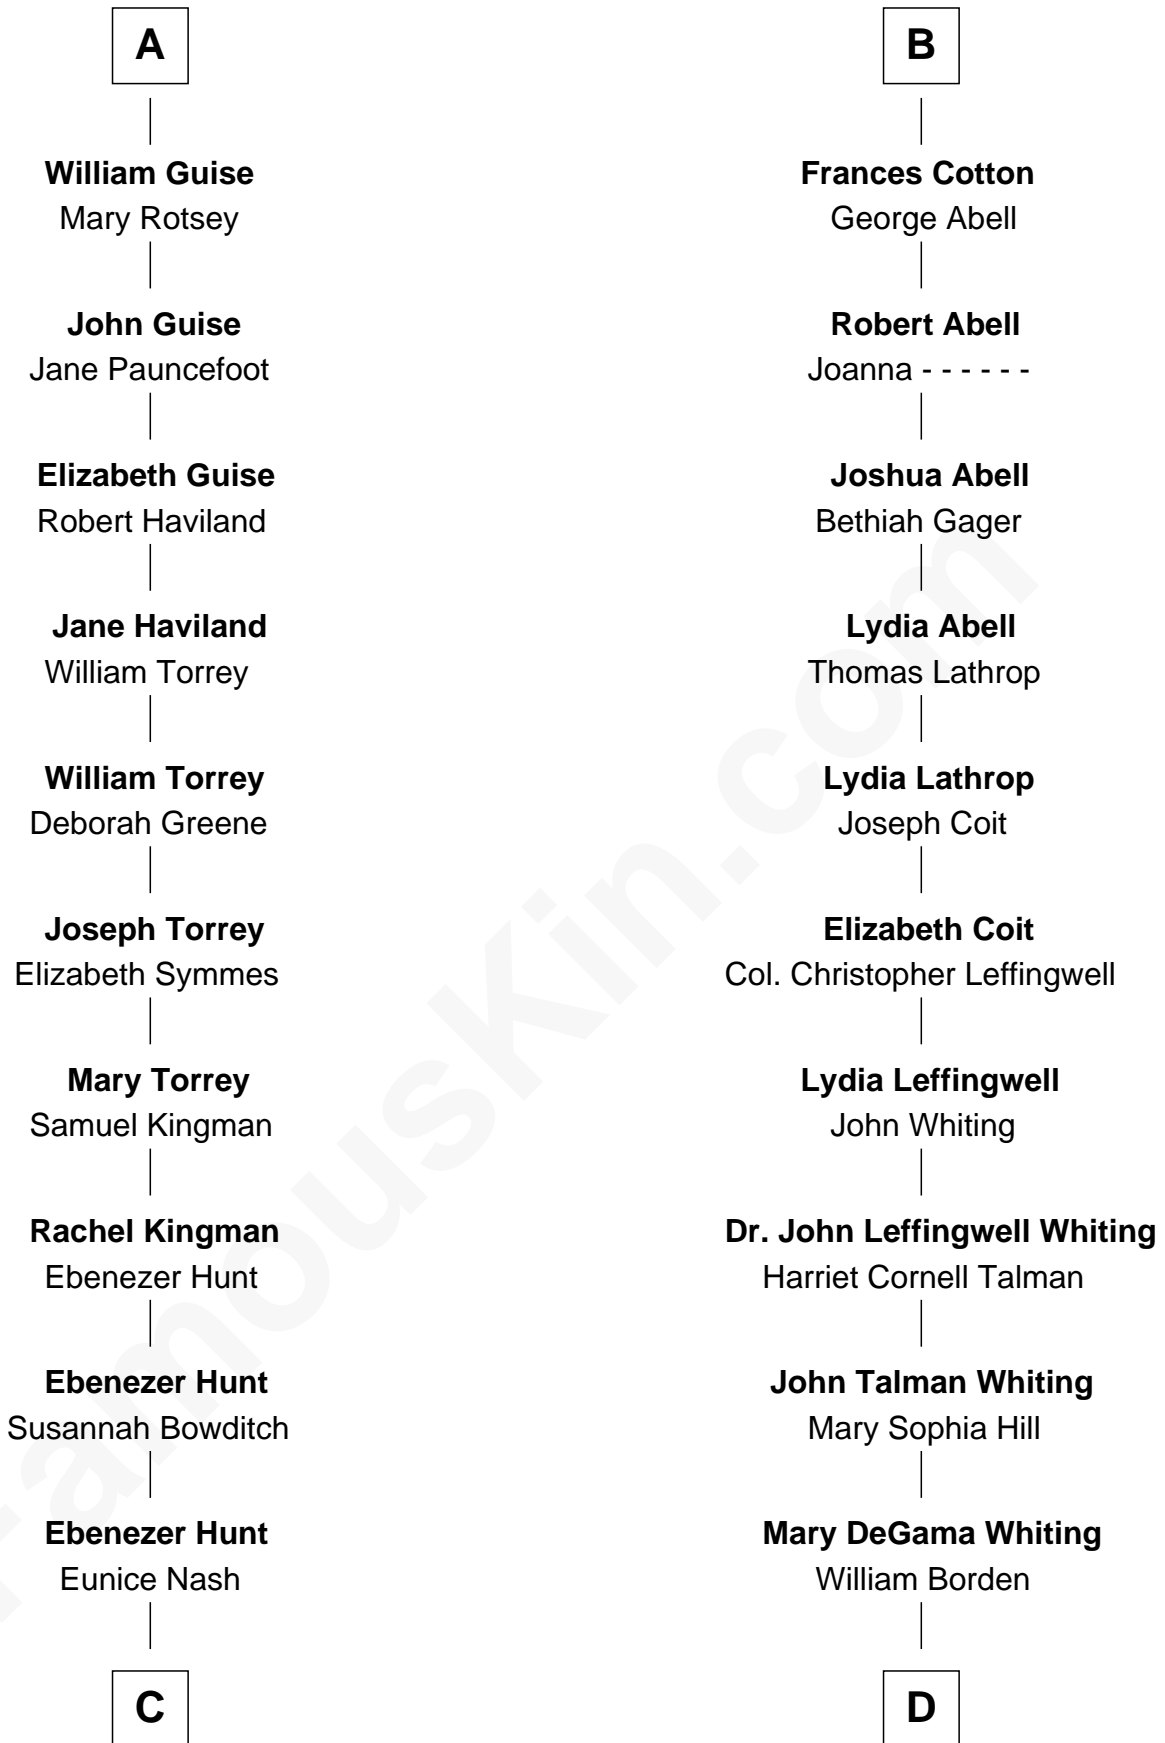

# FamousKin.com Relationship Chart of

**Linda Hunt**

*TV and Movie Actress*

19th cousin 2 times removed of

**Adlai Stevenson III**

*U.S. Senator from Illinois*

**Sir Maurice de Berkeley**

Eve la Zouche

Katherine de Clyvedon

**Sir John Berkeley**

Elizabeth Betteshorne

**Elizabeth Berkeley**

Sir John Sutton

**Jane Sutton**

Thomas Mainwaring

**Cecily Mainwaring**

John Cotton

**Sir George Cotton**

Mary Onley

**Richard Cotton**

Mary Mainwaring

**B**

**C**

**Charles Edwin Hunt**

Marcia E. Phillips

**Charles Phillips Hunt**

Ella Maria Read

**Charles Edwin Hunt**

Louise Phipps Davy

**Raymond Davy Hunt**

Elsie R. Doying

**Linda Hunt**