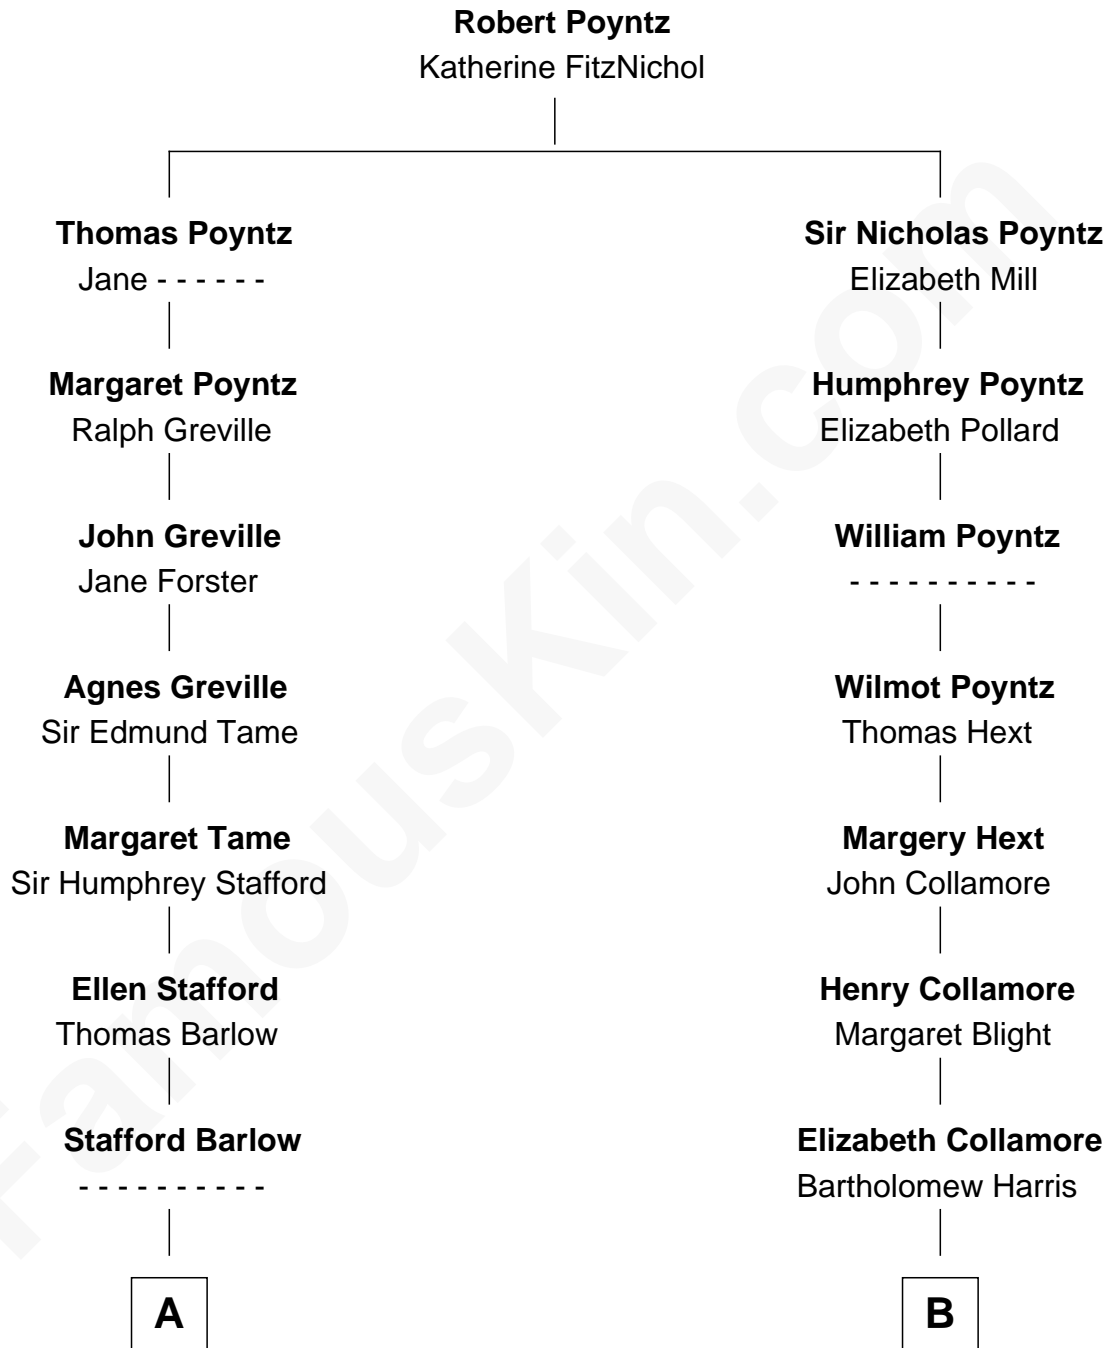

FamousKin.com Relationship Chart of

Linda Hunt

TV and Movie Actress

18th cousin 1 time removed of

Jodie Foster

Movie Actress

C

Charles Edwin Hunt