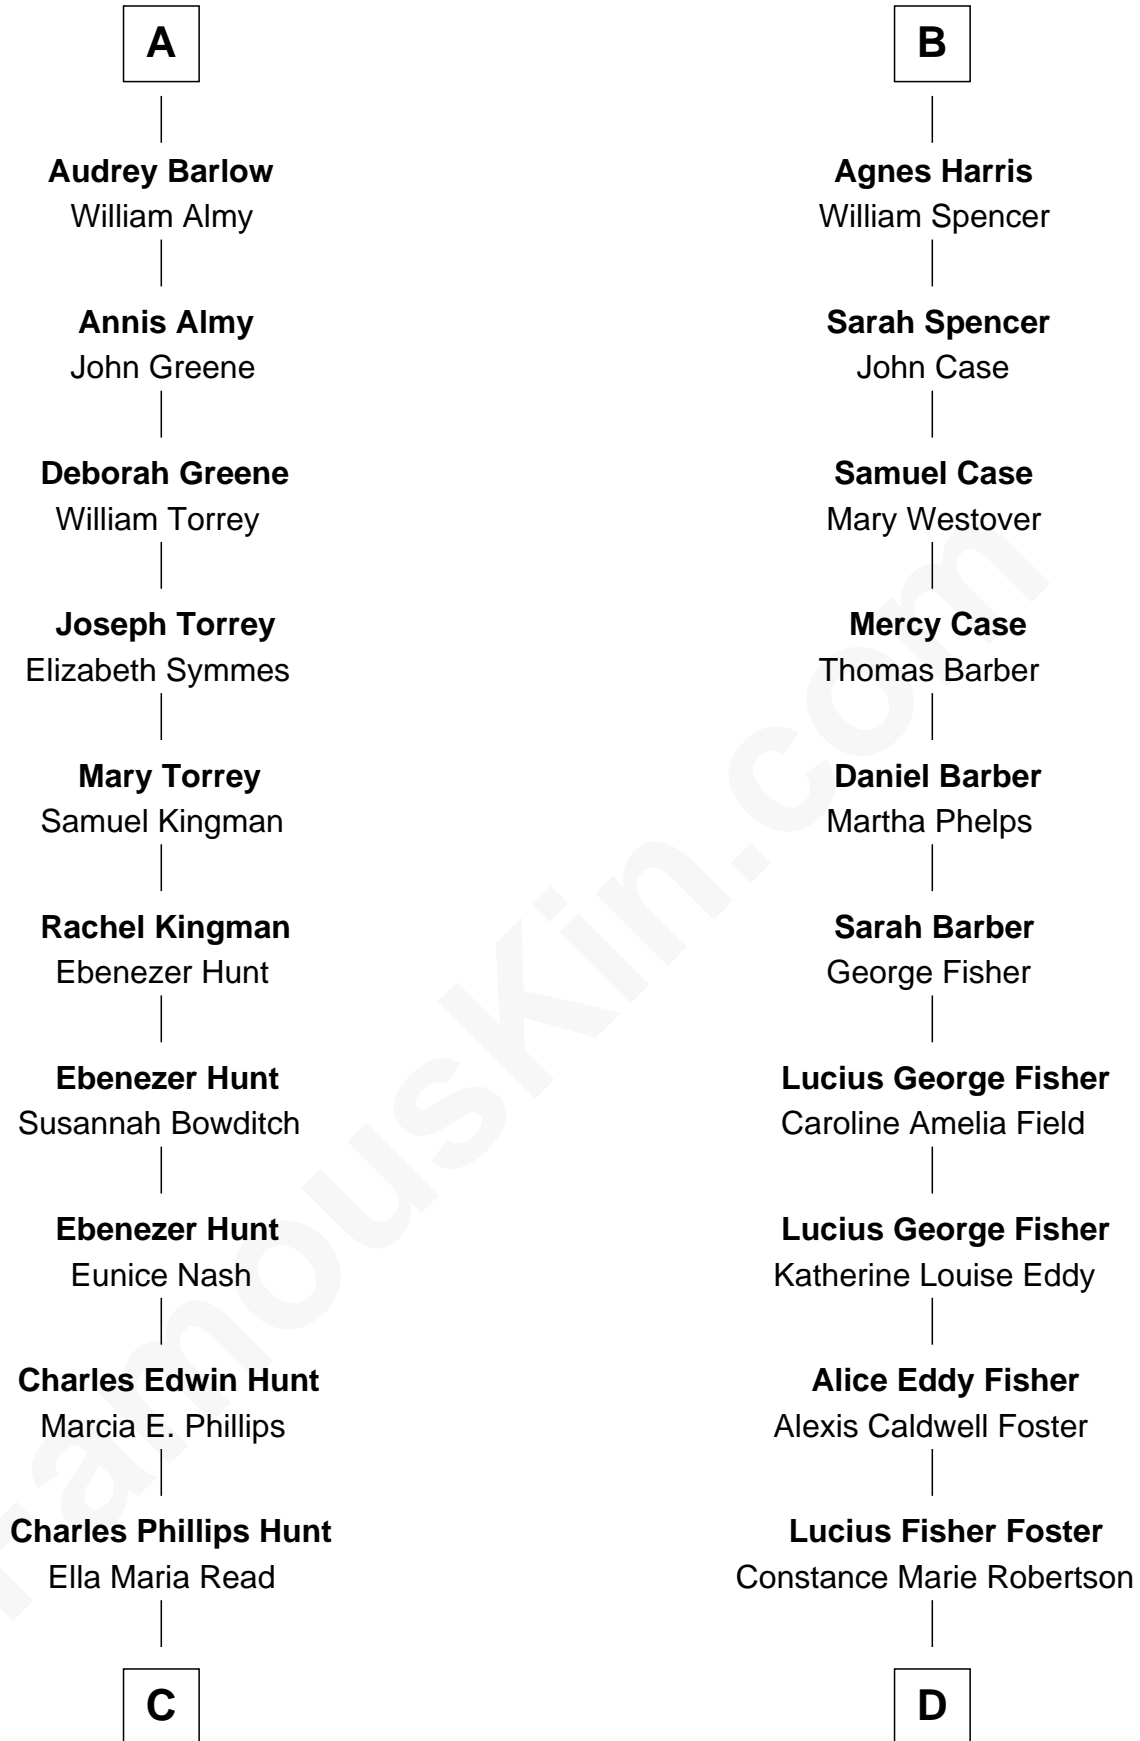

FamousKin.com Relationship Chart of

Linda Hunt

TV and Movie Actress

18th cousin 1 time removed of

Jodie Foster

Movie Actress

C

Charles Edwin Hunt

Louise Phipps Davy

Raymond Davy Hunt

Elsie R. Doying

Linda Hunt

TV and Movie Actress

D

Lucius Fisher Foster

Evelyn Della Almond