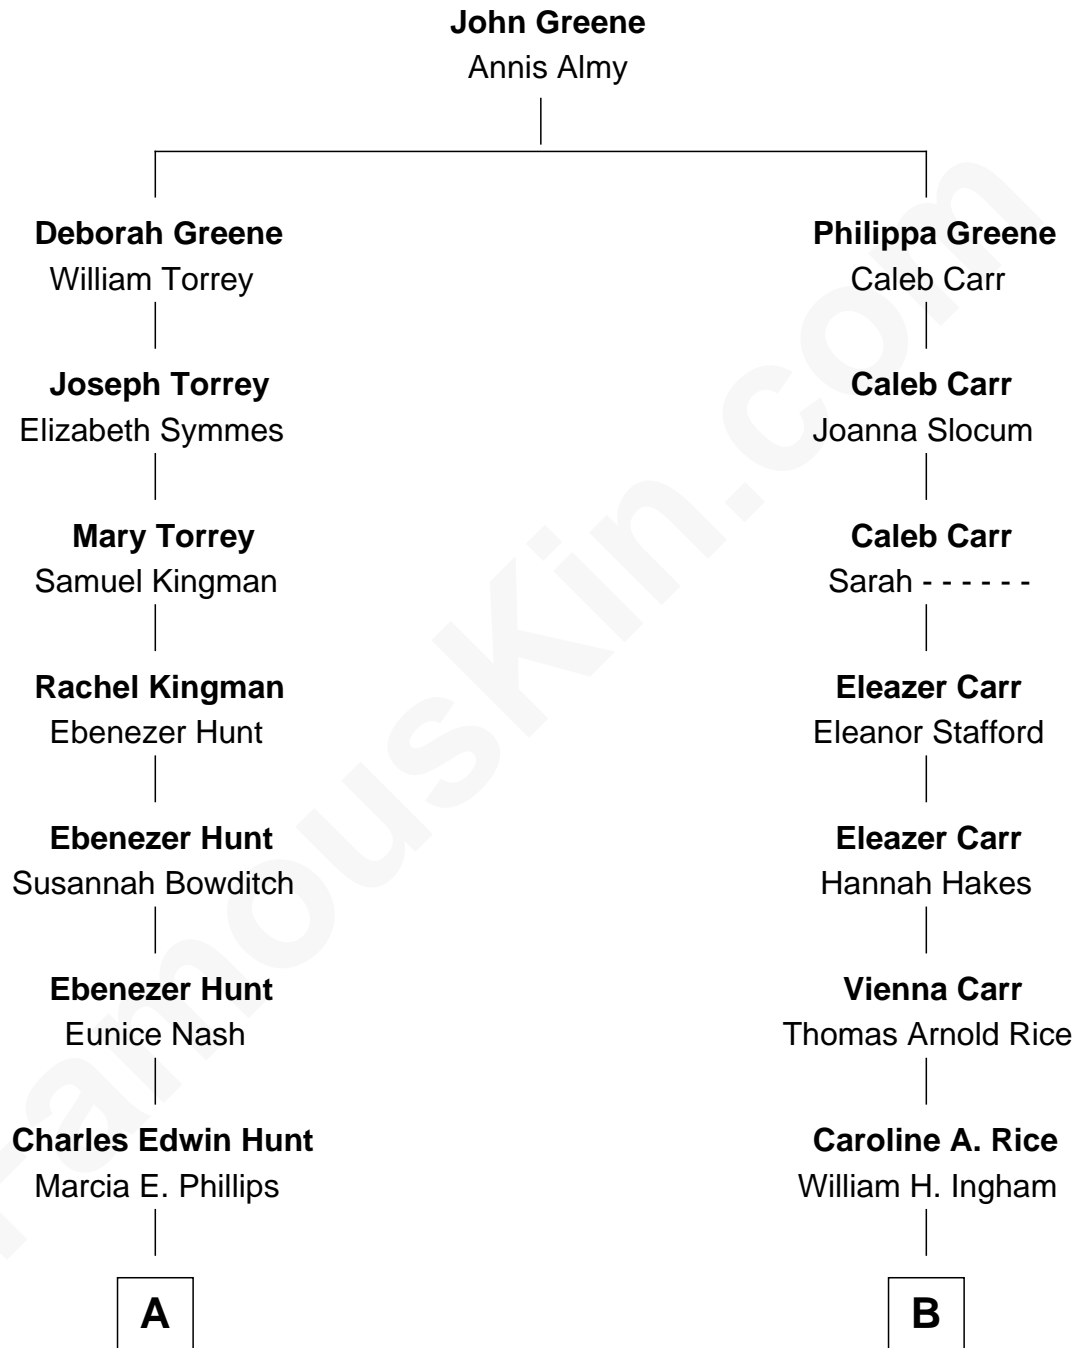

FamousKin.com Relationship Chart of

Linda Hunt

TV and Movie Actress

9th cousin 1 time removed of

Charlie Munger

Vice-Chairman of Berkshire Hathaway

A

Charles Phillips Hunt

Ella Maria Read

Charles Edwin Hunt

Louise Phipps Davy

Raymond Davy Hunt

Elsie R. Doying

Linda Hunt

TV and Movie Actress

B