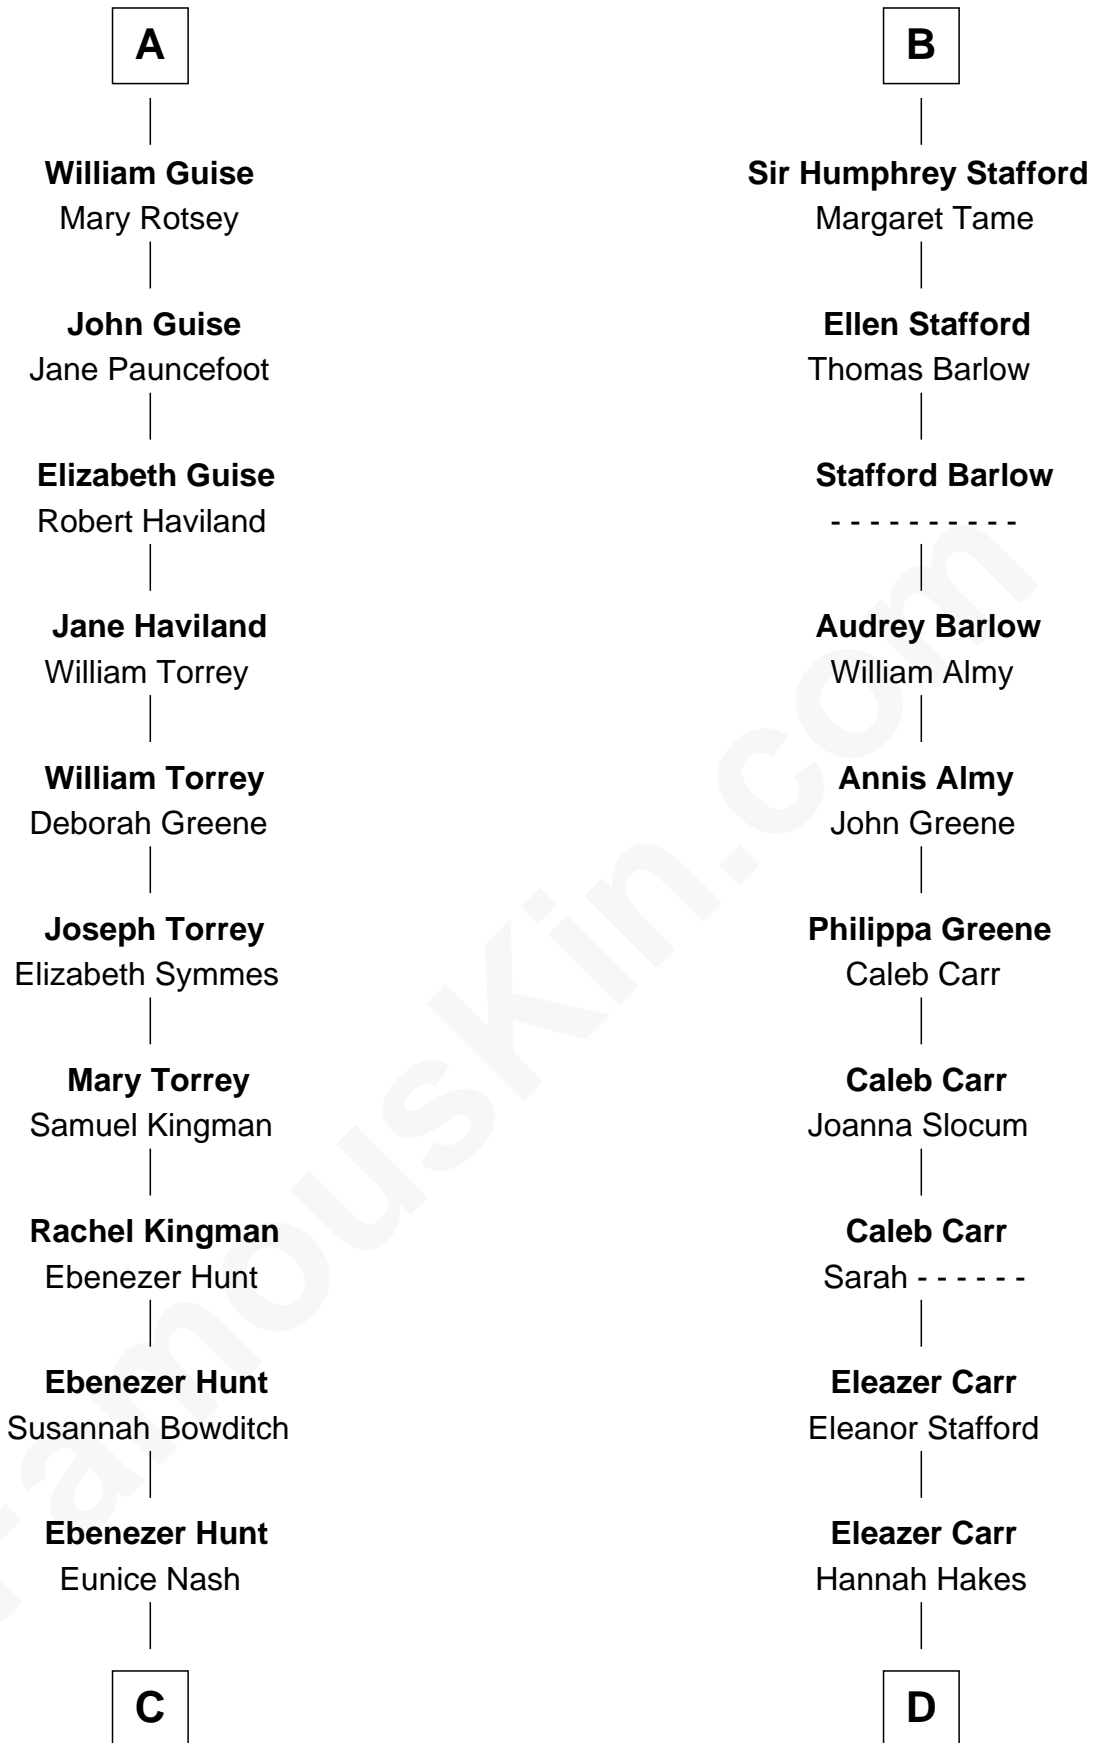

FamousKin.com Relationship Chart of

Linda Hunt

TV and Movie Actress

21st cousin of

Charlie Munger

Vice-Chairman of Berkshire Hathaway

C

Charles Edwin Hunt

Marcia E. Phillips

Charles Phillips Hunt

Ella Maria Read

Charles Edwin Hunt

Louise Phipps Davy

Raymond Davy Hunt

Elsie R. Doying

Linda Hunt

TV and Movie Actress

D

Vienna Carr

Thomas Arnold Rice

Caroline A. Rice

William H. Ingham

Helen Vienna Ingham

Charles W. Russell