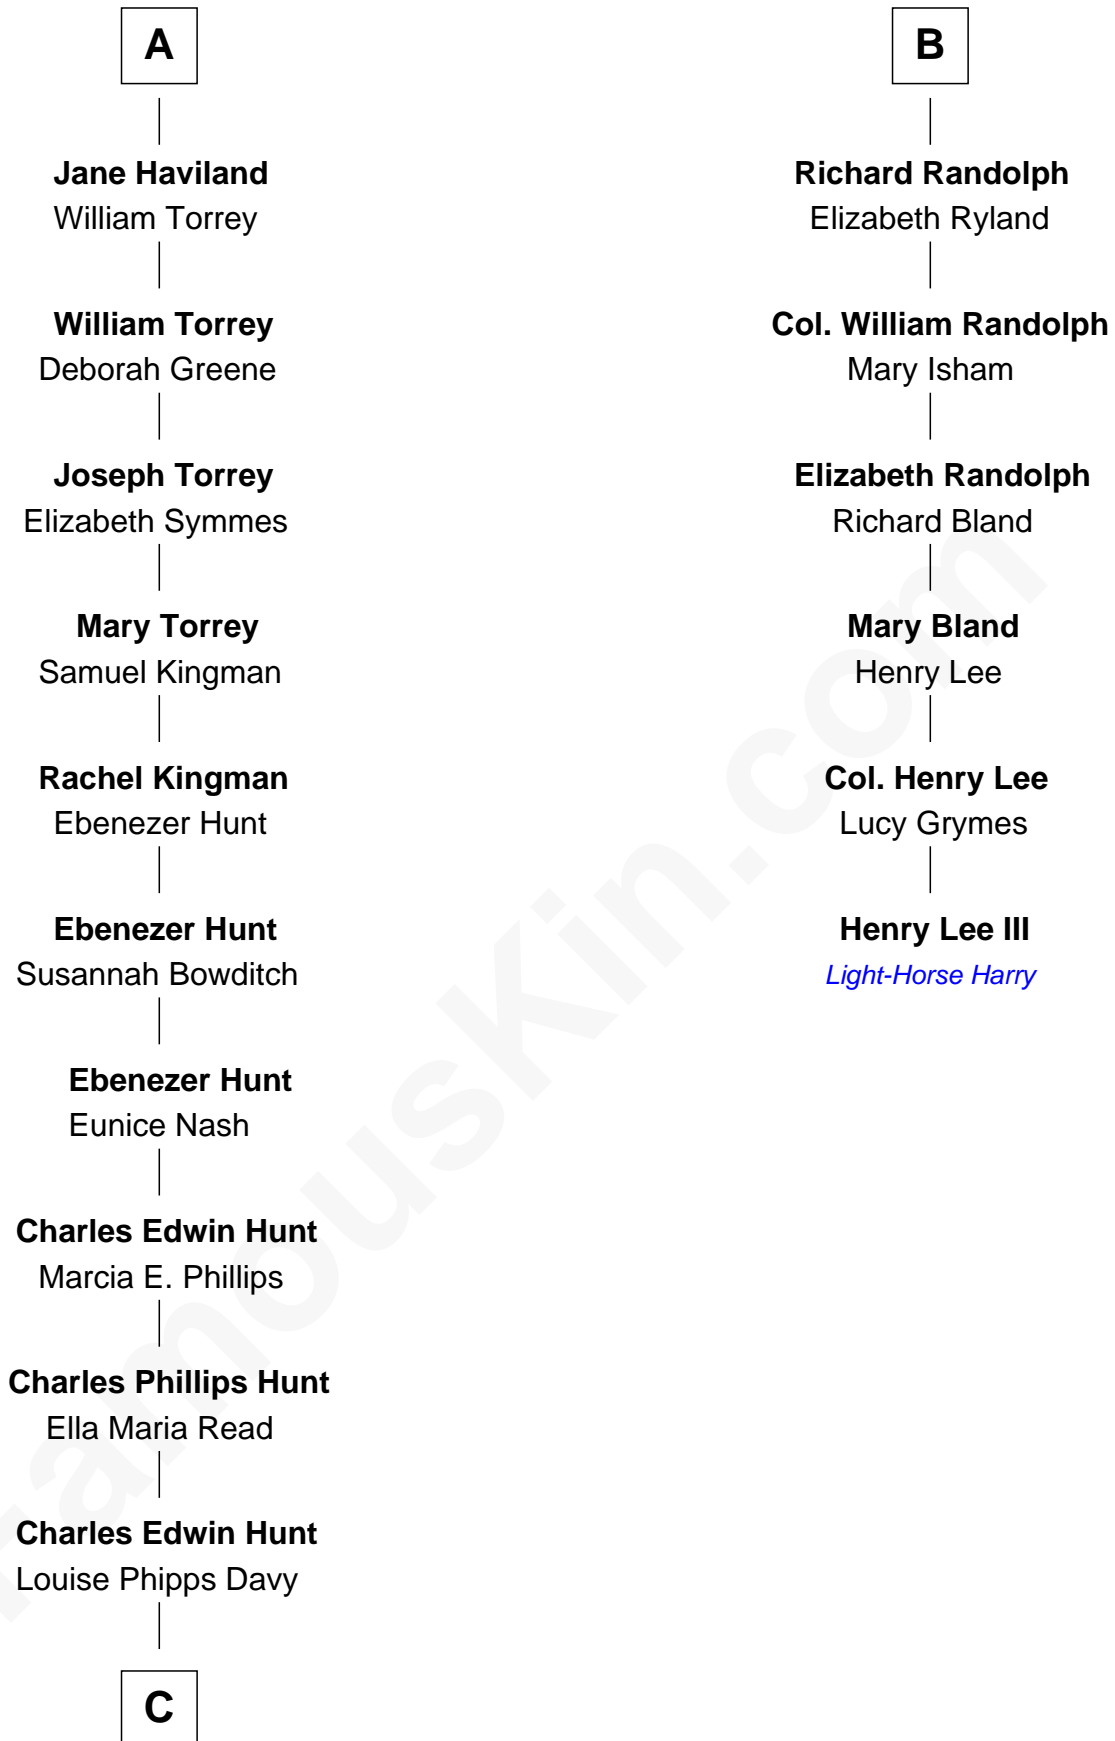

FamousKin.com Relationship Chart of

Linda Hunt

TV and Movie Actress

12th cousin 6 times removed of

Henry Lee III

9th Governor of Virginia

Sir Ralph Neville

Joan Beaufort

Eleanor Neville

Sir Henry Percy

Katherine Percy

Sir Edmund Grey

Anne Grey

Sir John Grey

Probable

Tacy Grey

Anne Tanfield

Clement Vincent

Elizabeth Vincent

Richard Lane

Dorothy Lane

William Randolph

B

C