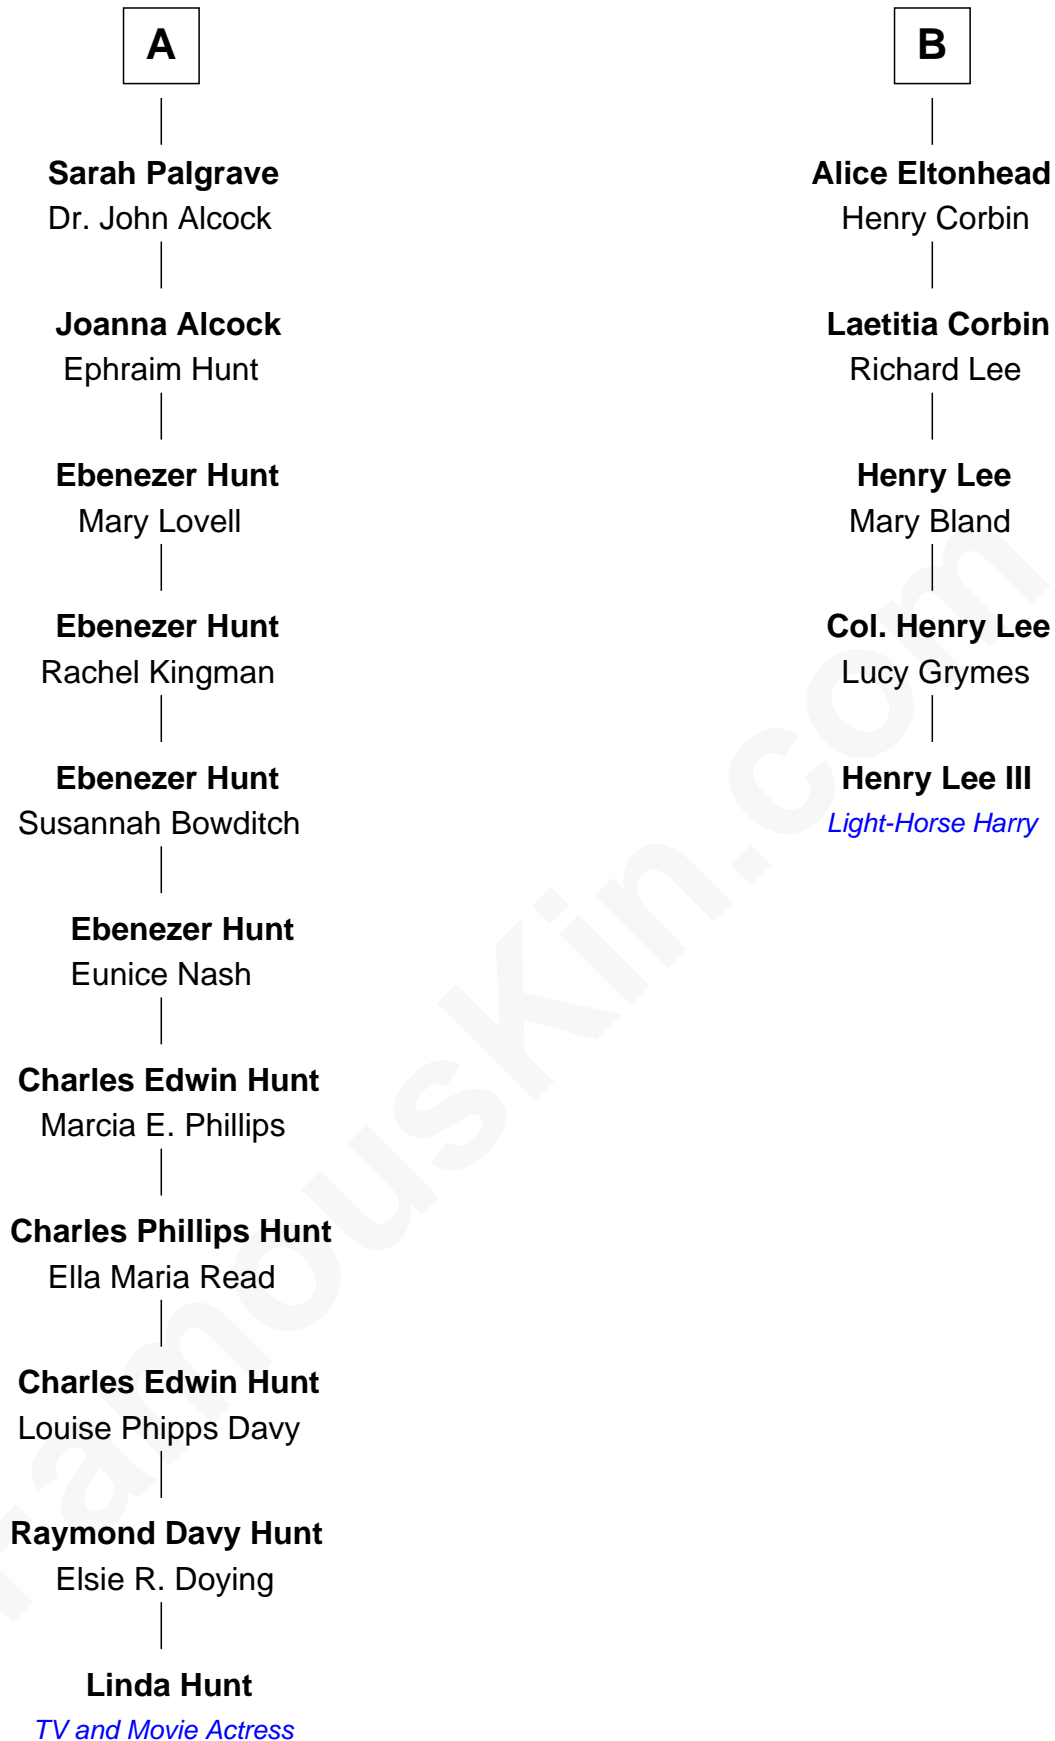

FamousKin.com Relationship Chart of

Linda Hunt

TV and Movie Actress

11th cousin 6 times removed of

Henry Lee III

9th Governor of Virginia

Sir Robert Goushill

Elizabeth Fitzalan

Thomas Palgrave

Alice Gunton

Rev. Edward Palgrave

Dr. Richard Palgrave

Anna - - - - -

A

Joan Goushill

Sir Thomas Stanley

Katherine Stanley

Sir John Savage

Dulcia Savage

Sir Henry Bold

Maud Bold

Thomas Gerard

Jennet Gerard

Richard Eltonhead

William Eltonhead

Anne Bowers

Richard Eltonhead

Anne Sutton

B

Linda Hunt photo by [RedCarpetReport](#) (CC BY-SA 2.0)