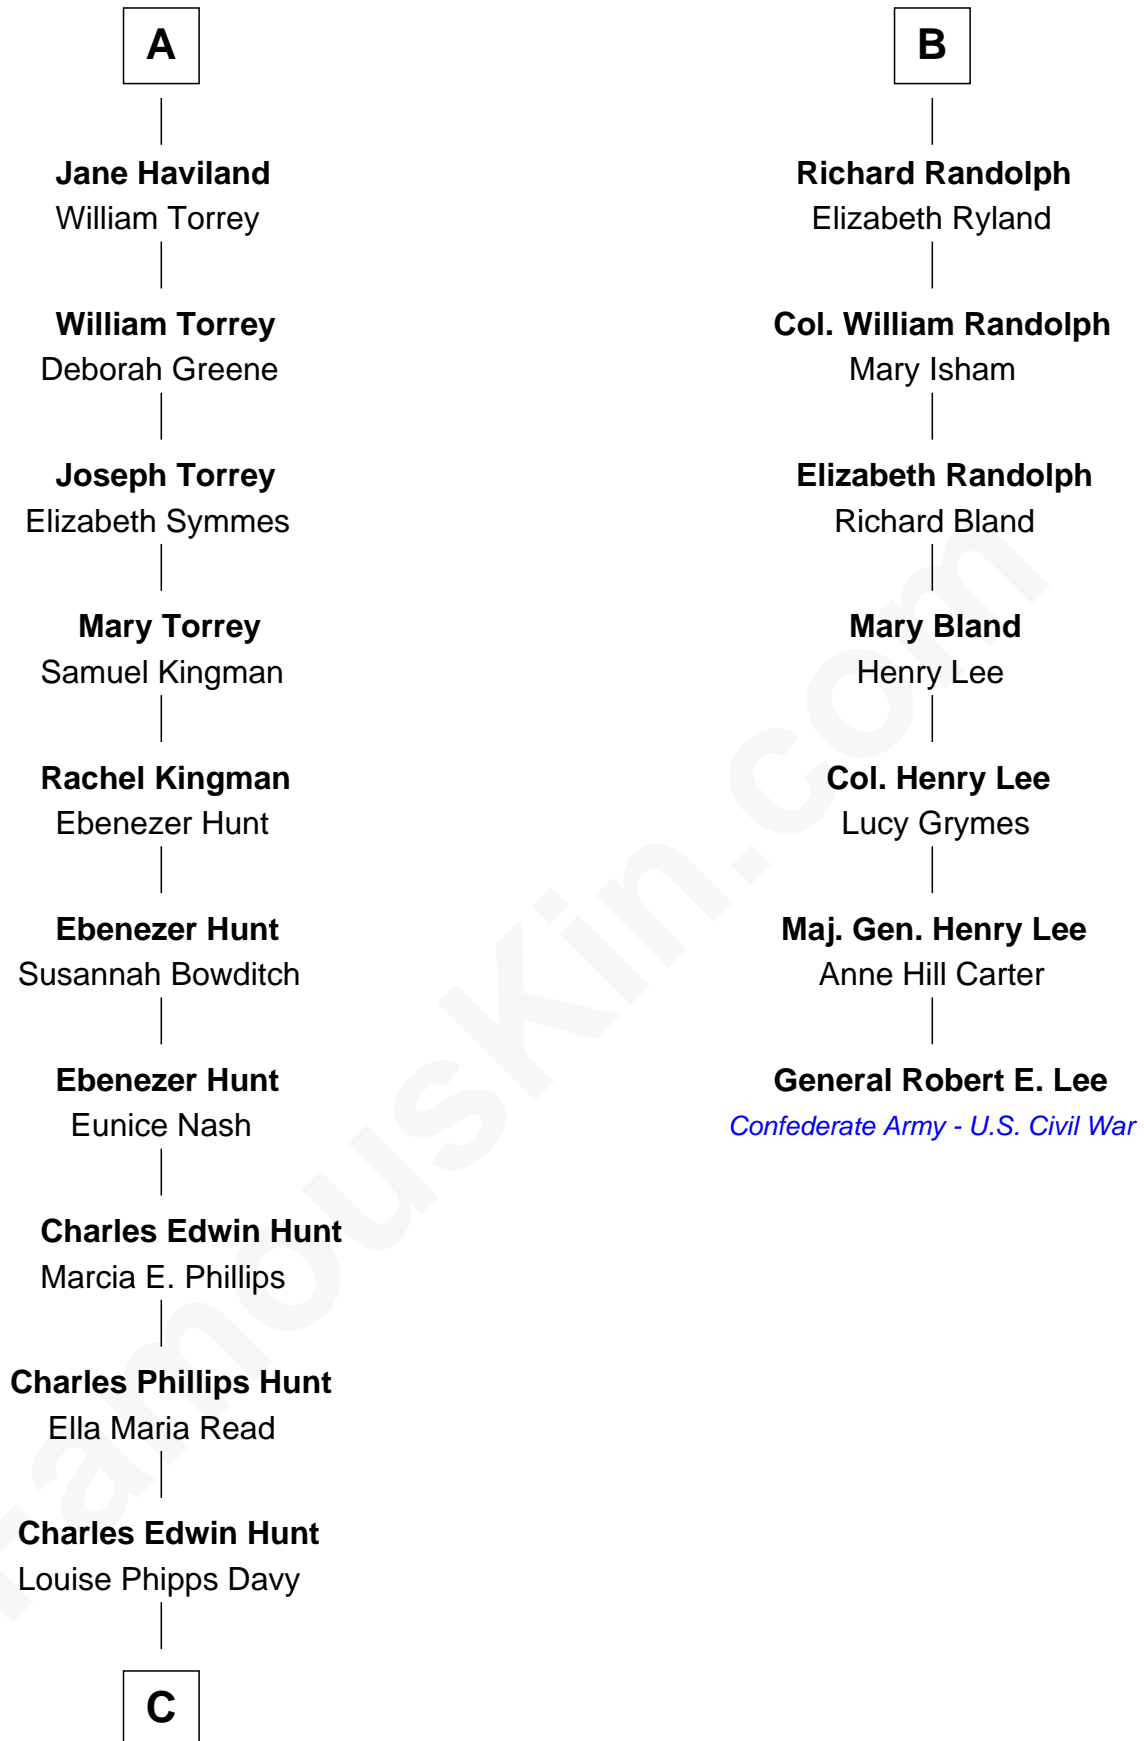

FamousKin.com Relationship Chart of

Linda Hunt

TV and Movie Actress

13th cousin 5 times removed of

General Robert E. Lee

Confederate Army - U.S. Civil War

Sir Ralph Neville

Joan Beaufort

Eleanor Neville

Sir Henry Percy

Katherine Percy

Sir Edmund Grey

Anne Grey

Sir John Grey

Probable

Tacy Grey

Anne Tanfield

Clement Vincent

Elizabeth Vincent

Richard Lane

Dorothy Lane

William Randolph

B

C