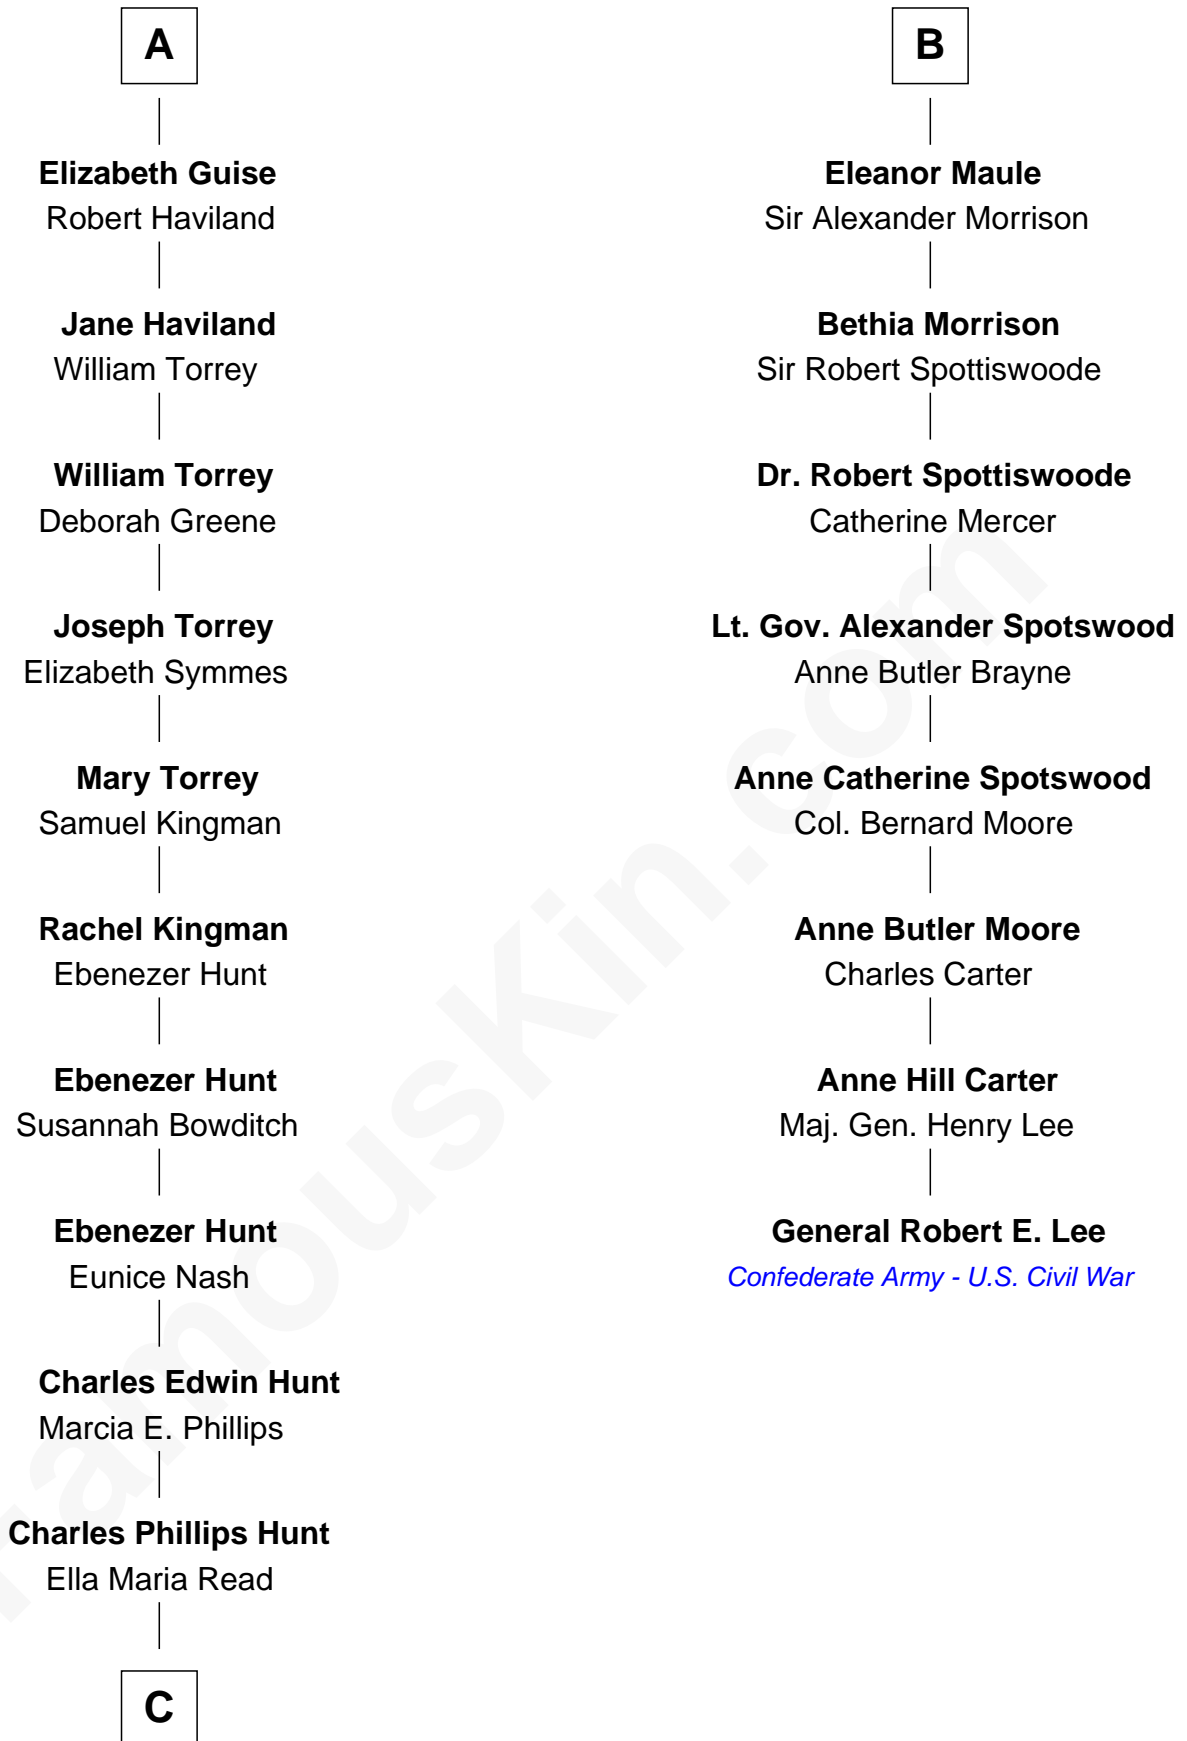

FamousKin.com Relationship Chart of

Linda Hunt

TV and Movie Actress

14th cousin 5 times removed of

General Robert E. Lee

Confederate Army - U.S. Civil War

C

—
Charles Edwin Hunt

Louise Phipps Davy

—
Raymond Davy Hunt

Elsie R. Doying

—
Linda Hunt

TV and Movie Actress

FamousKin.com