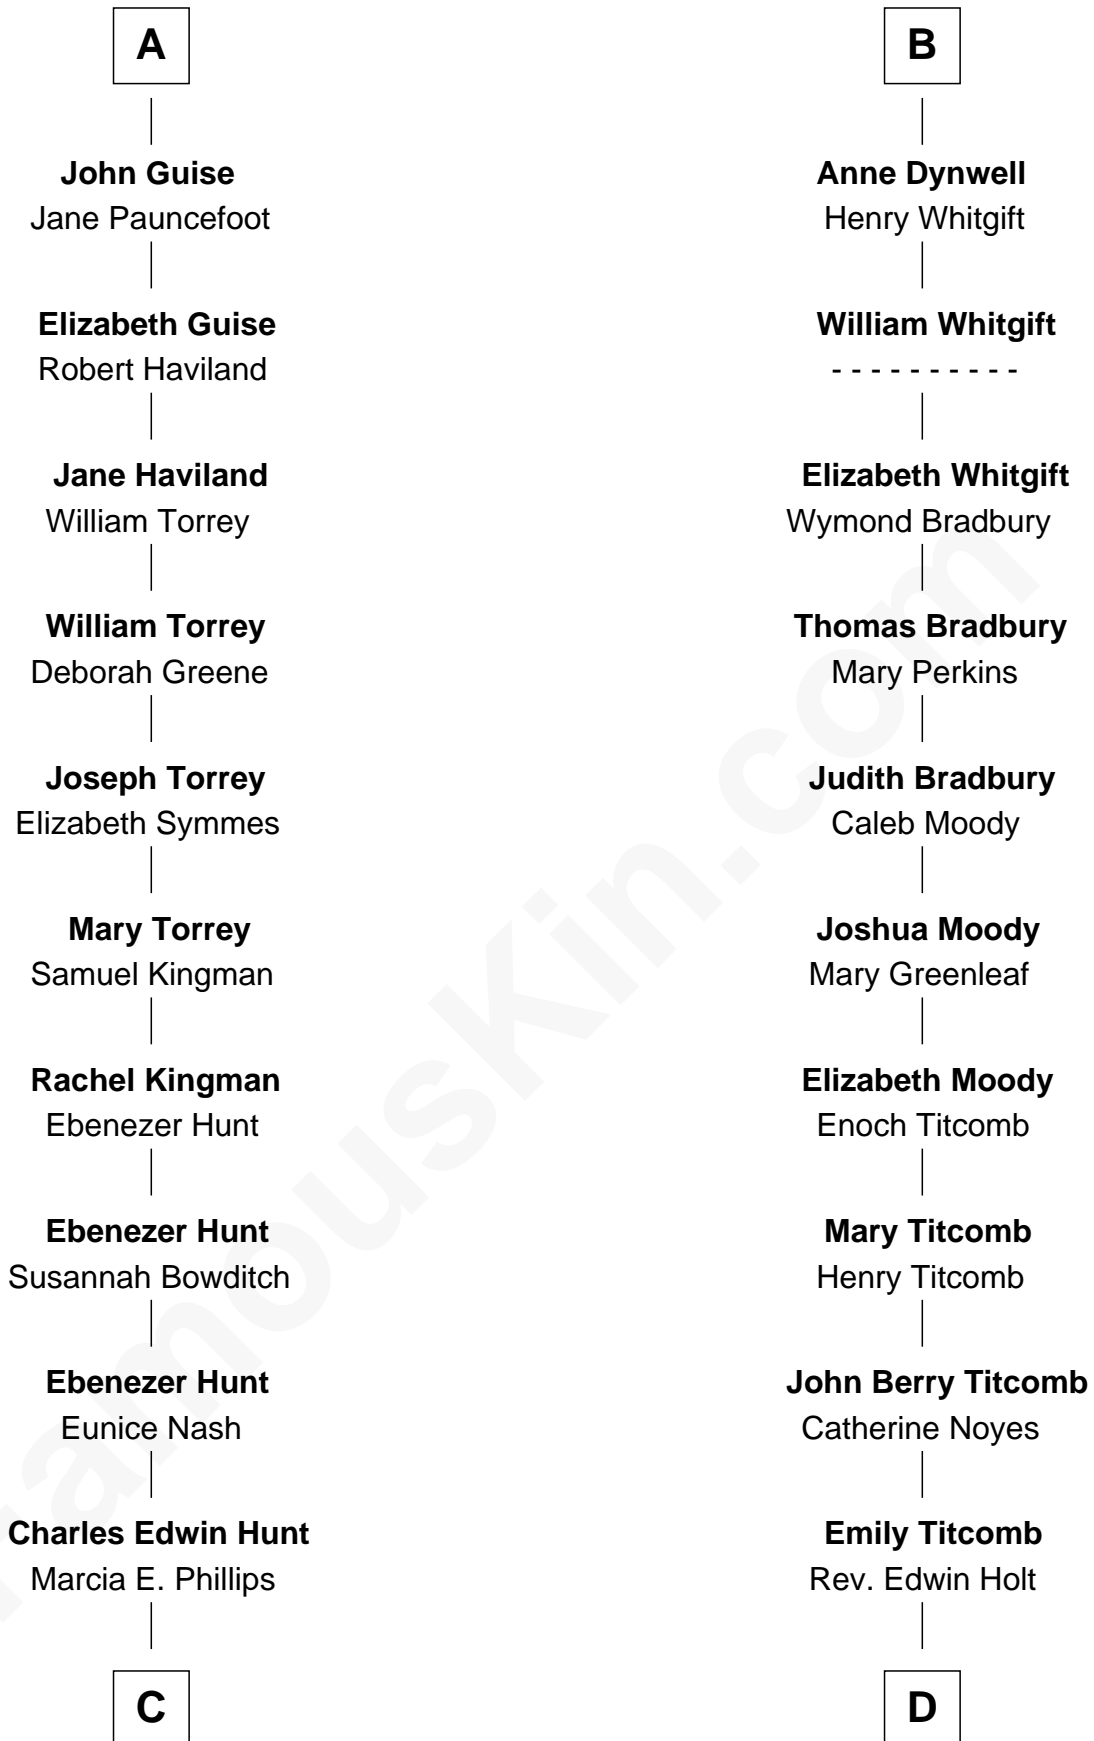

FamousKin.com Relationship Chart of

Linda Hunt

TV and Movie Actress

20th cousin 1 time removed of

Linda Hamilton

TV and Movie Actress

C

Charles Phillips Hunt

Ella Maria Read

Charles Edwin Hunt

Louise Phipps Davy

Raymond Davy Hunt

Elsie R. Doying

Linda Hunt

TV and Movie Actress

D

Stephen P. Holt

Aurelia Morgan Grimes

Taylor Holt

Frances Kyle

Dr. Richard Huckstep Holt

Mildred Alberta Derby

Barbara Kyle Holt

Dr. Carroll Stanford Hamilton