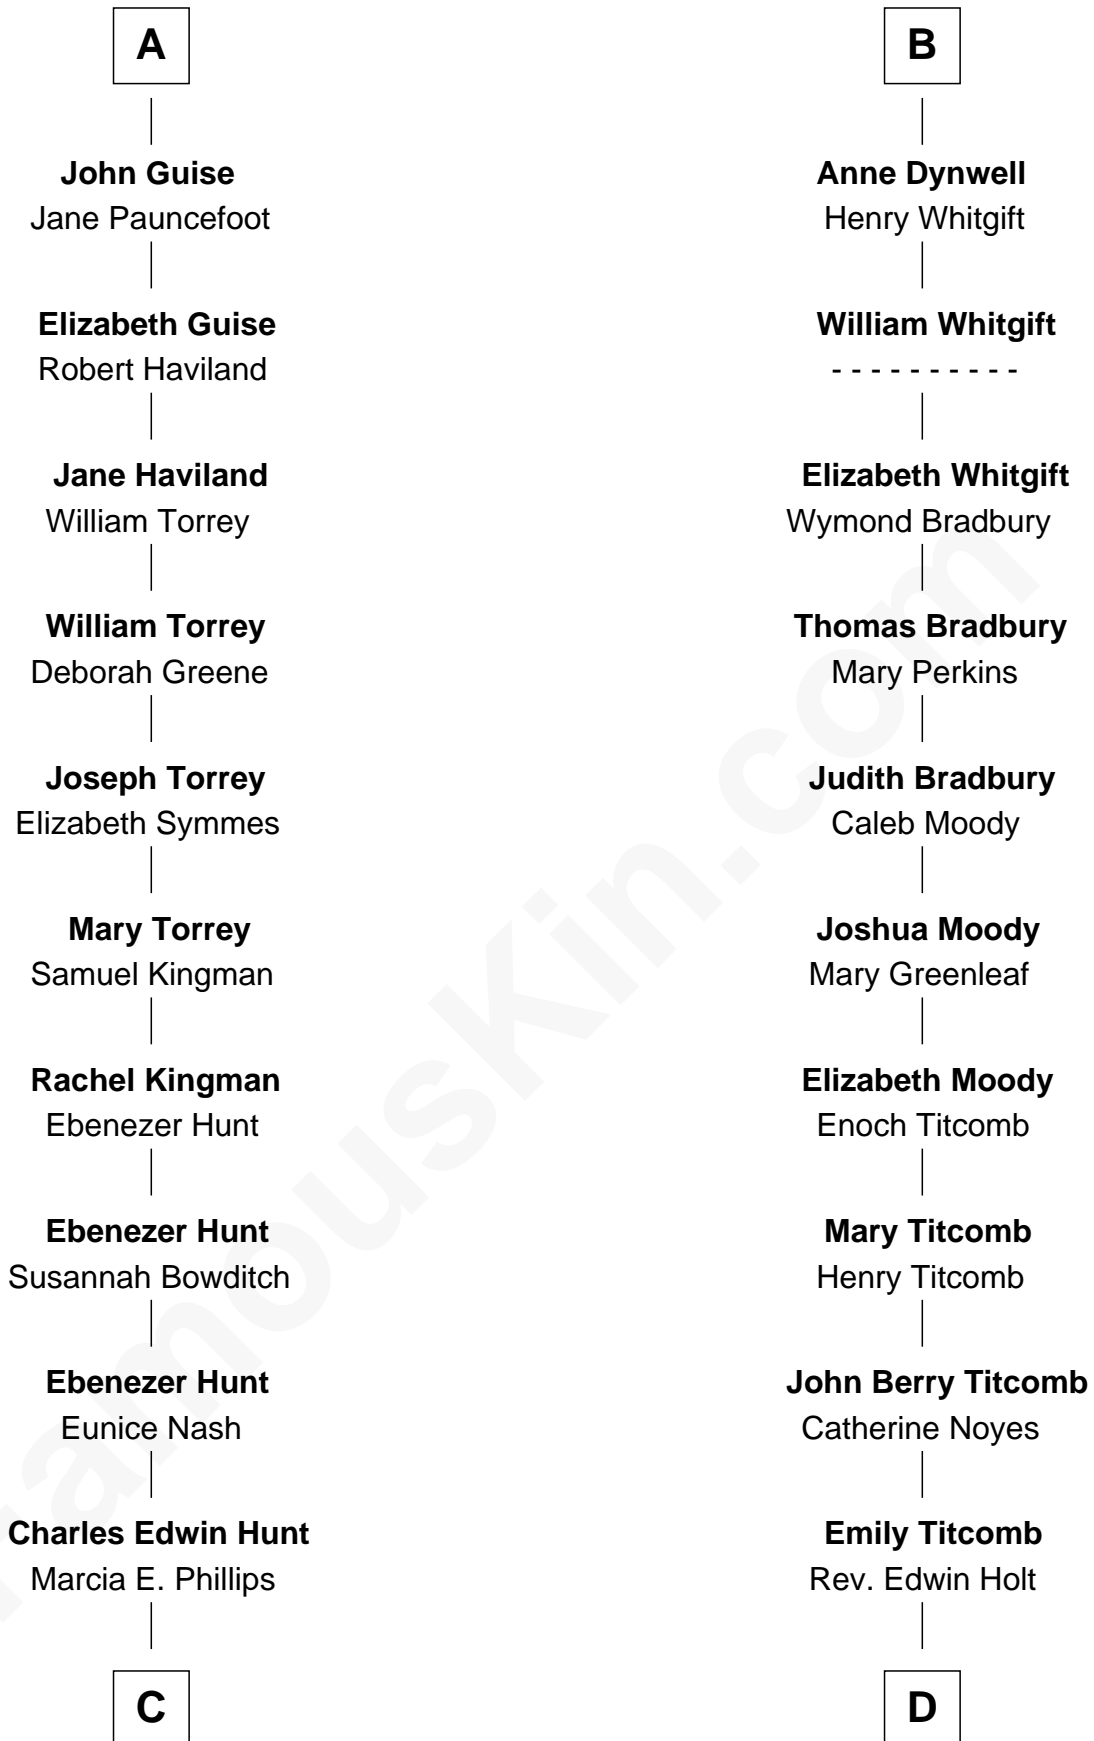

# FamousKin.com Relationship Chart of

**Linda Hunt**

*TV and Movie Actress*

20th cousin 1 time removed of

**Linda Hamilton**

*TV and Movie Actress*

**Sir Henry de Percy**

Idoine de Clifford

**Anne Grey**

Sir John Grey

Probable

**Tacy Grey**

John Guise

**William Guise**

Mary Rotsey

**A**

**Sir Thomas Dymoke**

Margaret de Welles

**Jane Dymoke**

John Fulnetby

**Katherine Fulnetby**

William Dynwell

**B**

**C**

**D**

**Stephen P. Holt**

Aurelia Morgan Grimes

**Taylor Holt**

Frances Kyle

**Dr. Richard Huckstep Holt**

Mildred Alberta Derby

**Barbara Kyle Holt**