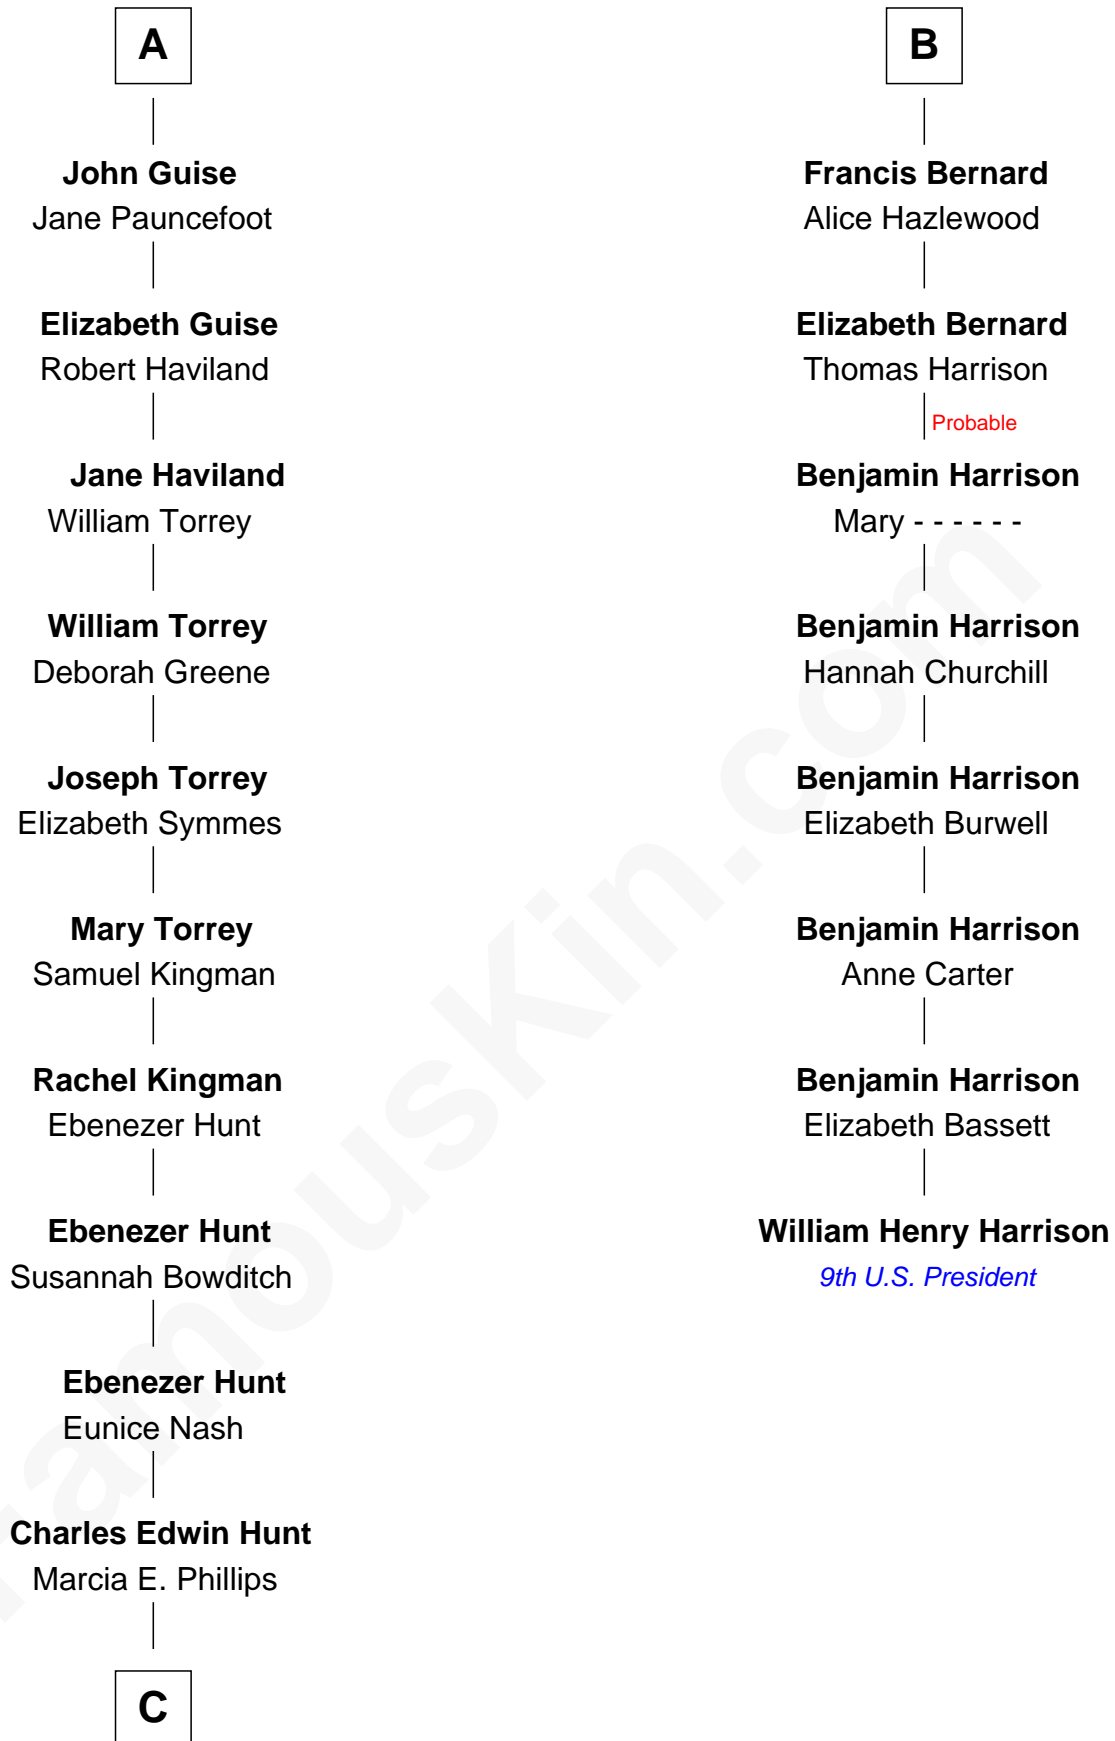

FamousKin.com Relationship Chart of

Linda Hunt

TV and Movie Actress

14th cousin 6 times removed of

William Henry Harrison

9th U.S. President

C

—
Charles Phillips Hunt

Ella Maria Read

—
Charles Edwin Hunt

Louise Phipps Davy

—
Raymond Davy Hunt

Elsie R. Doying

—
Linda Hunt

TV and Movie Actress

FamousKin.com