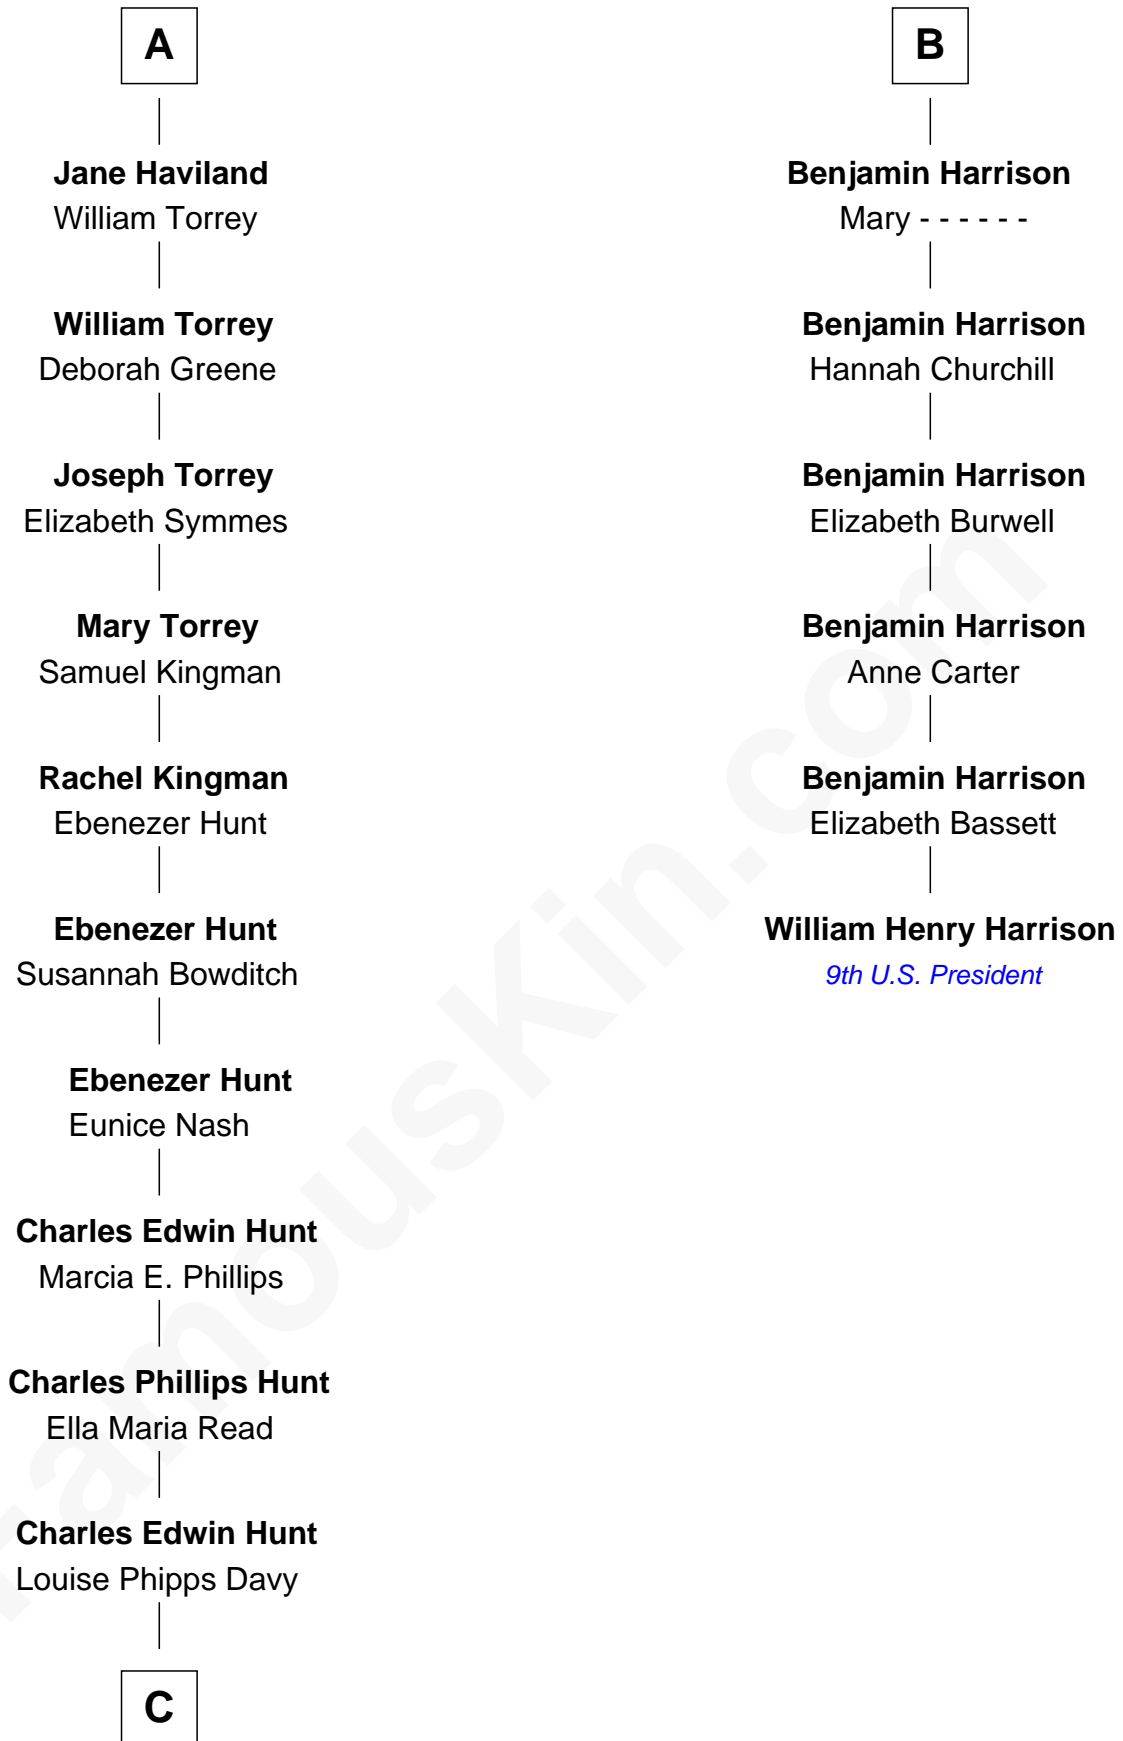

# FamousKin.com Relationship Chart of

**Linda Hunt**

*TV and Movie Actress*

12th cousin 6 times removed of

**William Henry Harrison**

*9th U.S. President*

**C**

—  
**Raymond Davy Hunt**