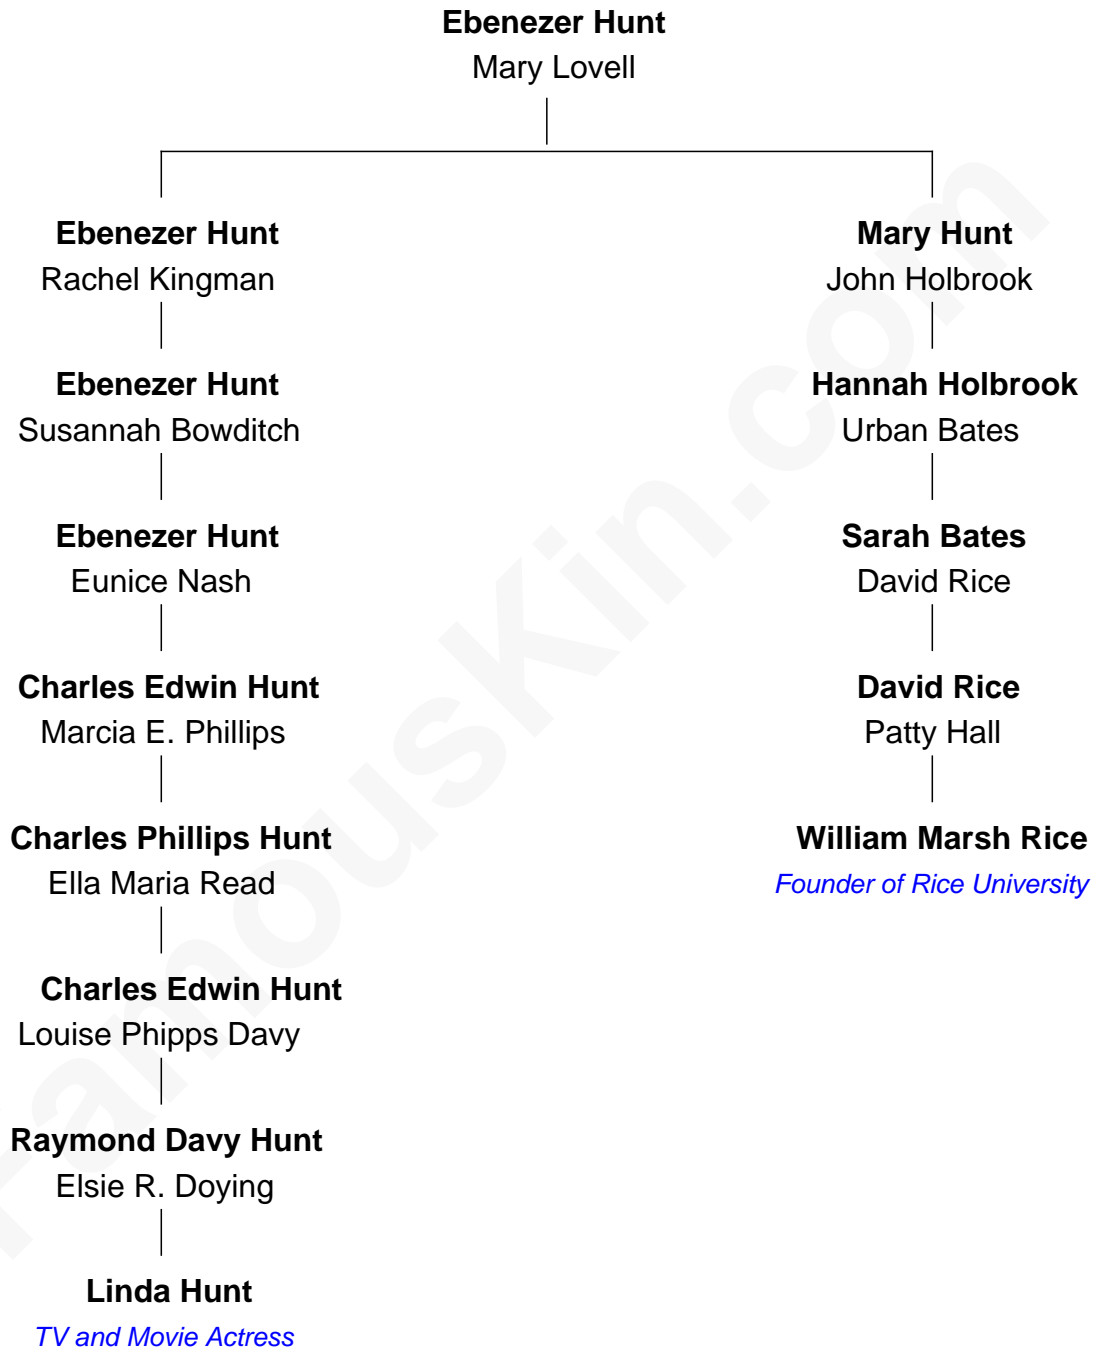

# FamousKin.com Relationship Chart of

**Linda Hunt**

*TV and Movie Actress*

4th cousin 3 times removed of

**William Marsh Rice**

*Founder of Rice University*

Linda Hunt photo by [RedCarpetReport](#) (CC BY-SA 2.0)