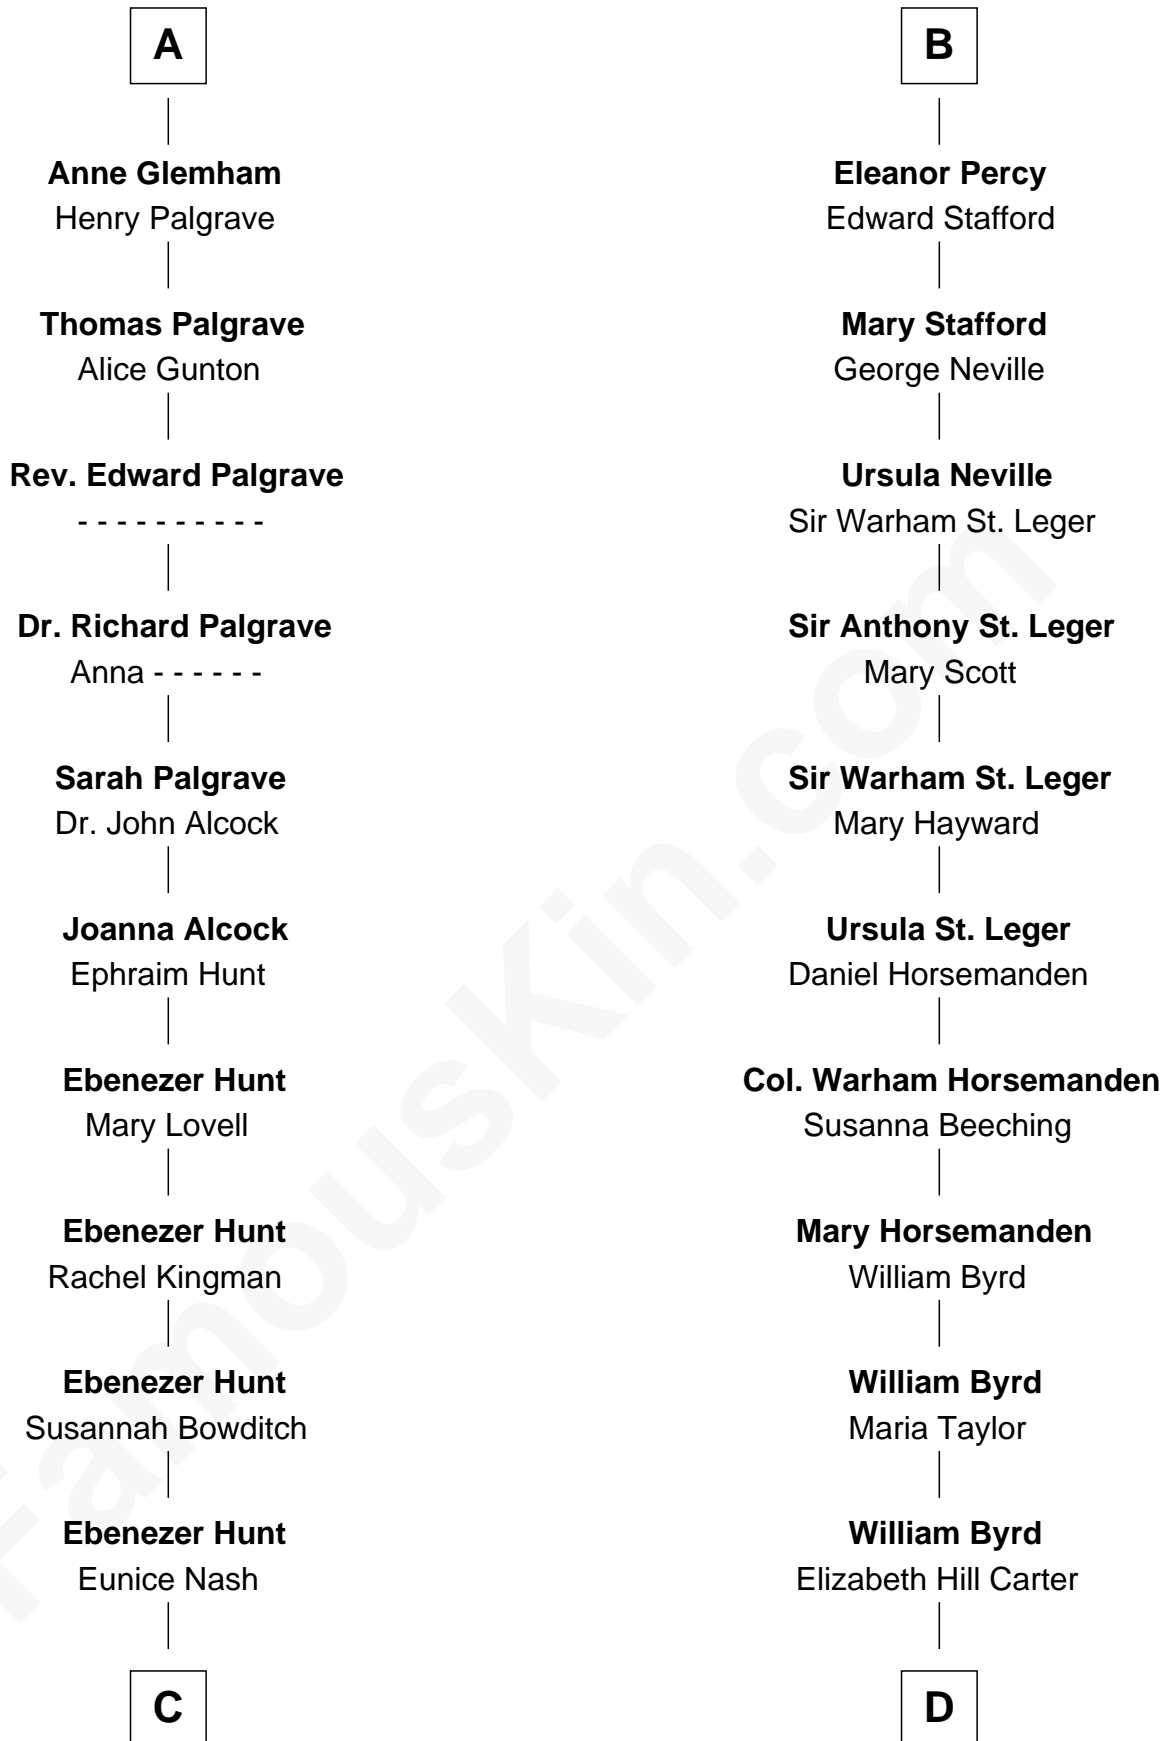

FamousKin.com Relationship Chart of

Linda Hunt

TV and Movie Actress

21st cousin of

Harry F. Byrd

50th Governor of Virginia

Edmund Plantagenet

Blanche of Artois

C

Charles Edwin Hunt

Marcia E. Phillips

Charles Phillips Hunt

Ella Maria Read

Charles Edwin Hunt

Louise Phipps Davy

Raymond Davy Hunt