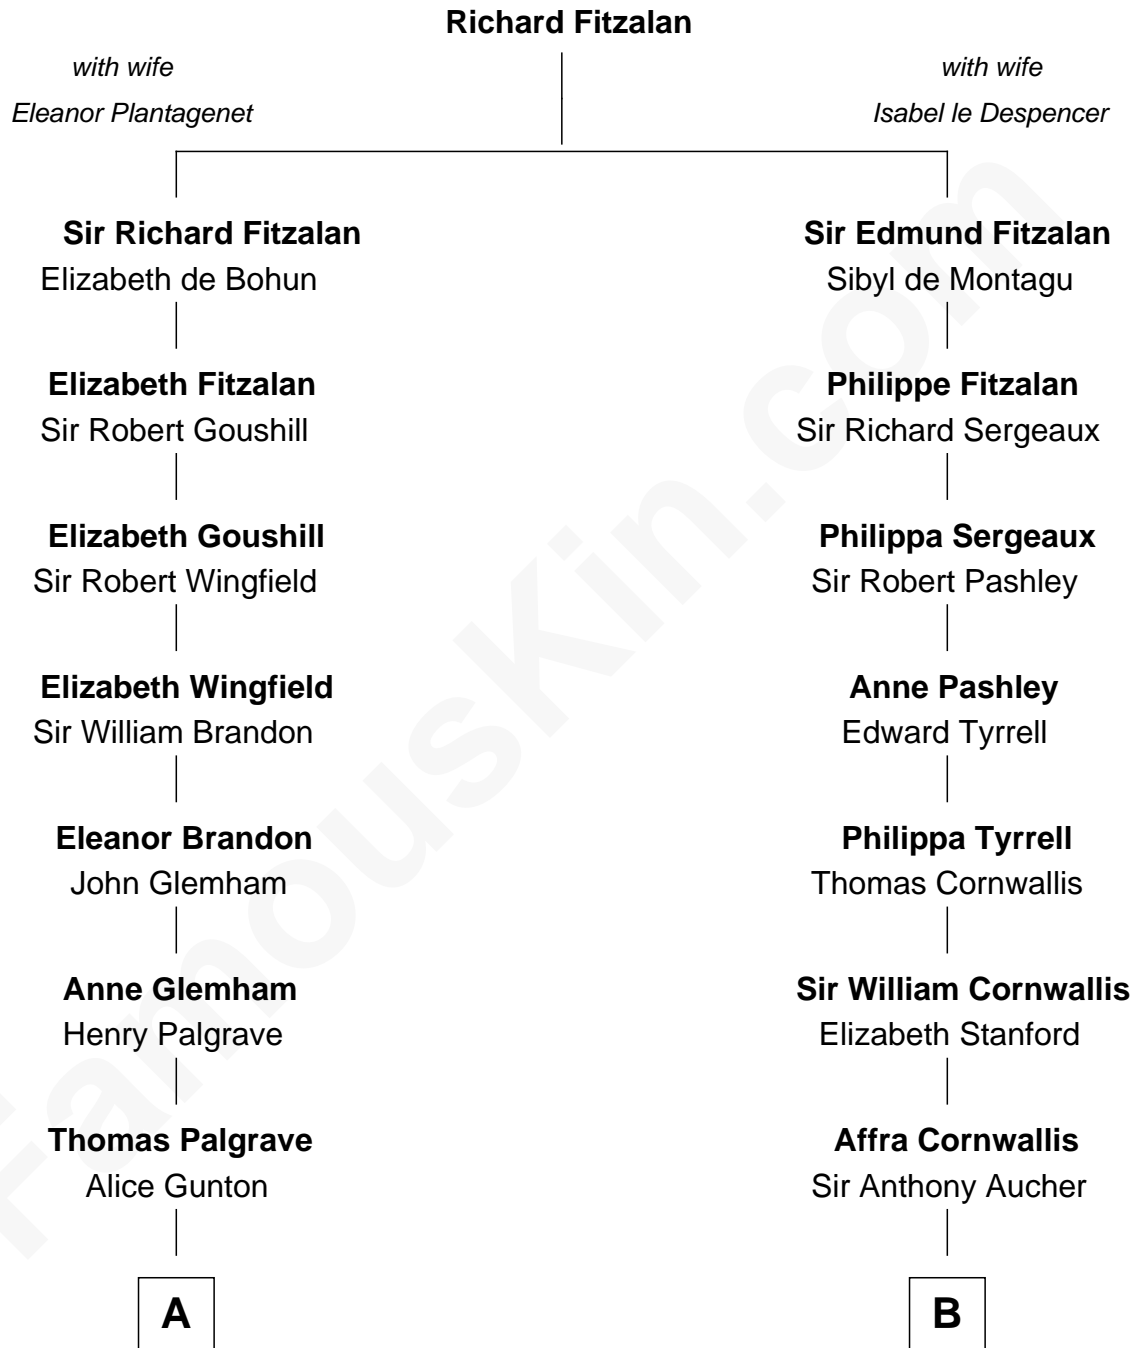

FamousKin.com Relationship Chart of

Linda Hunt

TV and Movie Actress

19th cousin 2 times removed of

Harry F. Byrd

50th Governor of Virginia

C

Charles Edwin Hunt

Louise Phipps Davy

Raymond Davy Hunt

Elsie R. Doying

Linda Hunt

TV and Movie Actress

D

Eliza Bolling West

Dr. Joel Walker Flood