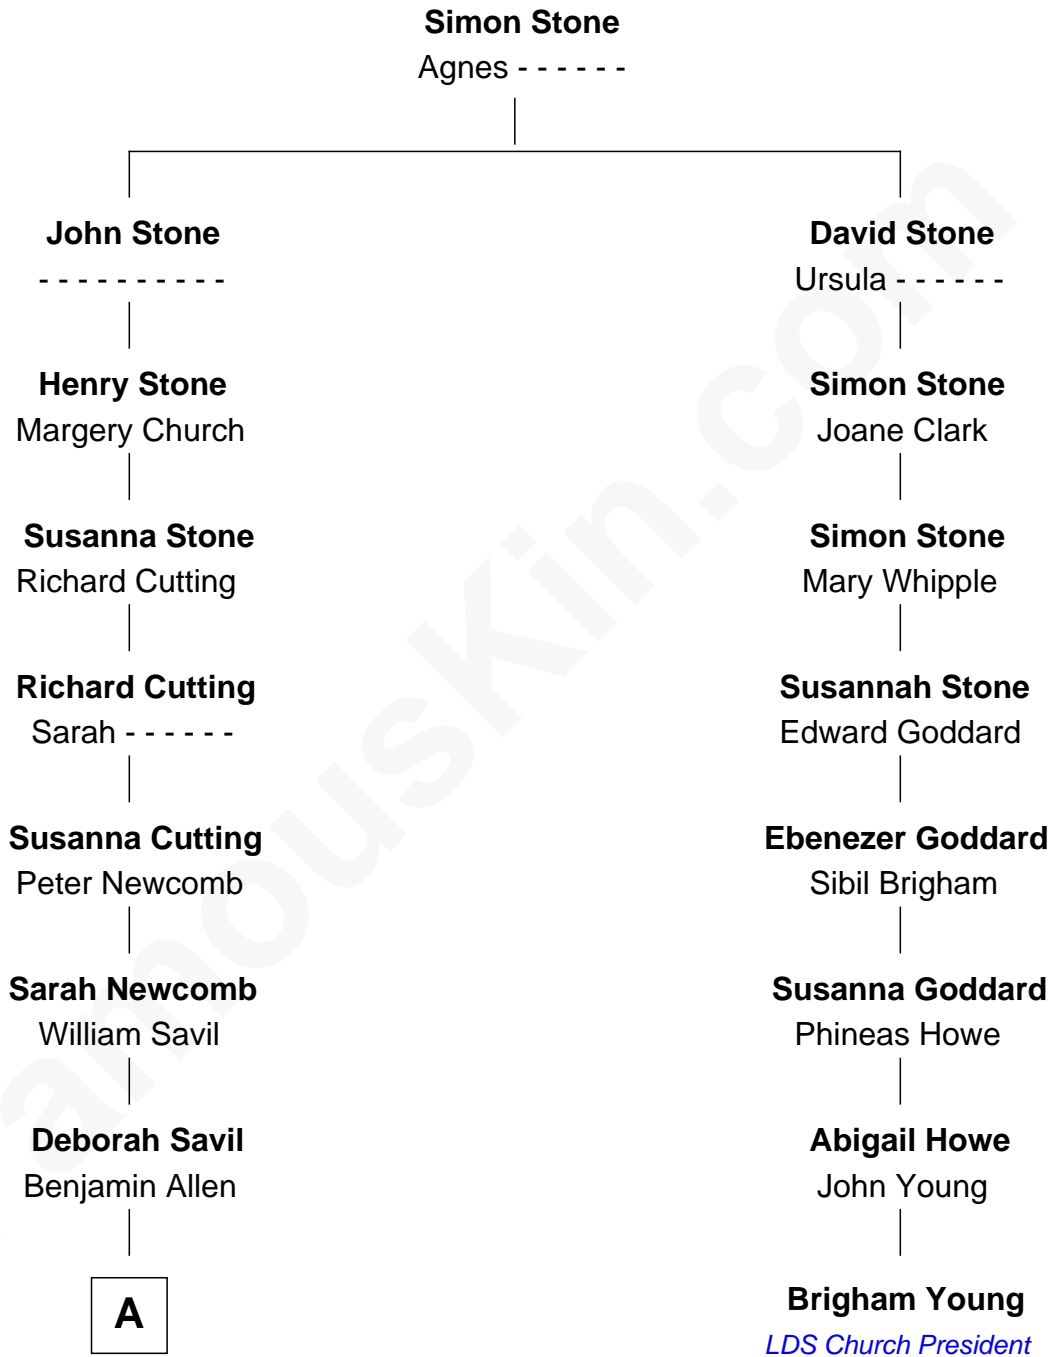

FamousKin.com Relationship Chart of

Linda Hunt

TV and Movie Actress

7th cousin 7 times removed of

Brigham Young

2nd President of the Mormon Church

A

—
Susannah Allen
William Bowditch

—
Susannah Bowditch
Ebenezer Hunt

—
Ebenezer Hunt
Eunice Nash

—
Charles Edwin Hunt
Marcia E. Phillips

—
Charles Phillips Hunt
Ella Maria Read

—
Charles Edwin Hunt
Louise Phipps Davy

—
Raymond Davy Hunt
Elsie R. Doying

—
Linda Hunt
TV and Movie Actress