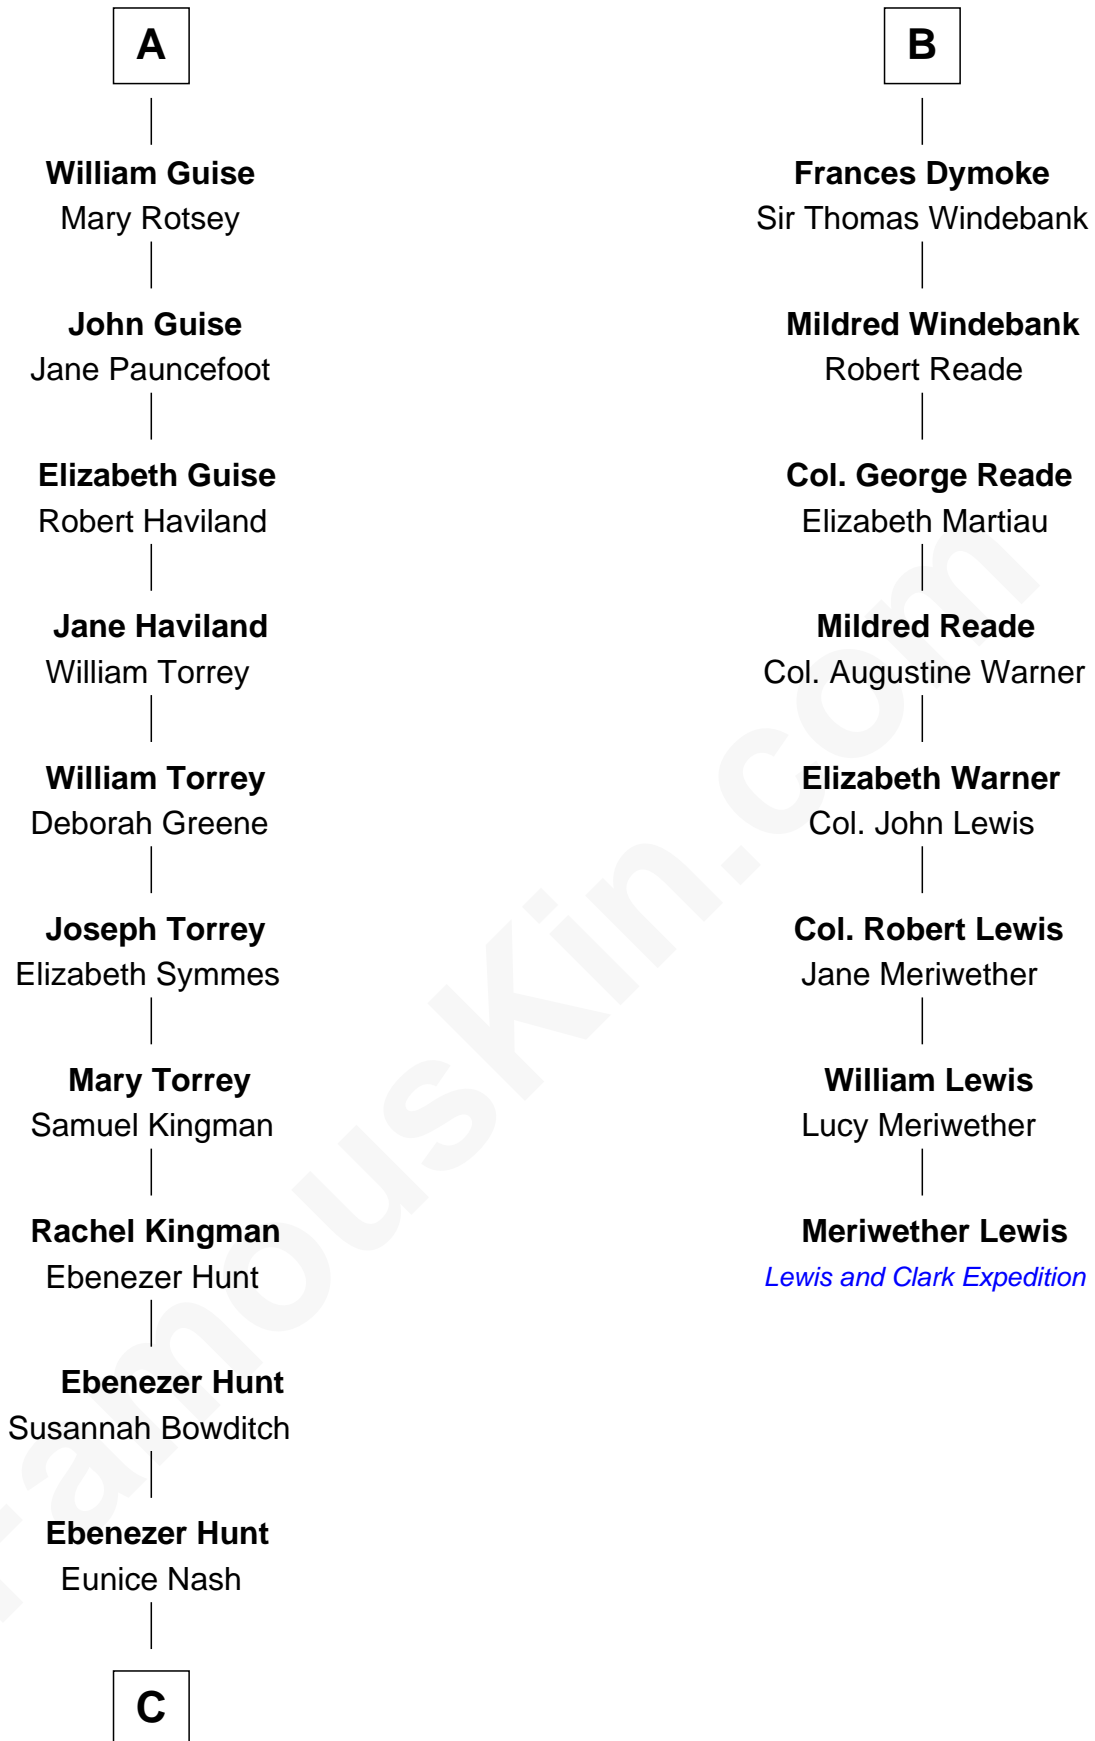

FamousKin.com Relationship Chart of

Linda Hunt

TV and Movie Actress

14th cousin 7 times removed of

Meriwether Lewis

Lewis and Clark Expedition

Sir Maurice de Berkeley

Eve la Zouche

Katherine de Clyvedon

Sir John Berkeley

Elizabeth Betteshorne

Eleanor Berkeley

Sir Richard Poynings

Eleanor Poynings

Sir Henry Percy

Margaret Percy

Sir William Gascoigne

Elizabeth Gascoigne

Sir George Talboys

Anne Talboys

Sir Edward Dymoke

B

C

—
Charles Edwin Hunt