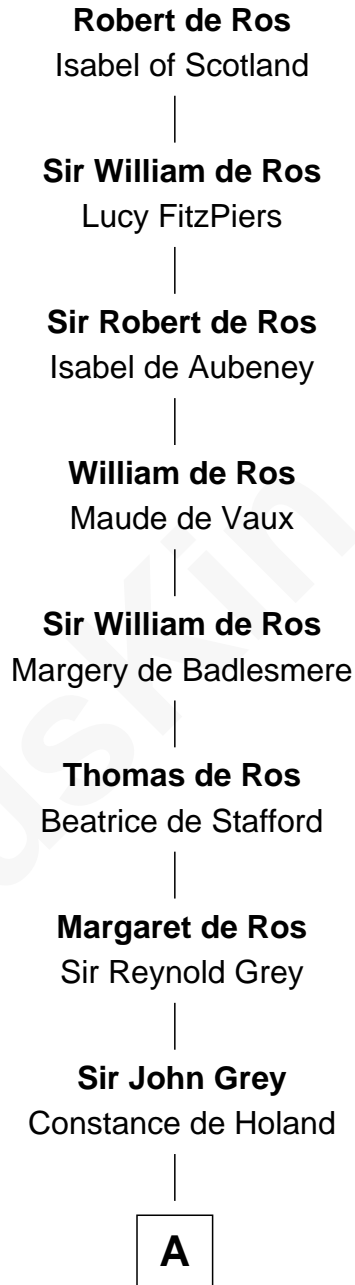

# FamousKin.com Relationship Chart of

**Linda Hunt**

*TV and Movie Actress*

23rd Great-granddaughter of

**Robert de Ros**

*Magna Carta Surety*

**A**

**Sir Edmund Grey**

Katherine Percy

**Anne Grey**

Sir John Grey

Probable

**Tacy Grey**

John Guise

**William Guise**

Mary Rotsey

**John Guise**

Jane Pouncefoot

**Elizabeth Guise**

Robert Haviland

**Jane Haviland**

William Torrey

**William Torrey**

Deborah Greene

**Joseph Torrey**

Elizabeth Symmes

**Mary Torrey**

Samuel Kingman

**B**

**B**

**Rachel Kingman**

Ebenezer Hunt