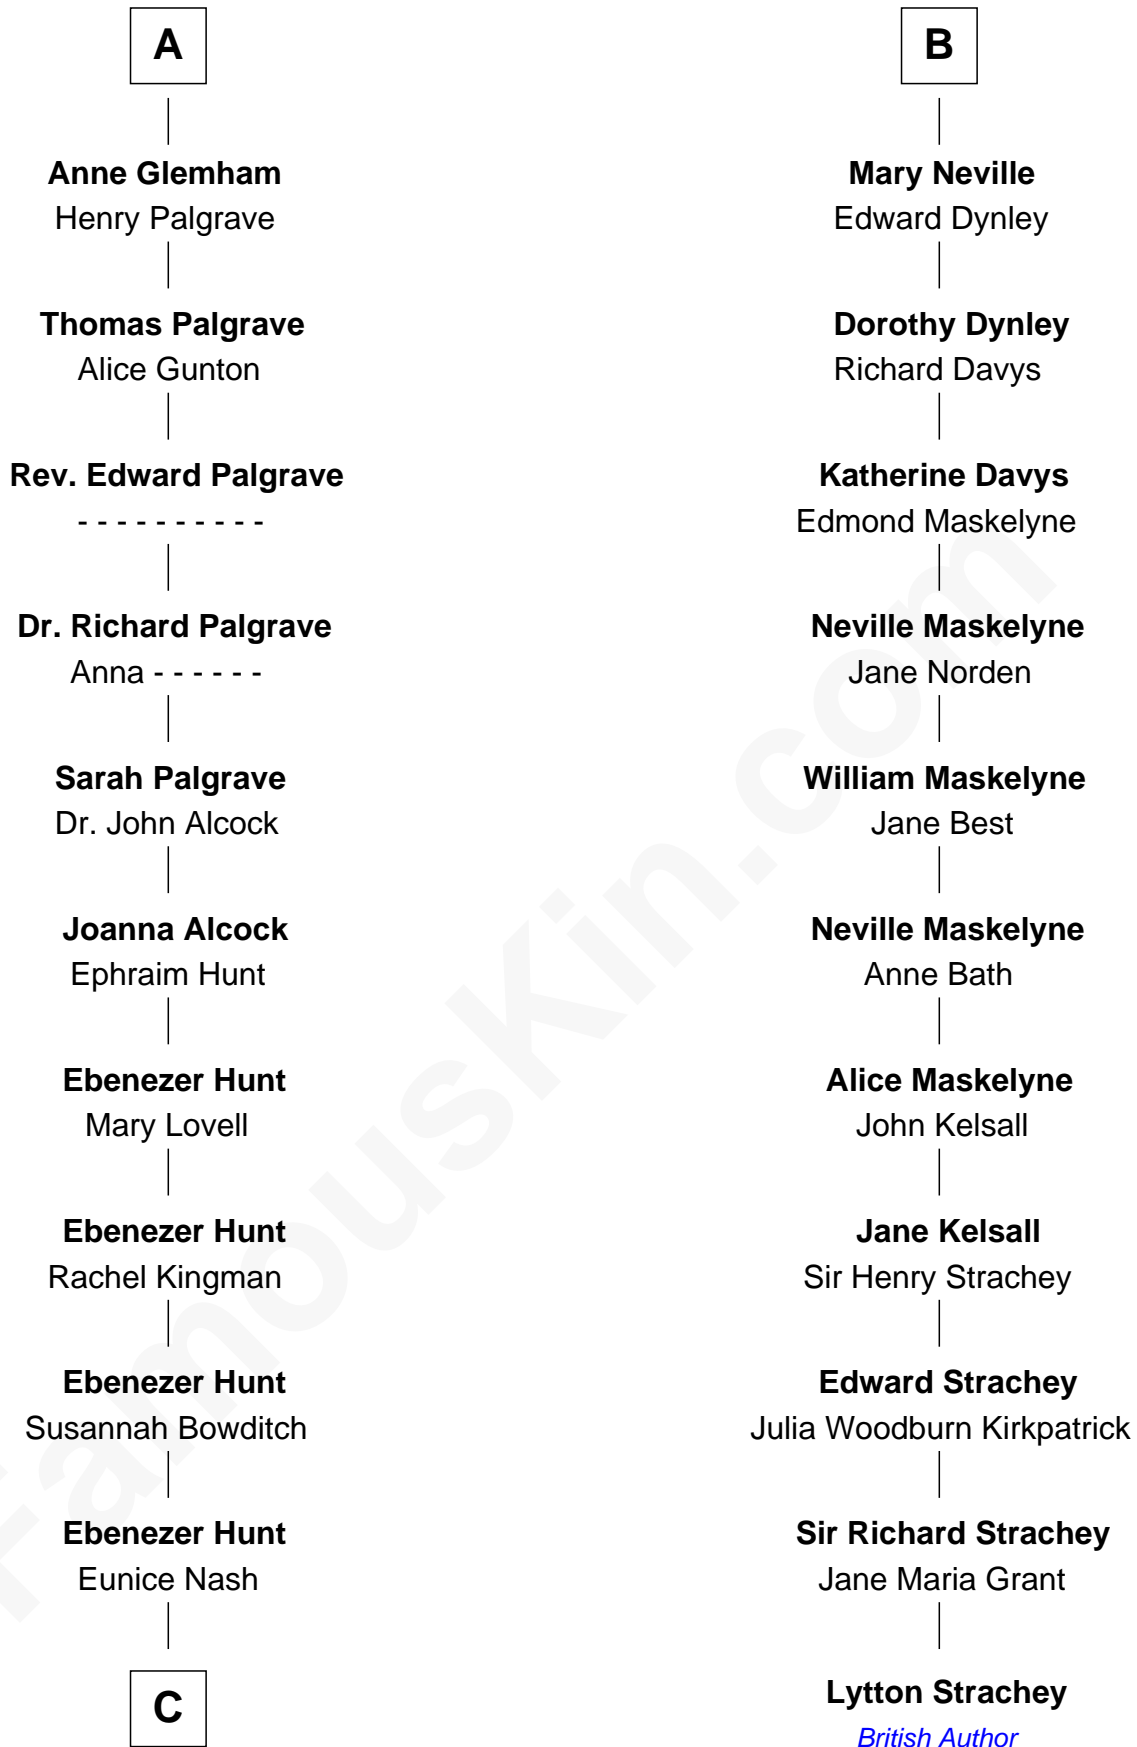

FamousKin.com

Relationship Chart of

Linda Hunt

TV and Movie Actress

17th cousin 4 times removed of

Lytton Strachey

Author and Co-Founder of Bloomsbury Group

Eleanor of Castile
Edward I, King of England

C

Charles Edwin Hunt

Marcia E. Phillips

Charles Phillips Hunt

Ella Maria Read

Charles Edwin Hunt

Louise Phipps Davy

Raymond Davy Hunt