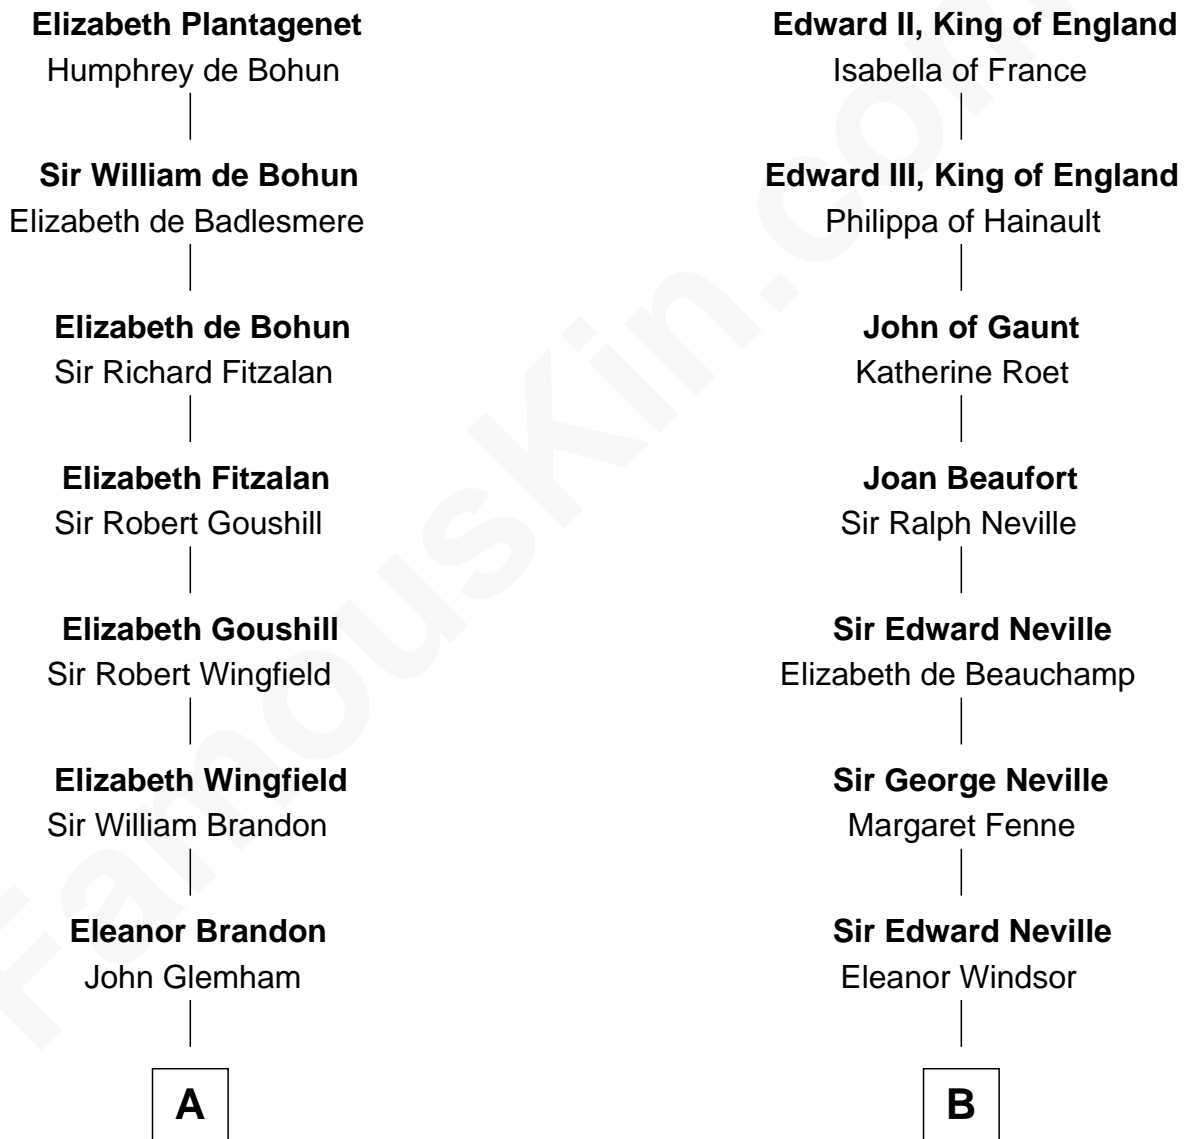

FamousKin.com

Relationship Chart of

Linda Hunt

TV and Movie Actress

17th cousin 4 times removed of

Lytton Strachey

Author and Co-Founder of Bloomsbury Group

Eleanor of Castile
Edward I, King of England

C

Charles Edwin Hunt

Marcia E. Phillips

Charles Phillips Hunt

Ella Maria Read

Charles Edwin Hunt

Louise Phipps Davy

Raymond Davy Hunt