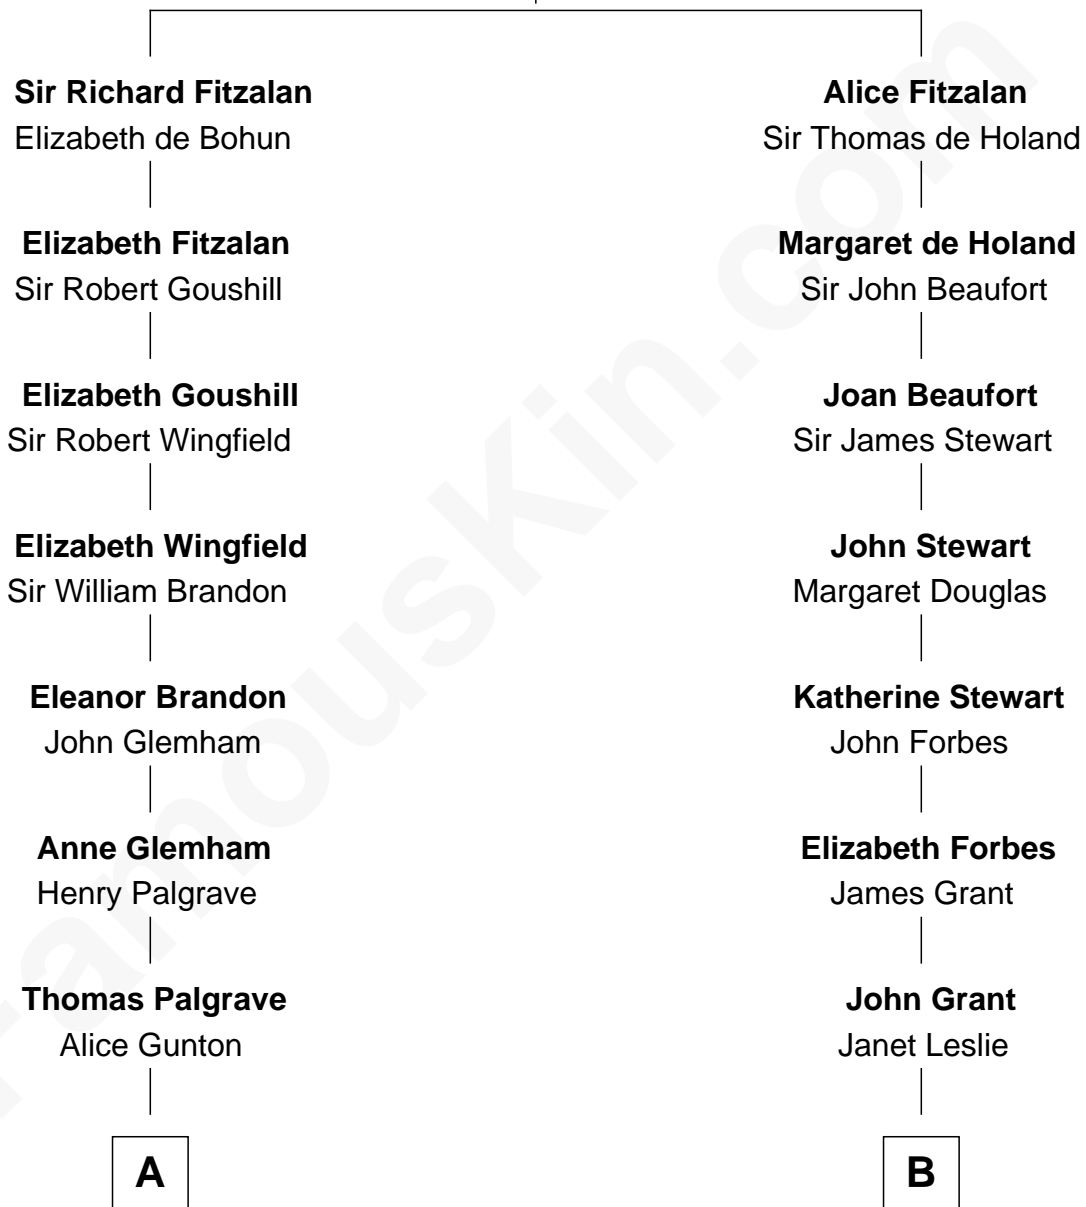

FamousKin.com Relationship Chart of

Linda Hunt

TV and Movie Actress

16th cousin 3 times removed of

Lytton Strachey

Author and Co-Founder of Bloomsbury Group

Richard Fitzalan
Eleanor Plantagenet

C