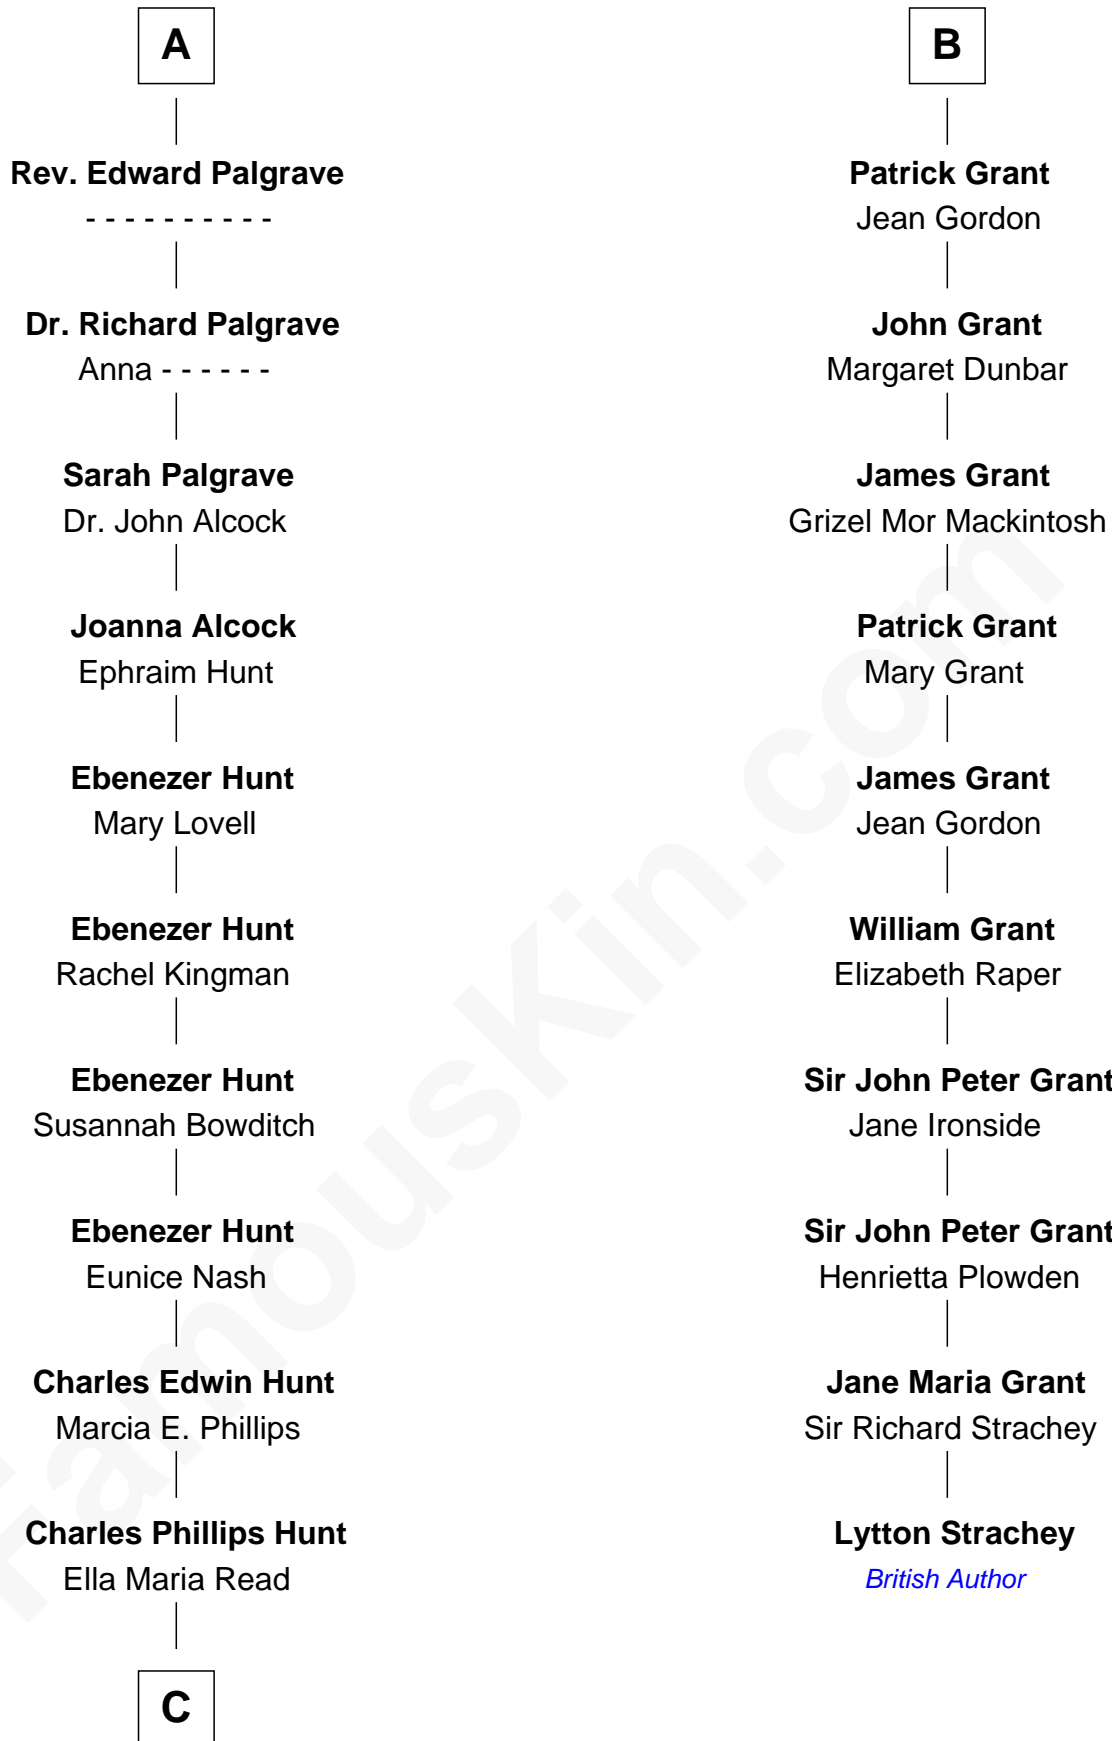

FamousKin.com Relationship Chart of

Linda Hunt

TV and Movie Actress

16th cousin 3 times removed of

Lytton Strachey

Author and Co-Founder of Bloomsbury Group

Richard Fitzalan
Eleanor Plantagenet

C