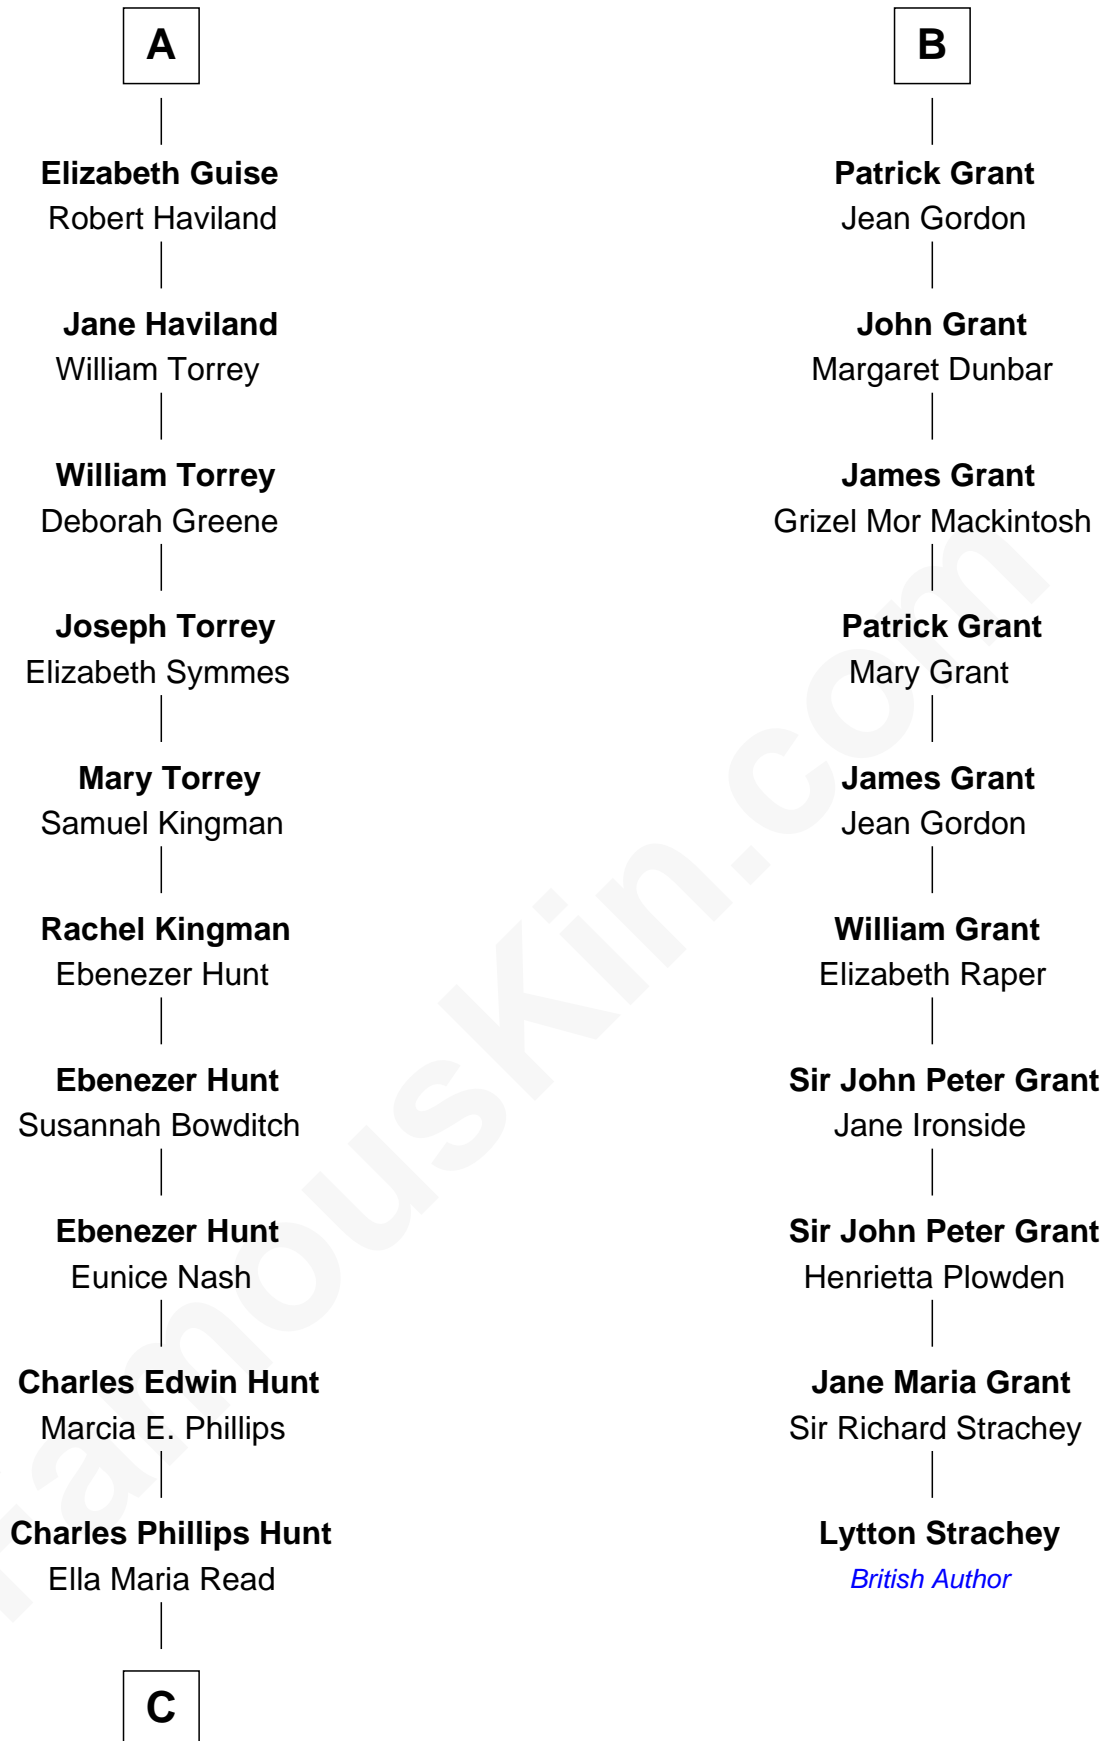

FamousKin.com Relationship Chart of

Linda Hunt

TV and Movie Actress

16th cousin 3 times removed of

Lytton Strachey

Author and Co-Founder of Bloomsbury Group

C

Charles Edwin Hunt