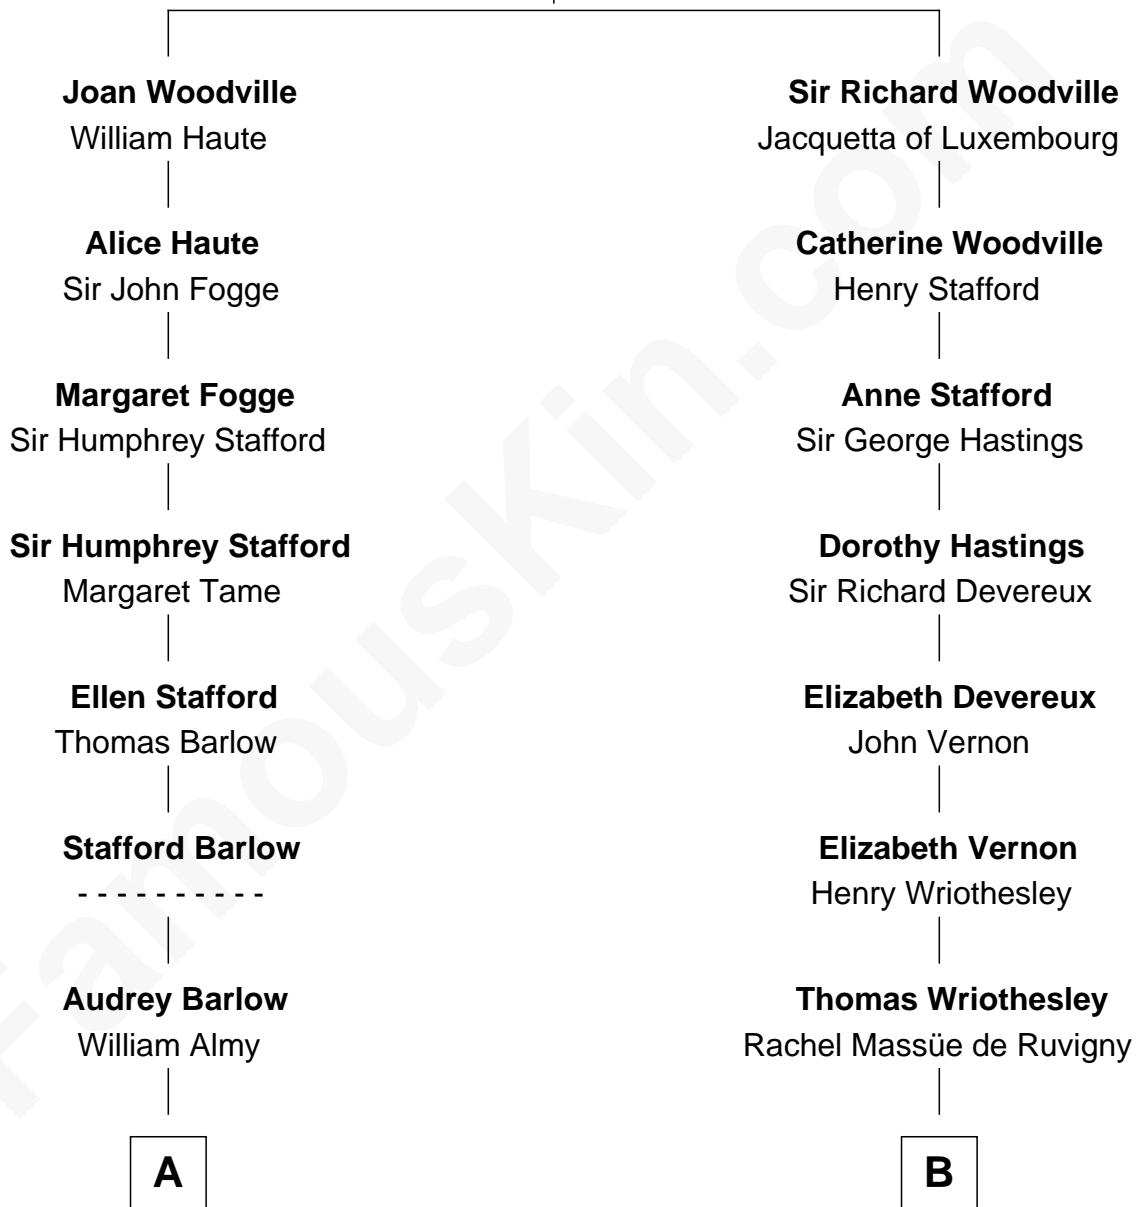

FamousKin.com Relationship Chart of

Linda Hunt

TV and Movie Actress

17th cousin 1 time removed of

Sarah Ferguson

Duchess of York

Richard Woodville

Joan Bedlisgate

C

—
Raymond Davy Hunt

Elsie R. Doying

—
Linda Hunt

TV and Movie Actress

FamousKin.com