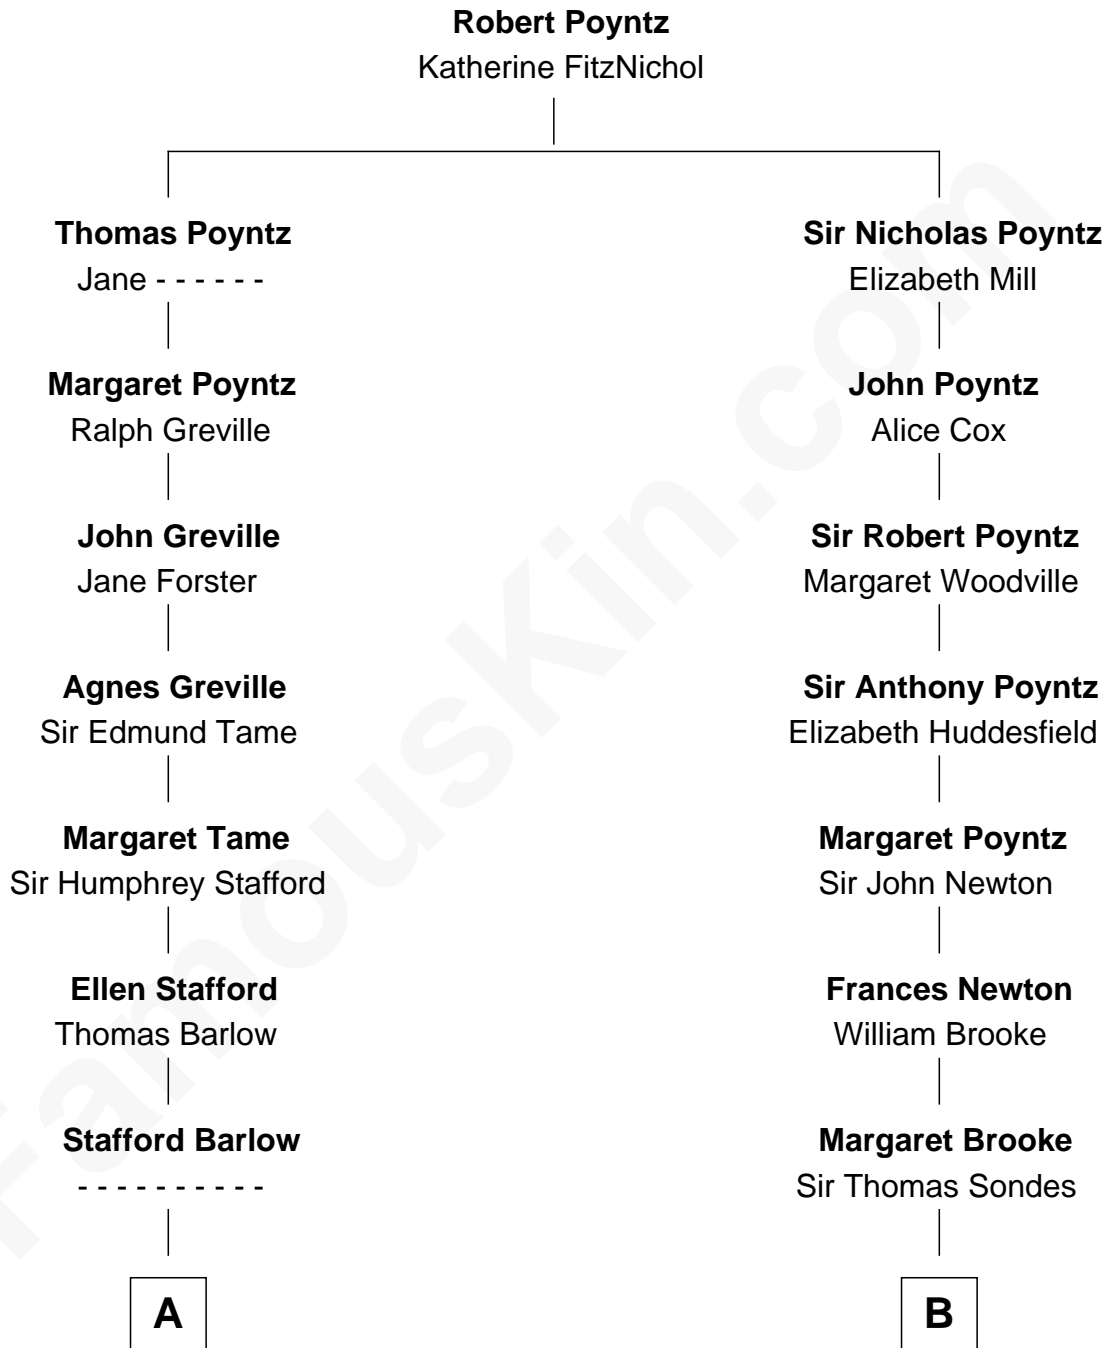

FamousKin.com Relationship Chart of

Linda Hunt

TV and Movie Actress

19th cousin 1 time removed of

Sarah Ferguson

Duchess of York

C

Charles Edwin Hunt