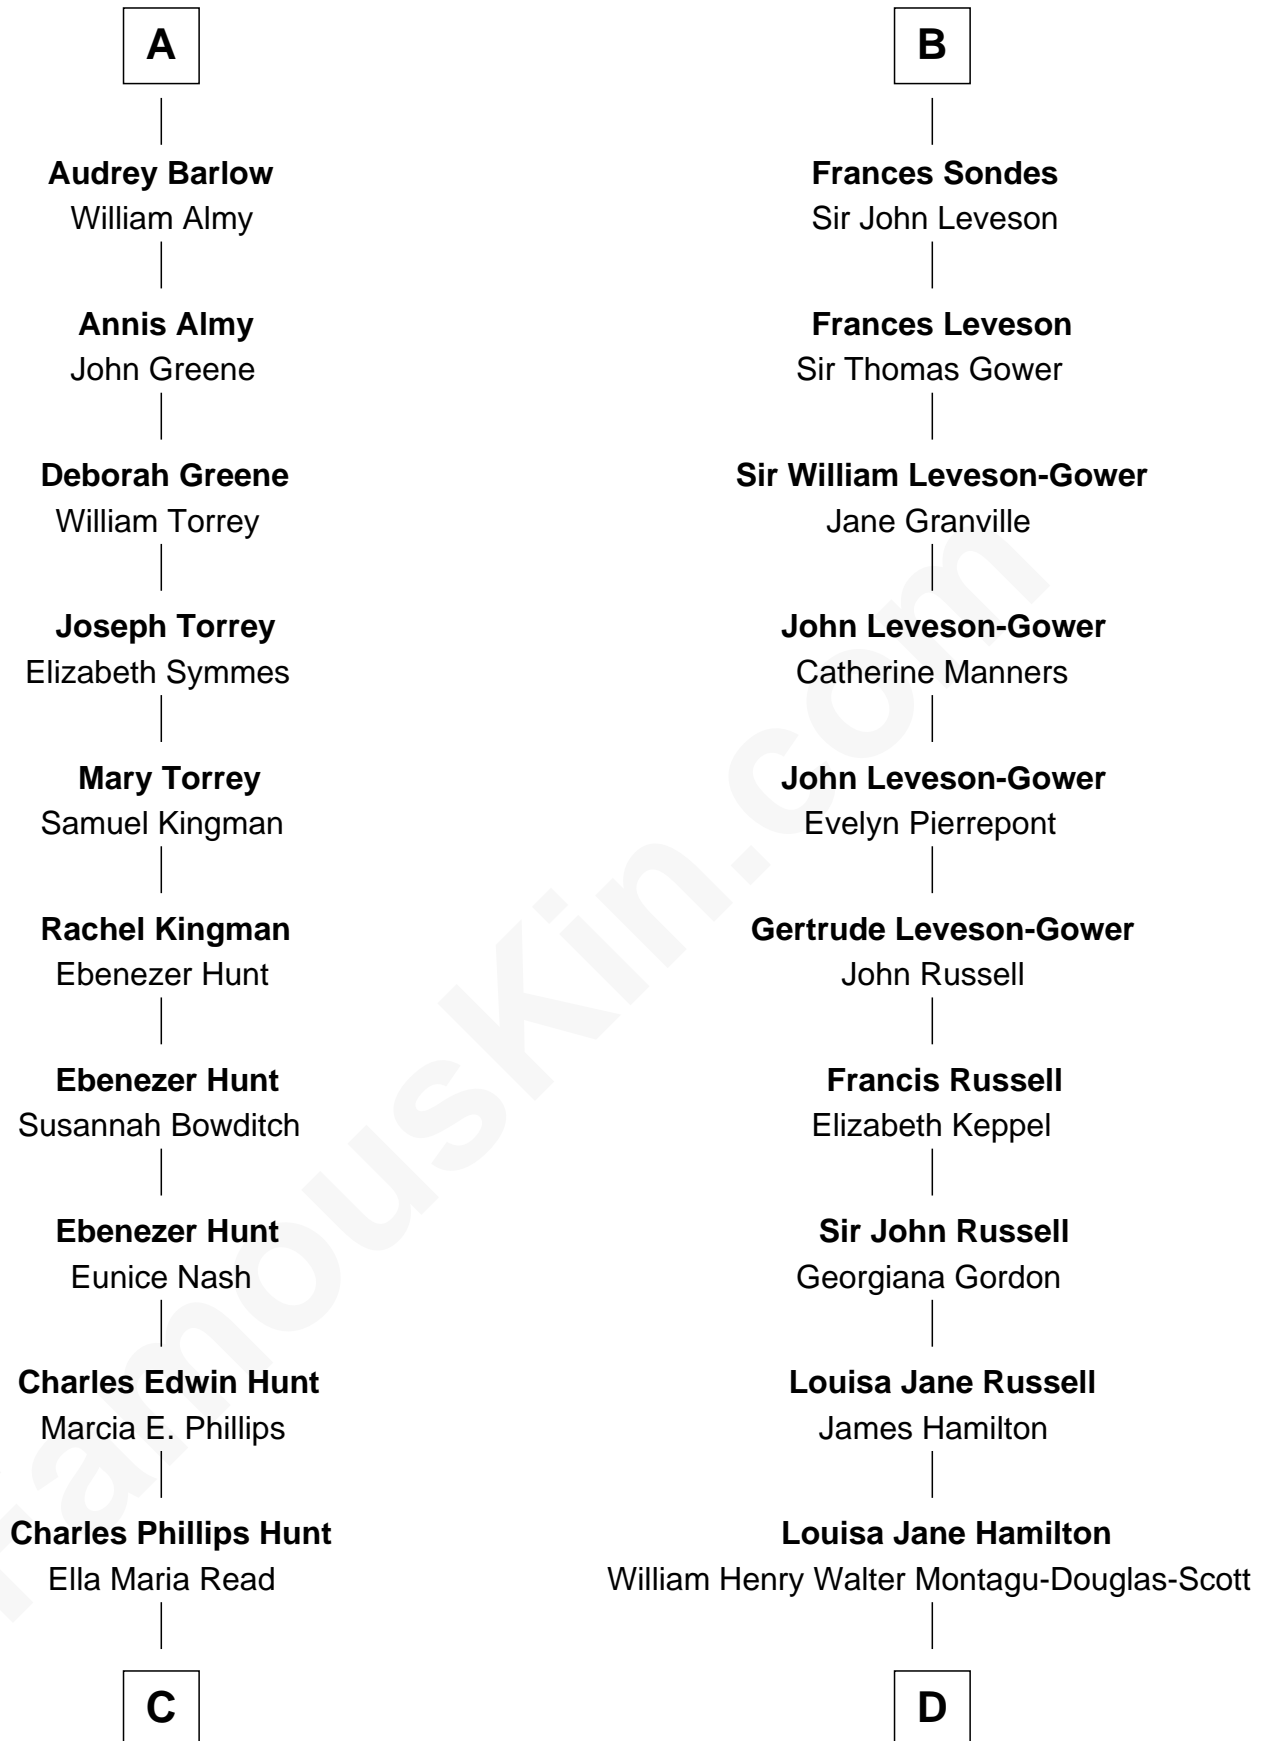

FamousKin.com Relationship Chart of

Linda Hunt

TV and Movie Actress

19th cousin 1 time removed of

Sarah Ferguson

Duchess of York

C

Charles Edwin Hunt