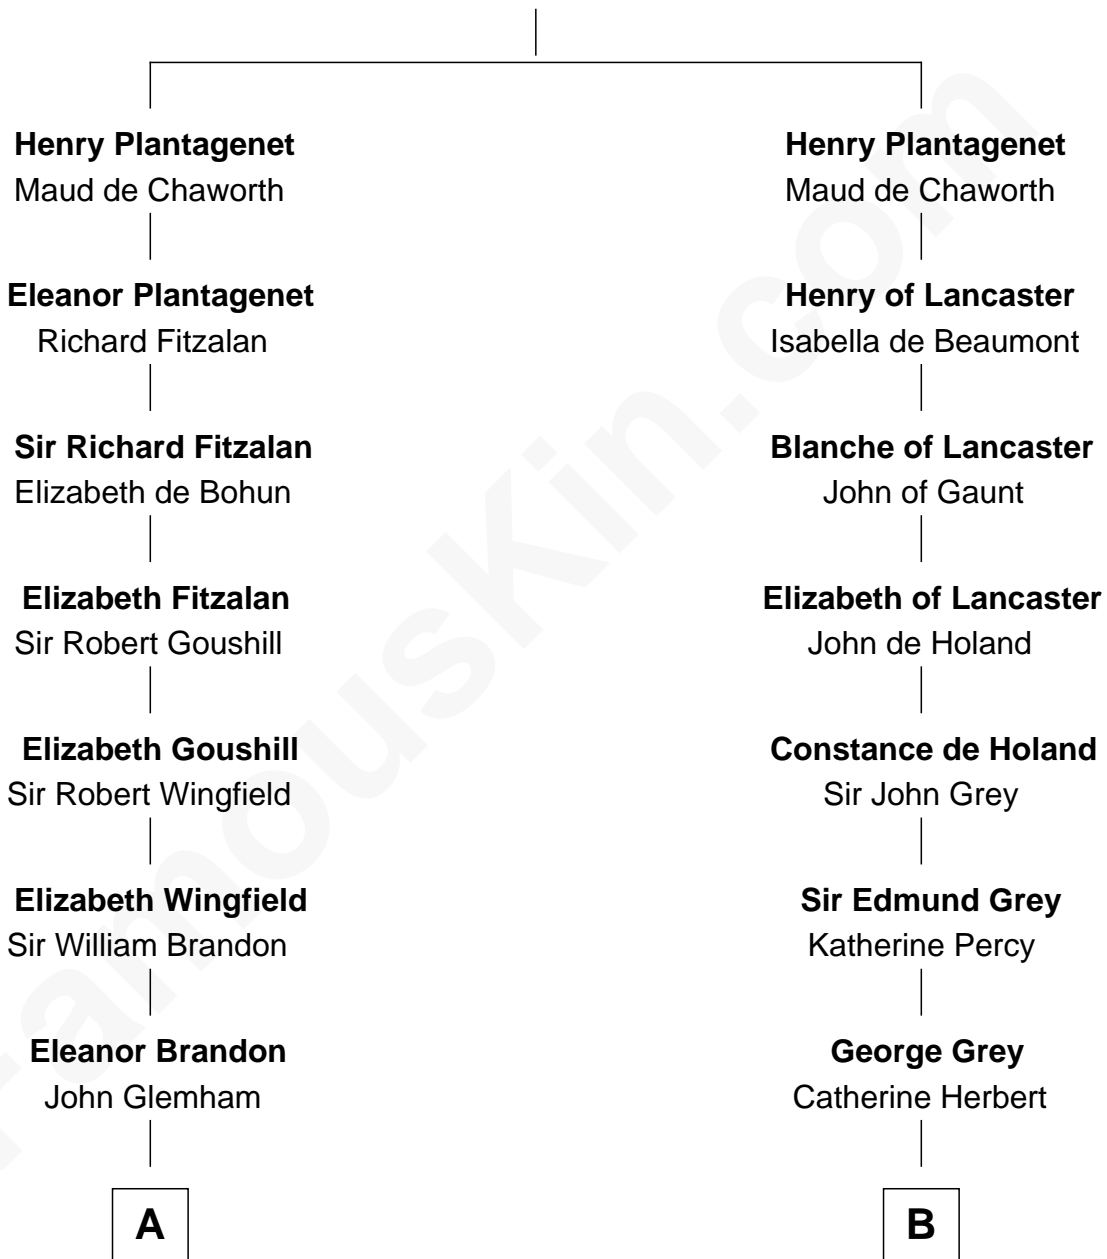

FamousKin.com Relationship Chart of

Linda Hunt

TV and Movie Actress

14th cousin 7 times removed of

George Clinton

4th U.S. Vice President

Edmund Plantagenet

Blanche of Artois

C

Charles Edwin Hunt

Marcia E. Phillips

Charles Phillips Hunt

Ella Maria Read

Charles Edwin Hunt

Louise Phipps Davy

Raymond Davy Hunt