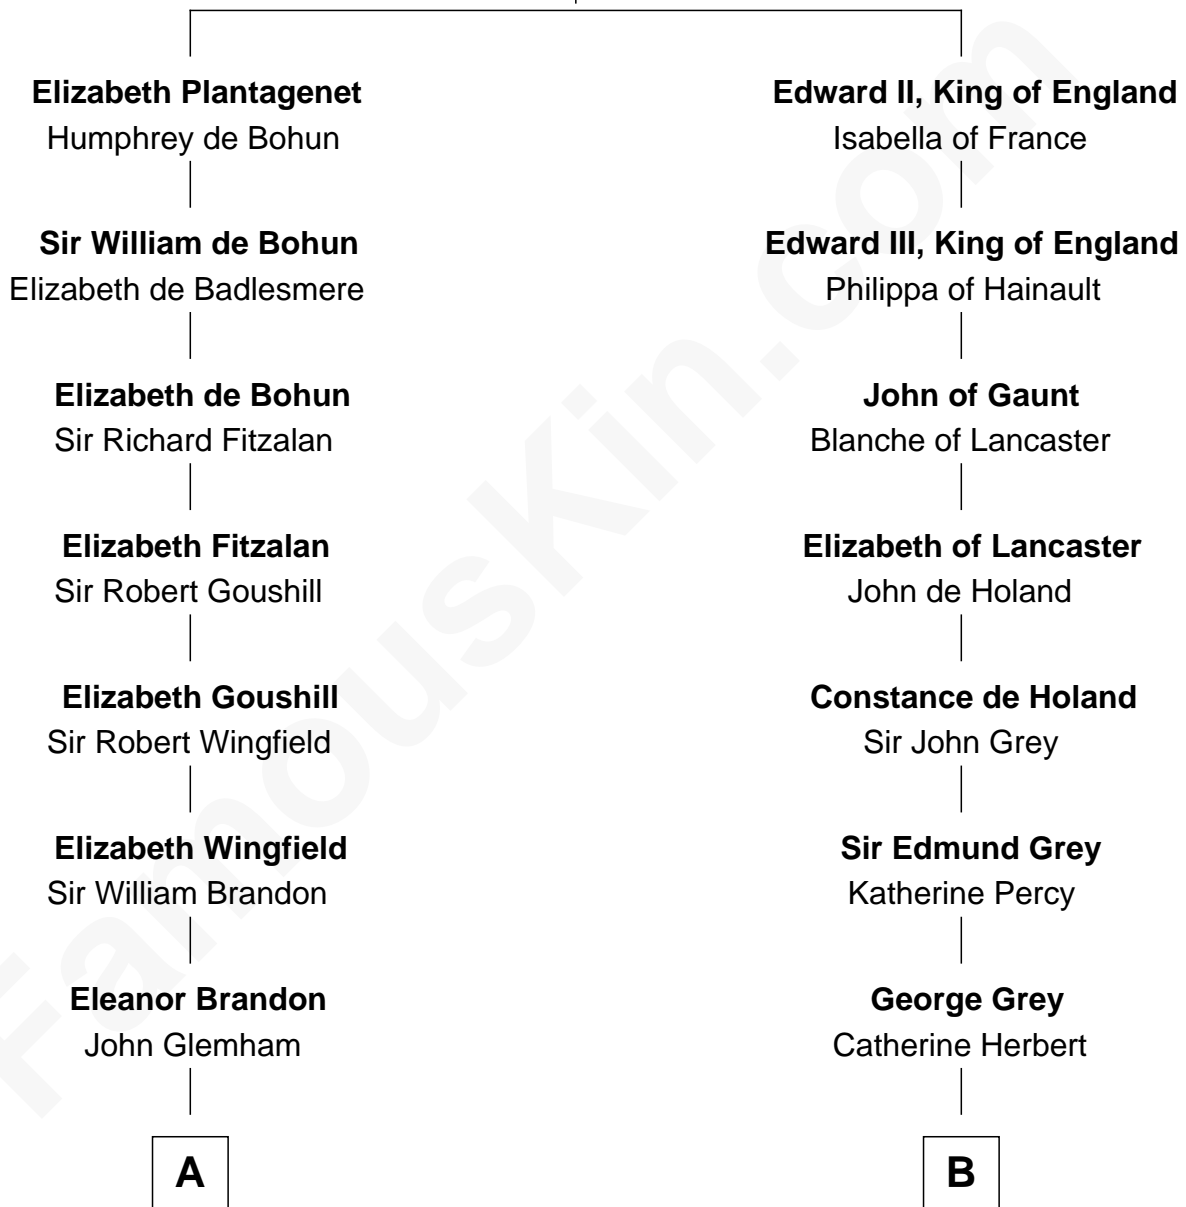

# FamousKin.com Relationship Chart of

**Linda Hunt**

*TV and Movie Actress*

14th cousin 7 times removed of

**George Clinton**

*4th U.S. Vice President*

**Eleanor of Castile**  
Edward I, King of England

**C**