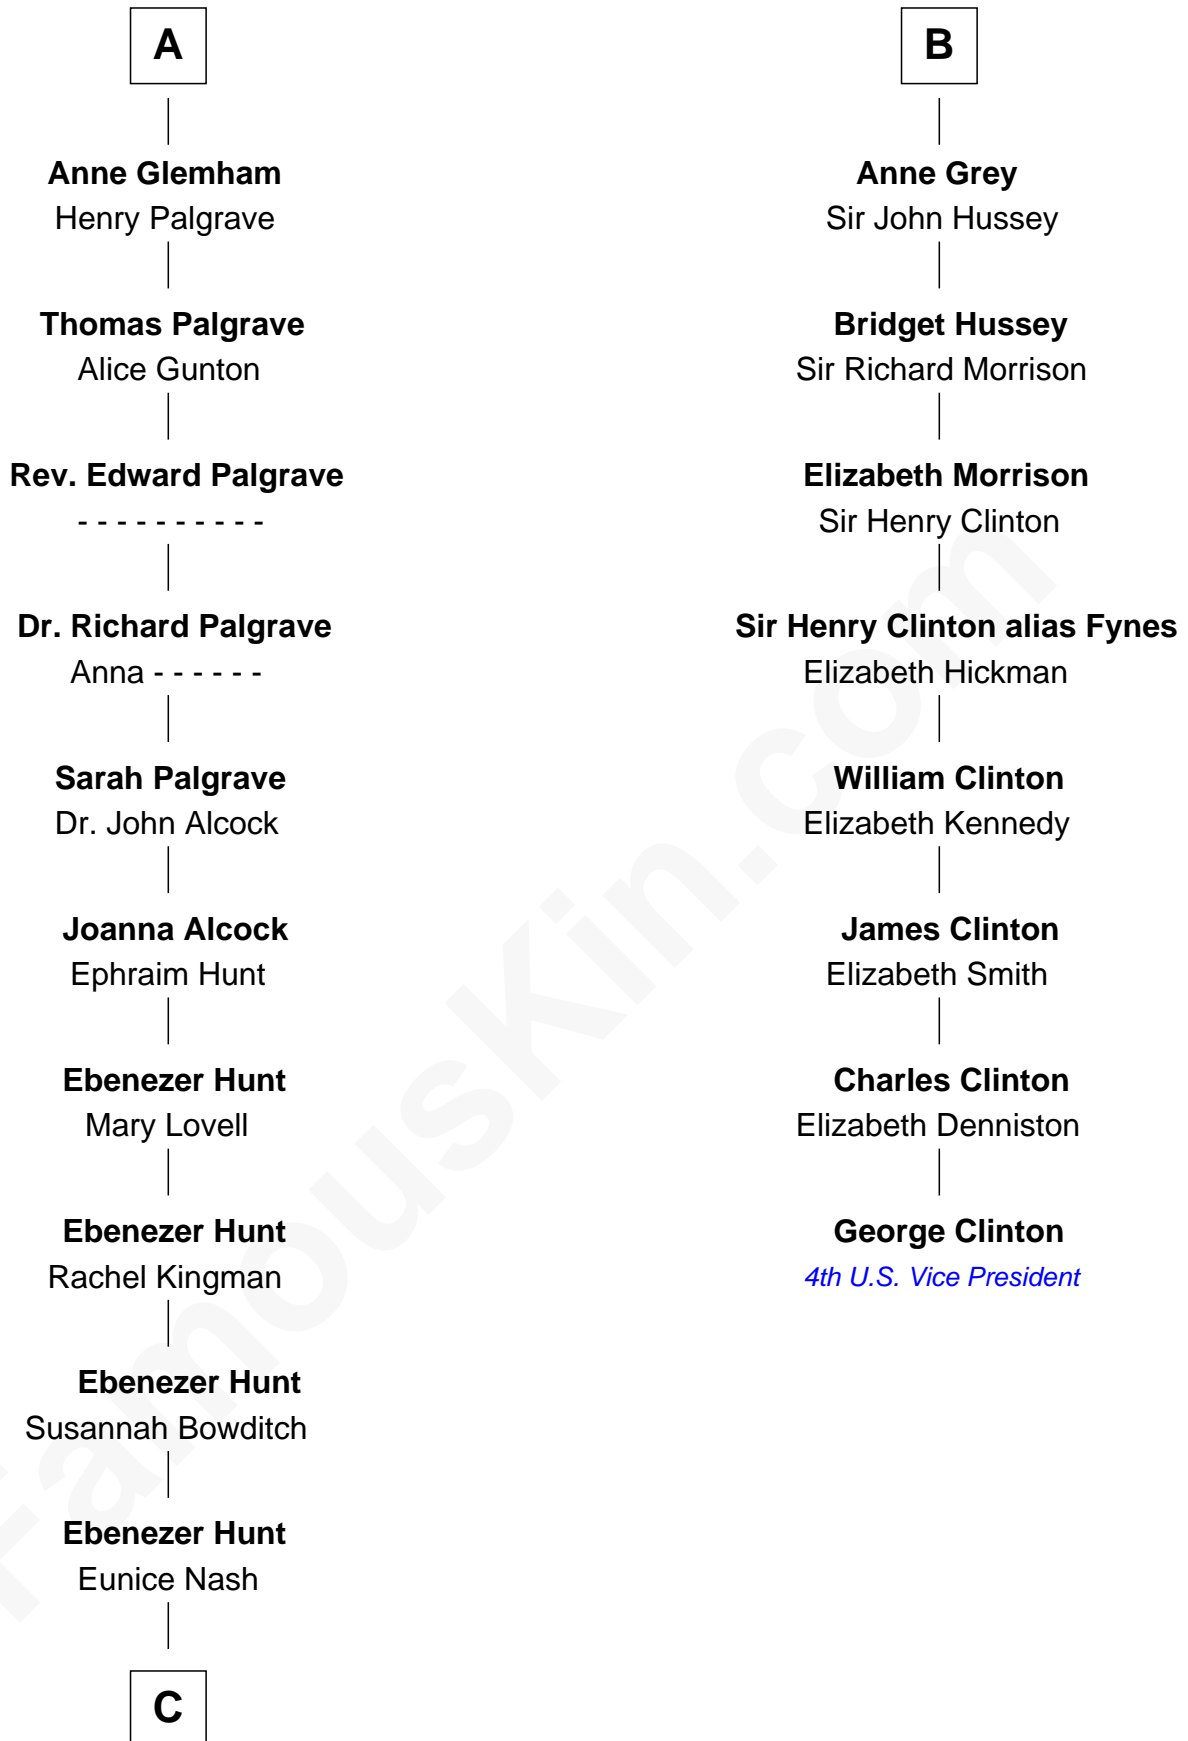

# FamousKin.com Relationship Chart of

**Linda Hunt**

*TV and Movie Actress*

14th cousin 7 times removed of

**George Clinton**

*4th U.S. Vice President*

**Eleanor of Castile**  
Edward I, King of England

**C**

Charles Edwin Hunt

Marcia E. Phillips

Charles Phillips Hunt

Ella Maria Read

Charles Edwin Hunt

Louise Phipps Davy

Raymond Davy Hunt

Elsie R. Doying