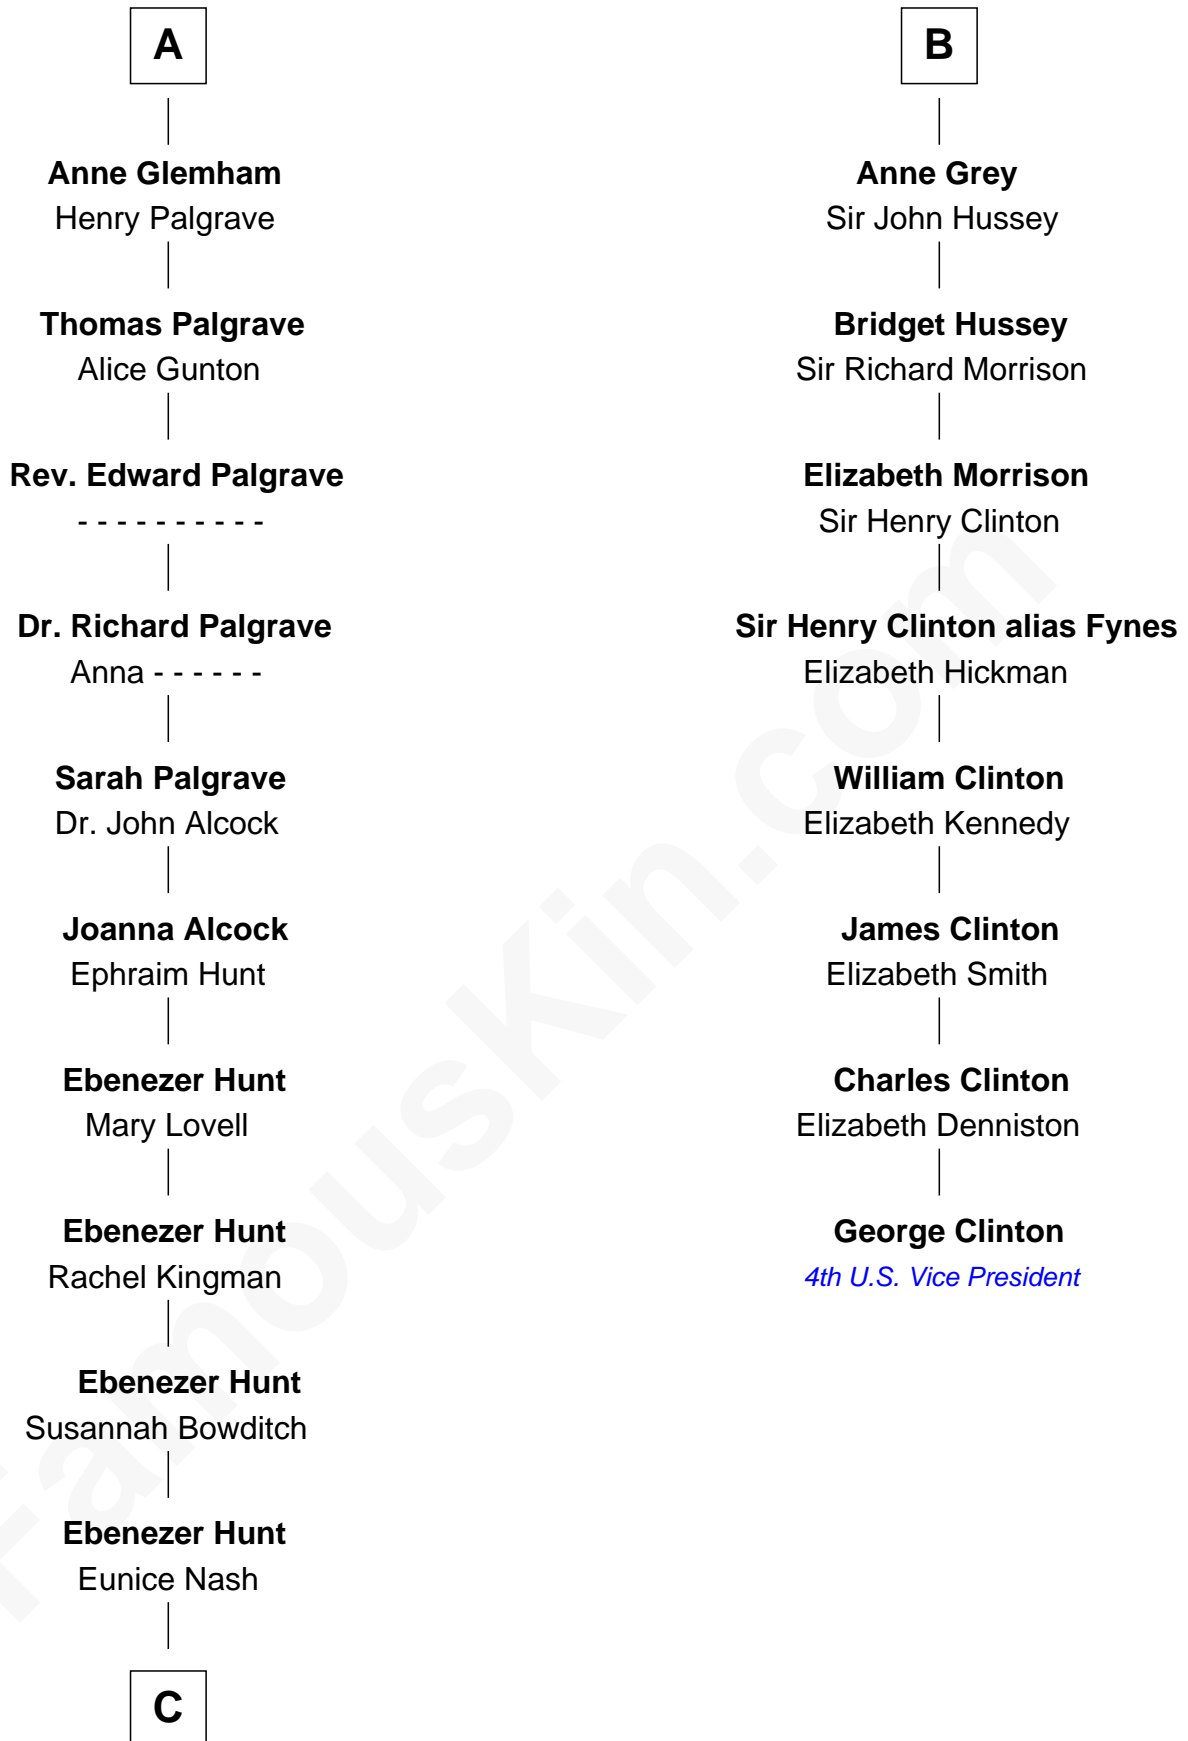

FamousKin.com Relationship Chart of

Linda Hunt

TV and Movie Actress

14th cousin 7 times removed of

George Clinton

4th U.S. Vice President

Sir Patrick de Chaworth

Isabella de Beauchamp

C

Charles Edwin Hunt

Marcia E. Phillips

Charles Phillips Hunt

Ella Maria Read

Charles Edwin Hunt

Louise Phipps Davy

Raymond Davy Hunt