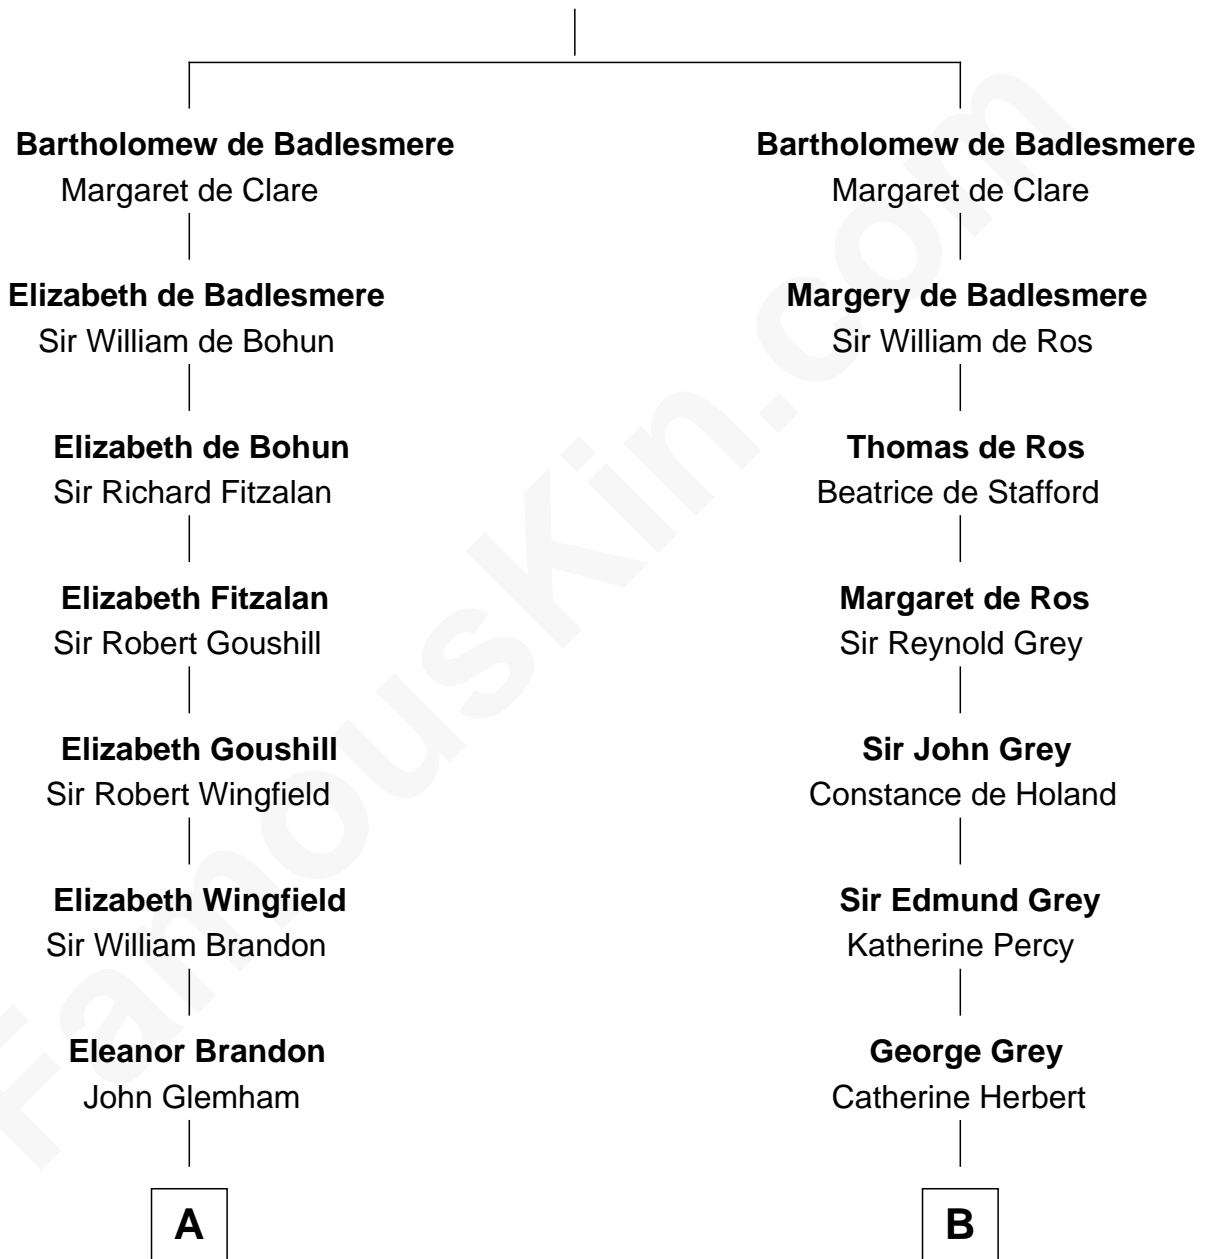

FamousKin.com Relationship Chart of

Linda Hunt

TV and Movie Actress

14th cousin 7 times removed of

George Clinton

4th U.S. Vice President

Gunselm de Badlesmere

C

Charles Edwin Hunt

Marcia E. Phillips

Charles Phillips Hunt

Ella Maria Read

Charles Edwin Hunt

Louise Phipps Davy

Raymond Davy Hunt

Elsie R. Doying