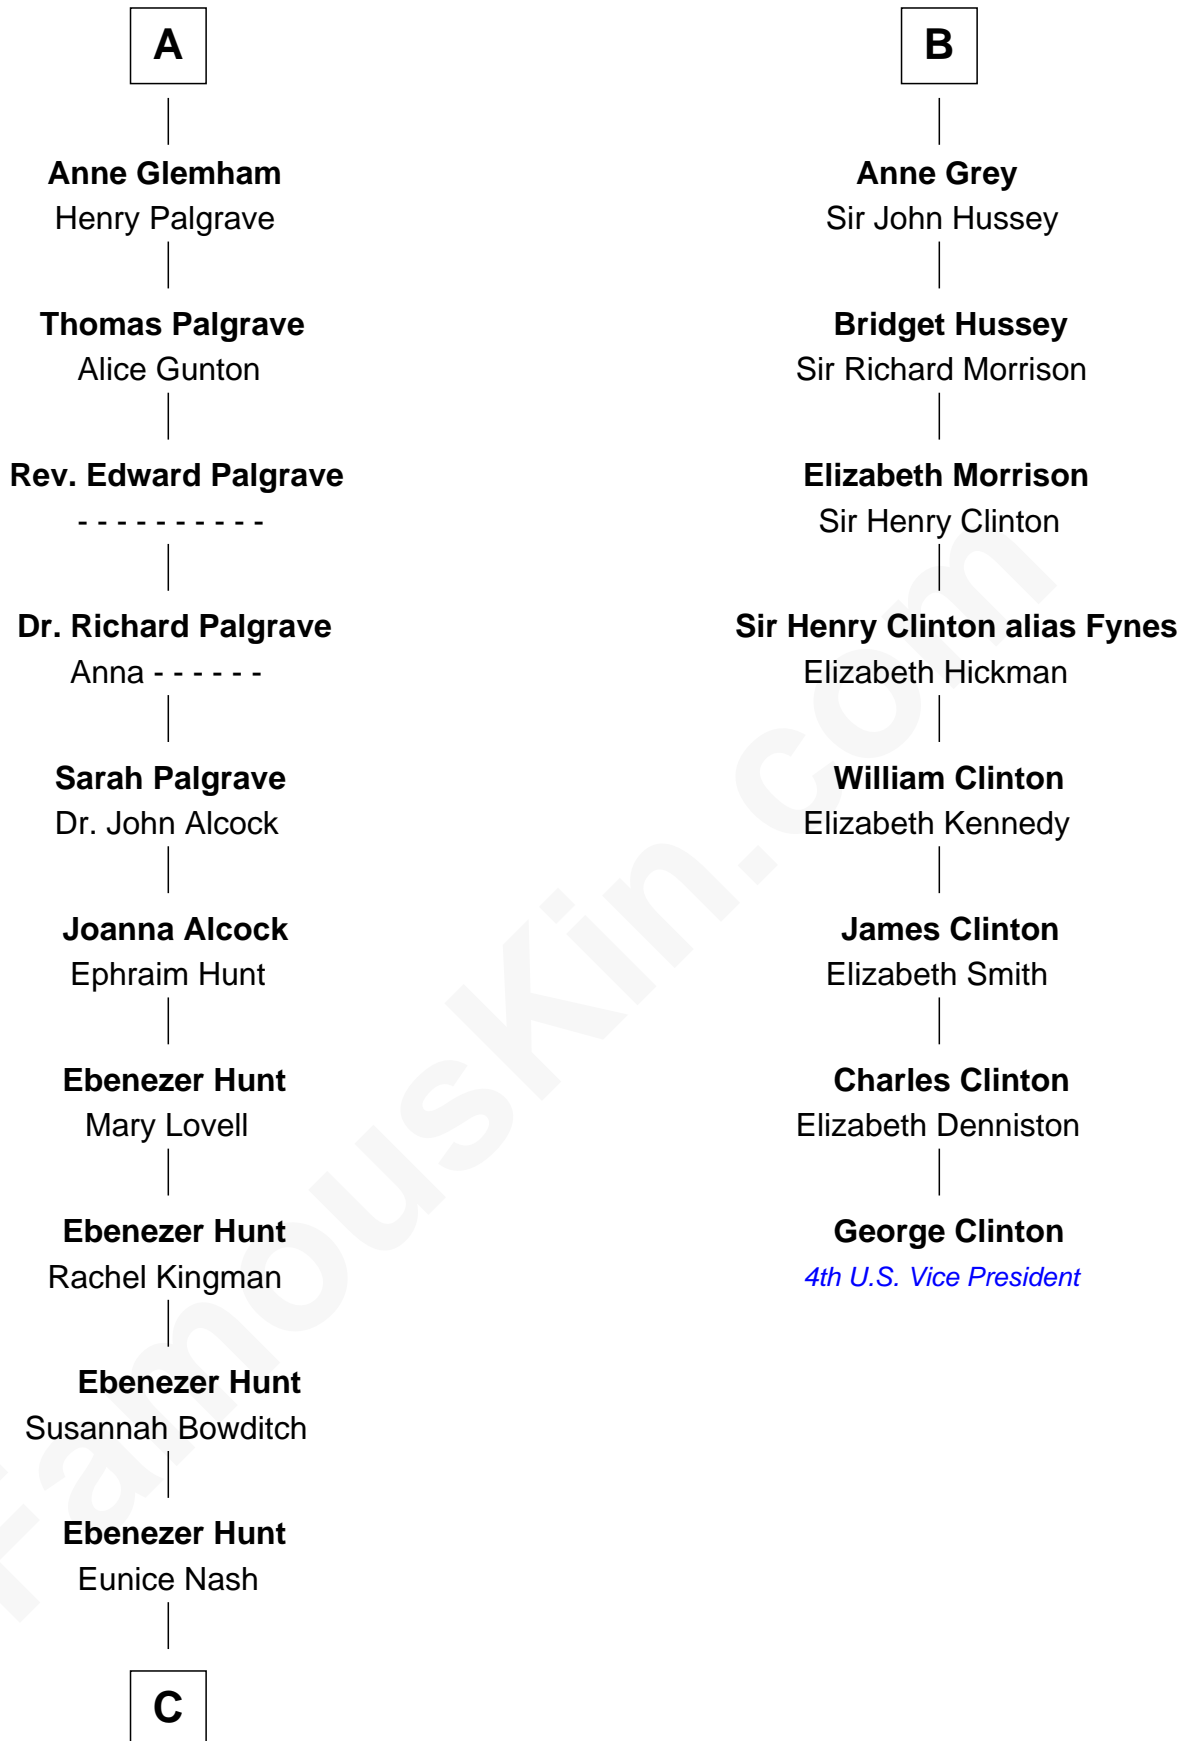

FamousKin.com Relationship Chart of

Linda Hunt

TV and Movie Actress

14th cousin 7 times removed of

George Clinton

4th U.S. Vice President

Gunselm de Badlesmere

C

Charles Edwin Hunt

Marcia E. Phillips

Charles Phillips Hunt

Ella Maria Read

Charles Edwin Hunt

Louise Phipps Davy

Raymond Davy Hunt

Elsie R. Doying